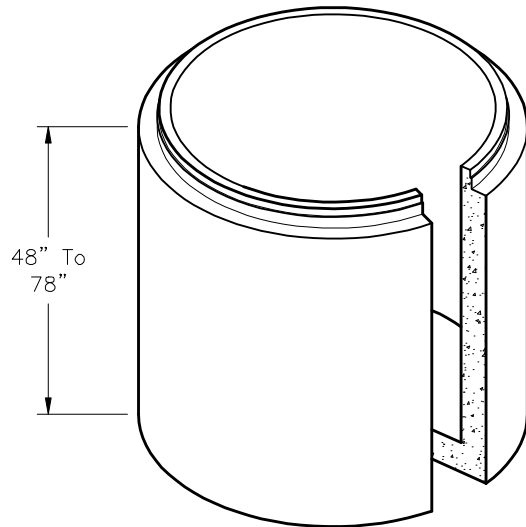

**382SMH6DIA**  
**6' DIAMETER MANHOLE**

www.oldcastle-precast.com  
 5900 East Division Street  
 Lebanon, Tennessee 37090

Phone (615) 453-6111  
 Fax (615) 453-6080

**ITEMS ARE SUBJECT TO CHANGE WITHOUT NOTICE.  
 FOR DETAILS SEE REVERSE SIDE.**