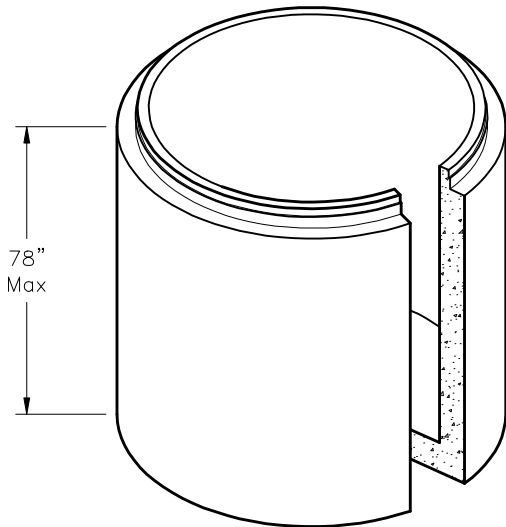

**382SMH6DIA**  
**6' DIAMETER MANHOLE**

www.oldcastle-precast.com  
 5900 East Division Street  
 Lebanon, Tennessee 37090

Phone (615) 453-6111  
 Fax (615) 453-6080

**ITEMS ARE SUBJECT TO CHANGE WITHOUT NOTICE.  
 FOR DETAILS SEE REVERSE SIDE.**