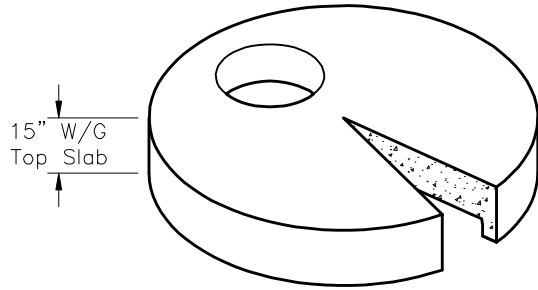

**382SMH6DIA**  
**6' DIAMETER MANHOLE**

www.oldcastle-precast.com  
 5900 East Division Street  
 Lebanon, Tennessee 37090

Phone (615) 453-6111  
 Fax (615) 453-6080

**ITEMS ARE SUBJECT TO CHANGE WITHOUT NOTICE.  
 FOR DETAILS SEE REVERSE SIDE.**