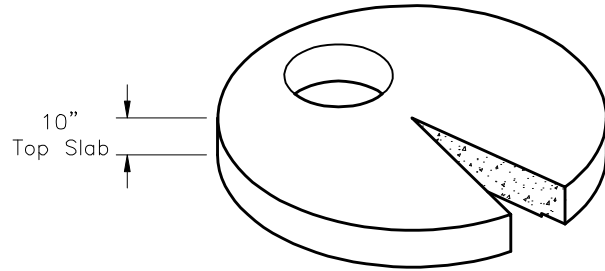

**382SMH6DIA**  
**6' DIAMETER MANHOLE**

www.oldcastle-precast.com  
 5900 East Division Street  
 Lebanon, Tennessee 37090

Phone (615) 453-6111  
 Fax (615) 453-6080

**ITEMS ARE SUBJECT TO CHANGE WITHOUT NOTICE.  
 FOR DETAILS SEE REVERSE SIDE.**