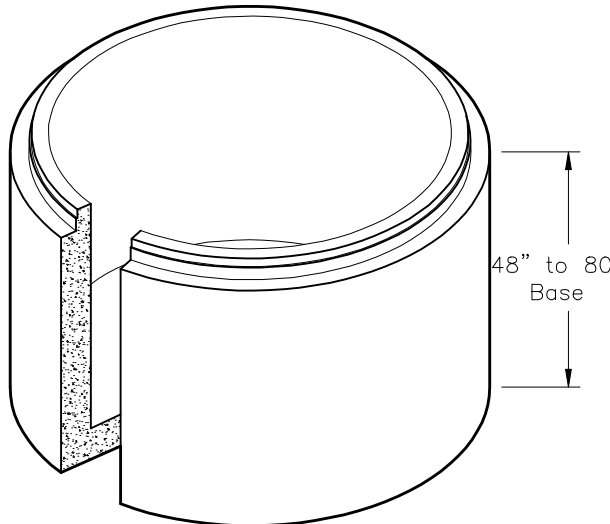

382SMH7DIA 7' DIAMETER MANHOLE

www.oldcastle-precast.com

5900 East Division Street
Lebanon, Tennessee 37090

Phone (615) 453-6111
Fax (615) 453-6080

**ITEMS ARE SUBJECT TO CHANGE WITHOUT NOTICE.
FOR DETAILS SEE REVERSE SIDE.**