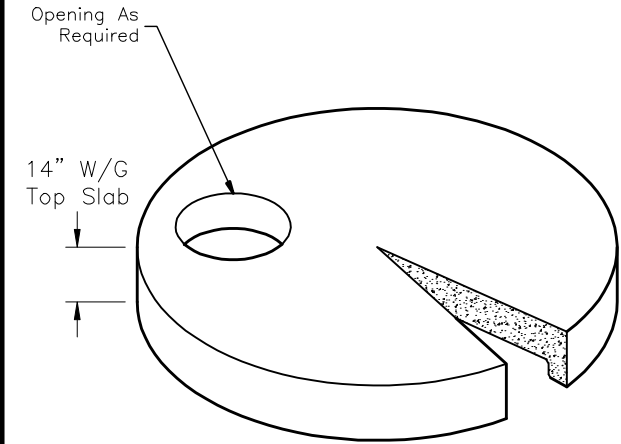

382SMH7DIA 7' DIAMETER MANHOLE

www.oldcastle-precast.com

5900 East Division Street
Lebanon, Tennessee 37090

Phone (615) 453-6111
Fax (615) 453-6080

**ITEMS ARE SUBJECT TO CHANGE WITHOUT NOTICE.
FOR DETAILS SEE REVERSE SIDE.**