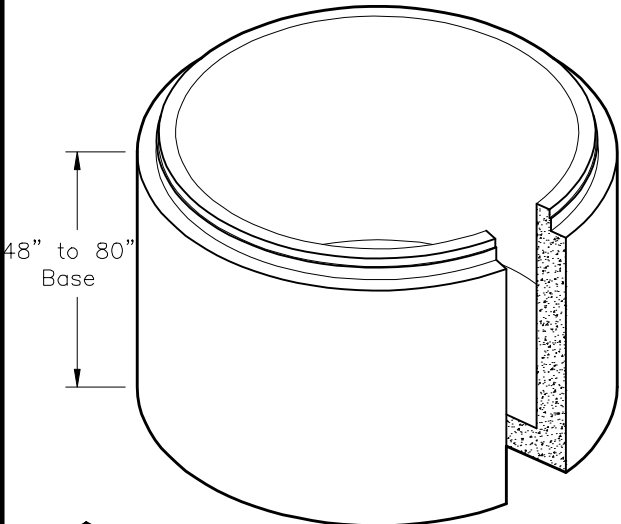

382SMH7DIA 7' DIAMETER MANHOLE

www.oldcastle-precast.com

5900 East Division Street
Lebanon, Tennessee 37090

Phone (615) 453-6111
Fax (615) 453-6080

**ITEMS ARE SUBJECT TO CHANGE WITHOUT NOTICE.
FOR DETAILS SEE REVERSE SIDE.**