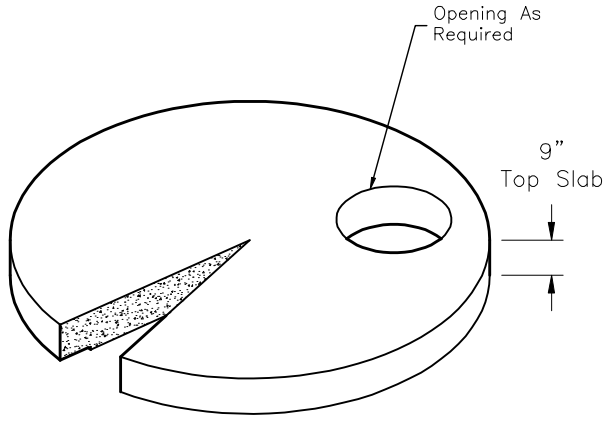

382SMH7DIA 7' DIAMETER MANHOLE

www.oldcastle-precast.com

5900 East Division Street
Lebanon, Tennessee 37090

Phone (615) 453-6111
Fax (615) 453-6080

**ITEMS ARE SUBJECT TO CHANGE WITHOUT NOTICE.
FOR DETAILS SEE REVERSE SIDE.**