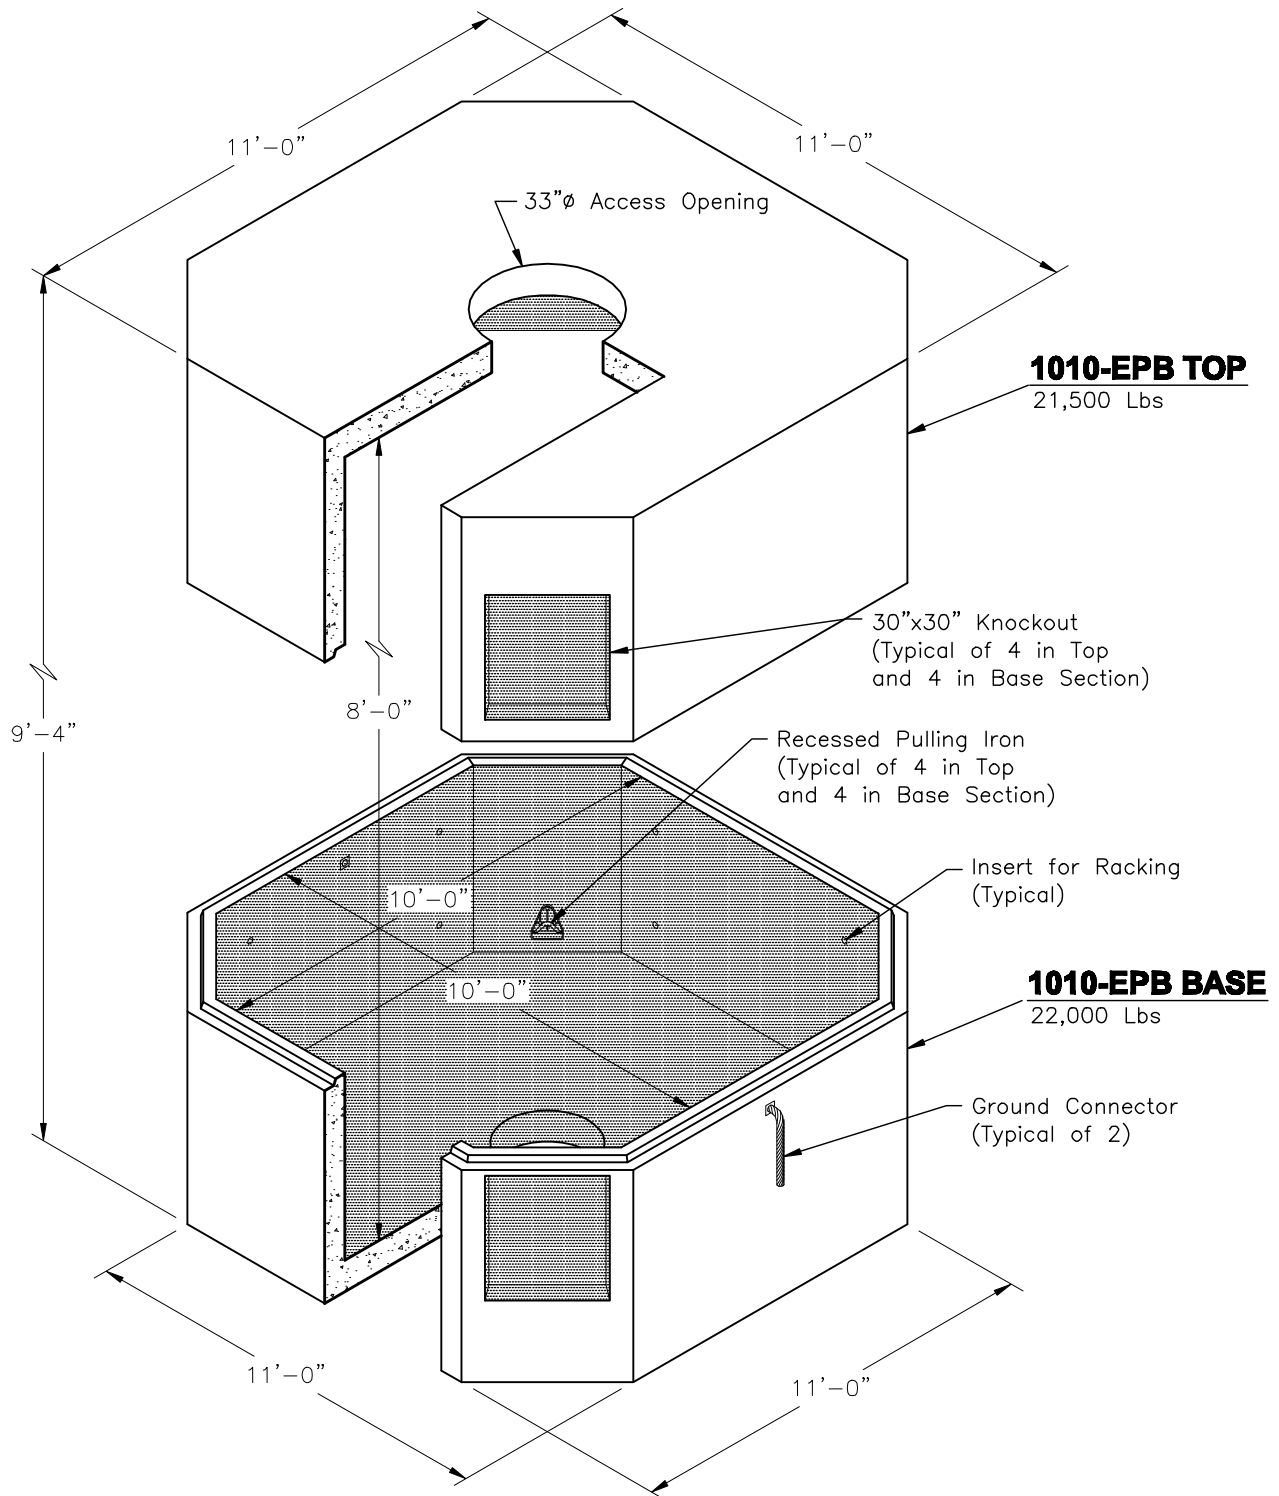

**382UEE1010EPB
ELECTRIC POWER BOARD VAULT**

Oldcastle® Precast, Inc.
www.oldcastle-precast.com

5900 East Division Street Phone (615) 453-6111
Lebanon, Tennessee 37090 Fax (615) 453-6080

**ITEMS ARE SUBJECT TO CHANGE WITHOUT NOTICE.
FOR DETAILS SEE REVERSE SIDE.**