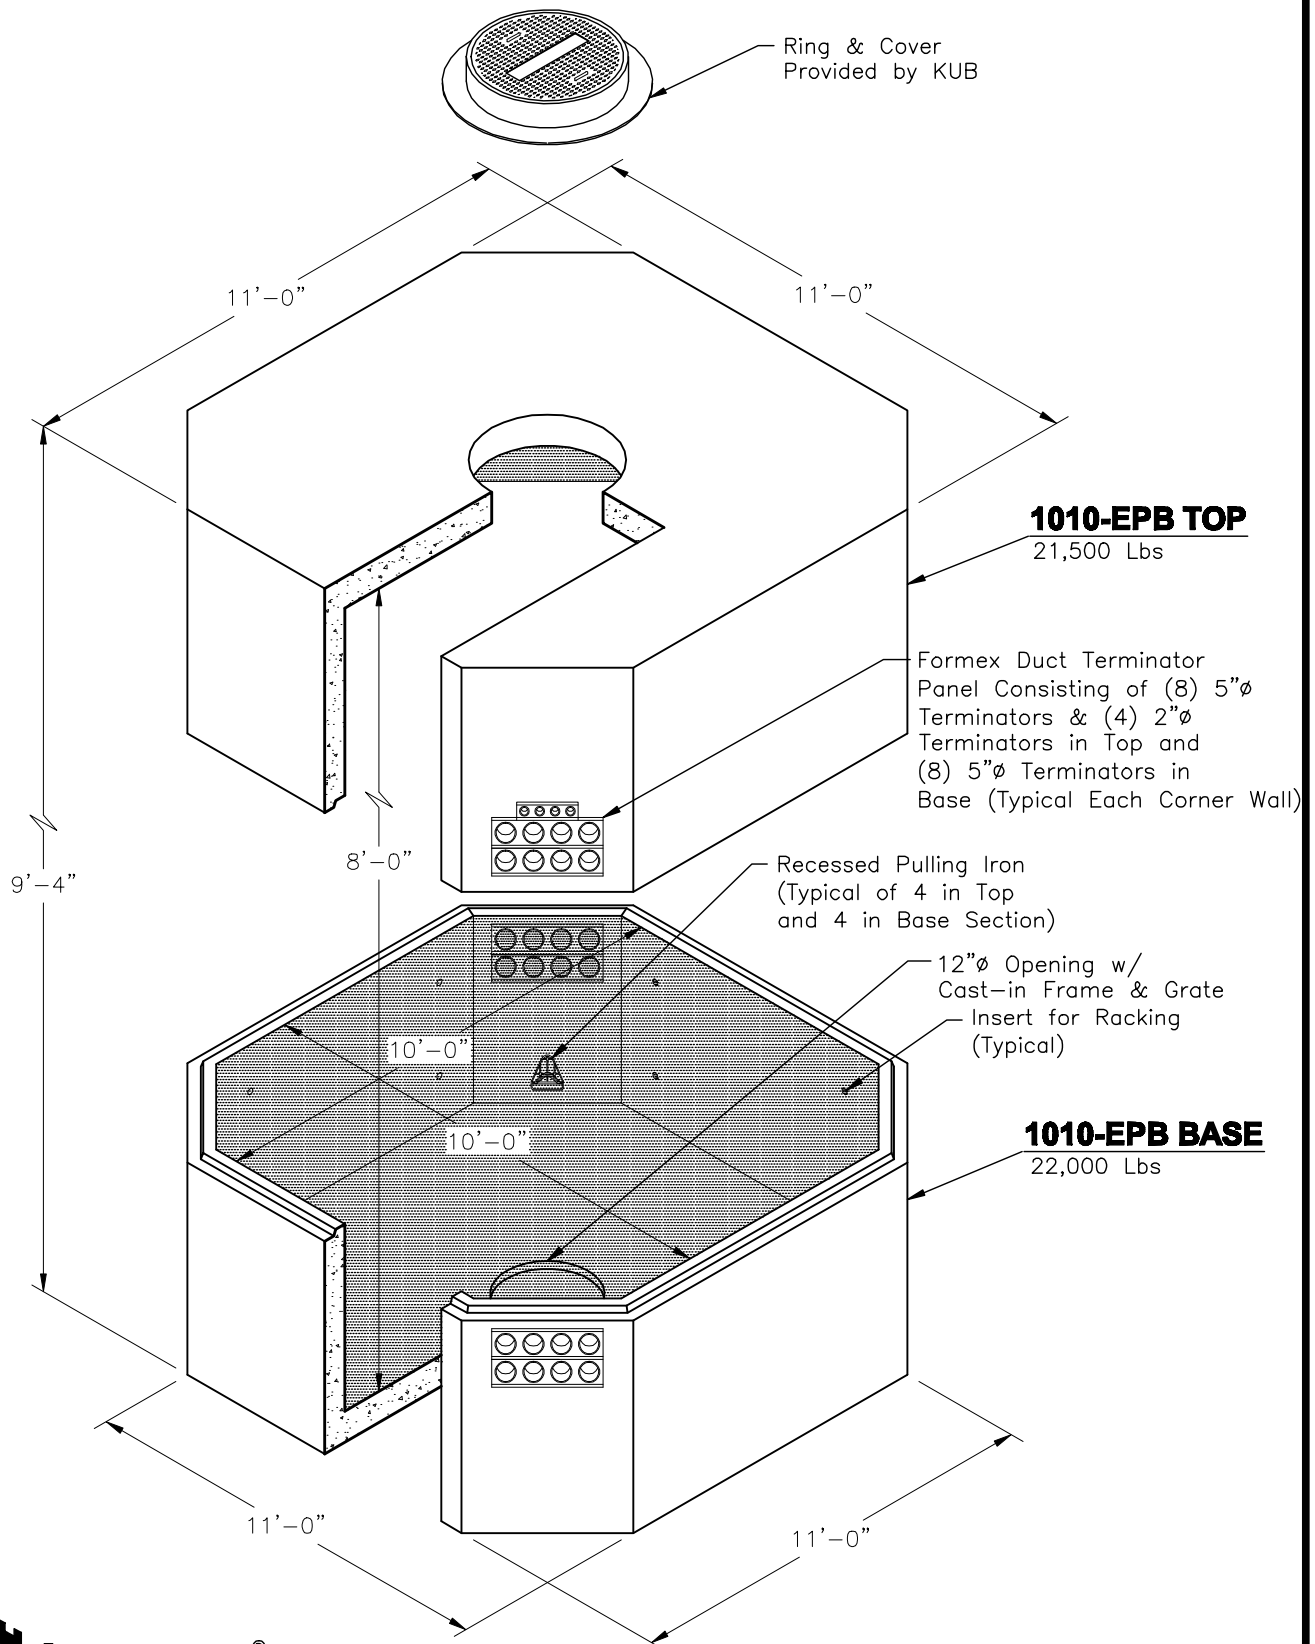

382UEE1010KUB

 **Oldcastle® Precast, Inc.**
www.oldcastle-precast.com

5900 East Division Street
Lebanon, Tennessee 37090

Phone (615) 453-6111
Fax (615) 453-6080

**ITEMS ARE SUBJECT TO CHANGE WITHOUT NOTICE.
FOR DETAILS SEE REVERSE SIDE.**