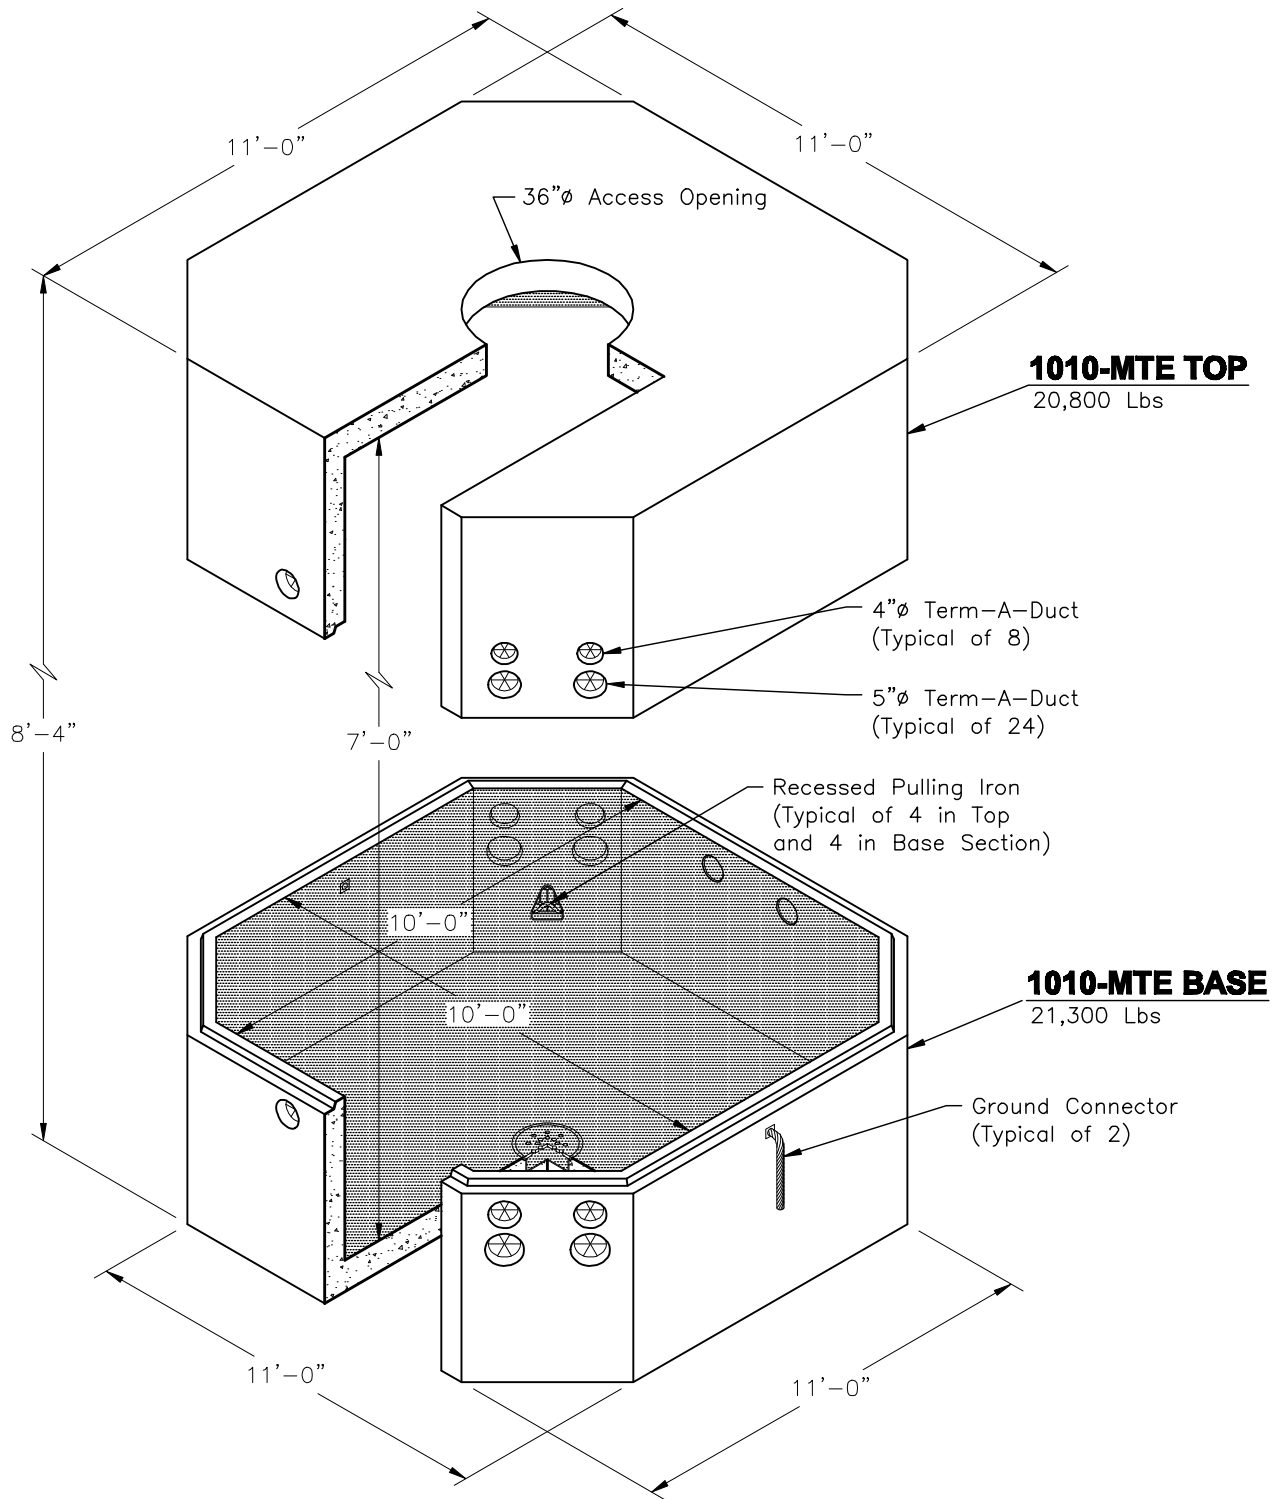

**382UEE1010MTE
MTEMC VAULT**

5900 East Division Street Phone (615) 453-6111
Lebanon, Tennessee 37090 Fax (615) 453-6080

**ITEMS ARE SUBJECT TO CHANGE WITHOUT NOTICE.
FOR DETAILS SEE REVERSE SIDE.**