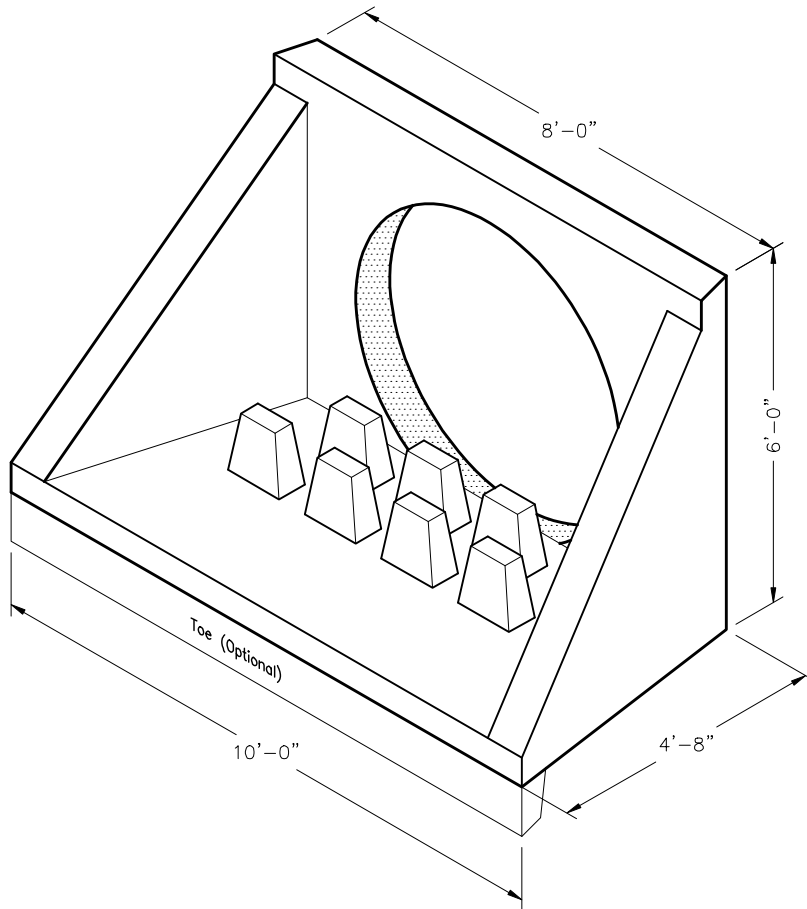

382STM10HDWLDIS
10' WINGED HEADWALL W/DISSIPATORS

www.oldcastle-precast.com
5900 East Division Street
Lebanon, Tennessee 37090

Phone (615) 453-6111
Fax (615) 453-6080

**ITEMS ARE SUBJECT TO CHANGE WITHOUT NOTICE.
FOR DETAILS SEE REVERSE SIDE.**