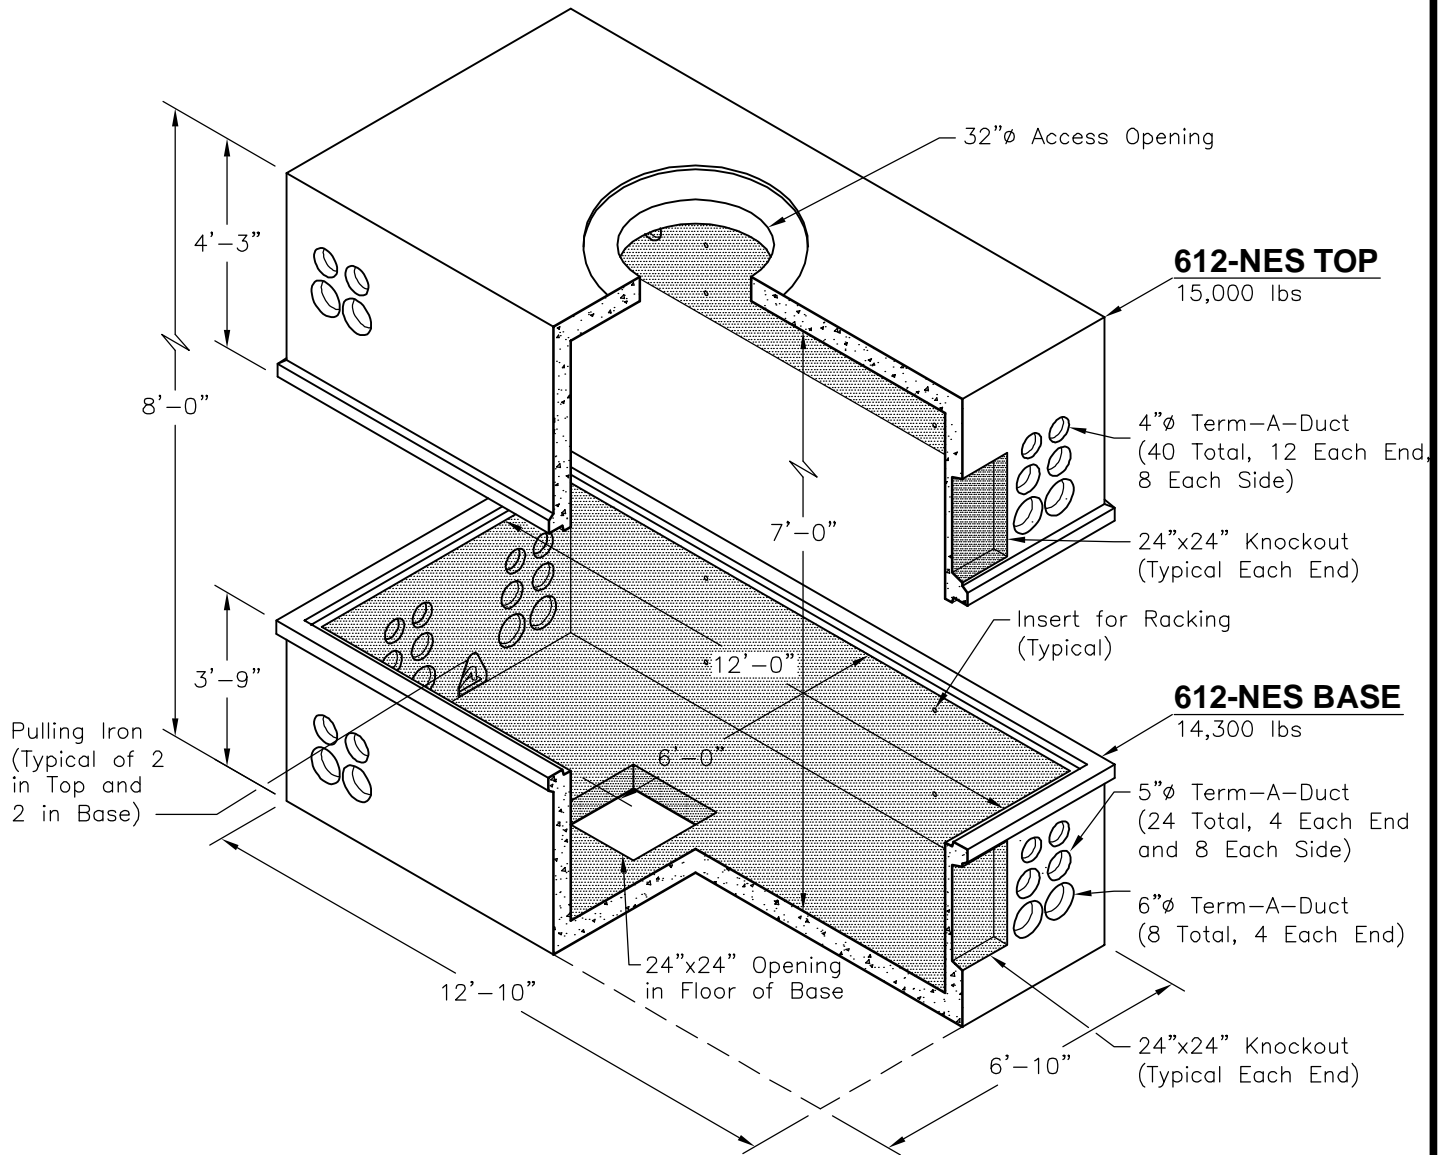

382UEE612NES
NES VAULT

 **Oldcastle® Precast, Inc.**
www.oldcastle-precast.com

5900 East Division Street Phone (615) 453-6111
 Lebanon, Tennessee 37090 Fax (615) 453-6080

ITEMS ARE SUBJECT TO CHANGE WITHOUT NOTICE.
FOR DETAILS SEE REVERSE SIDE.