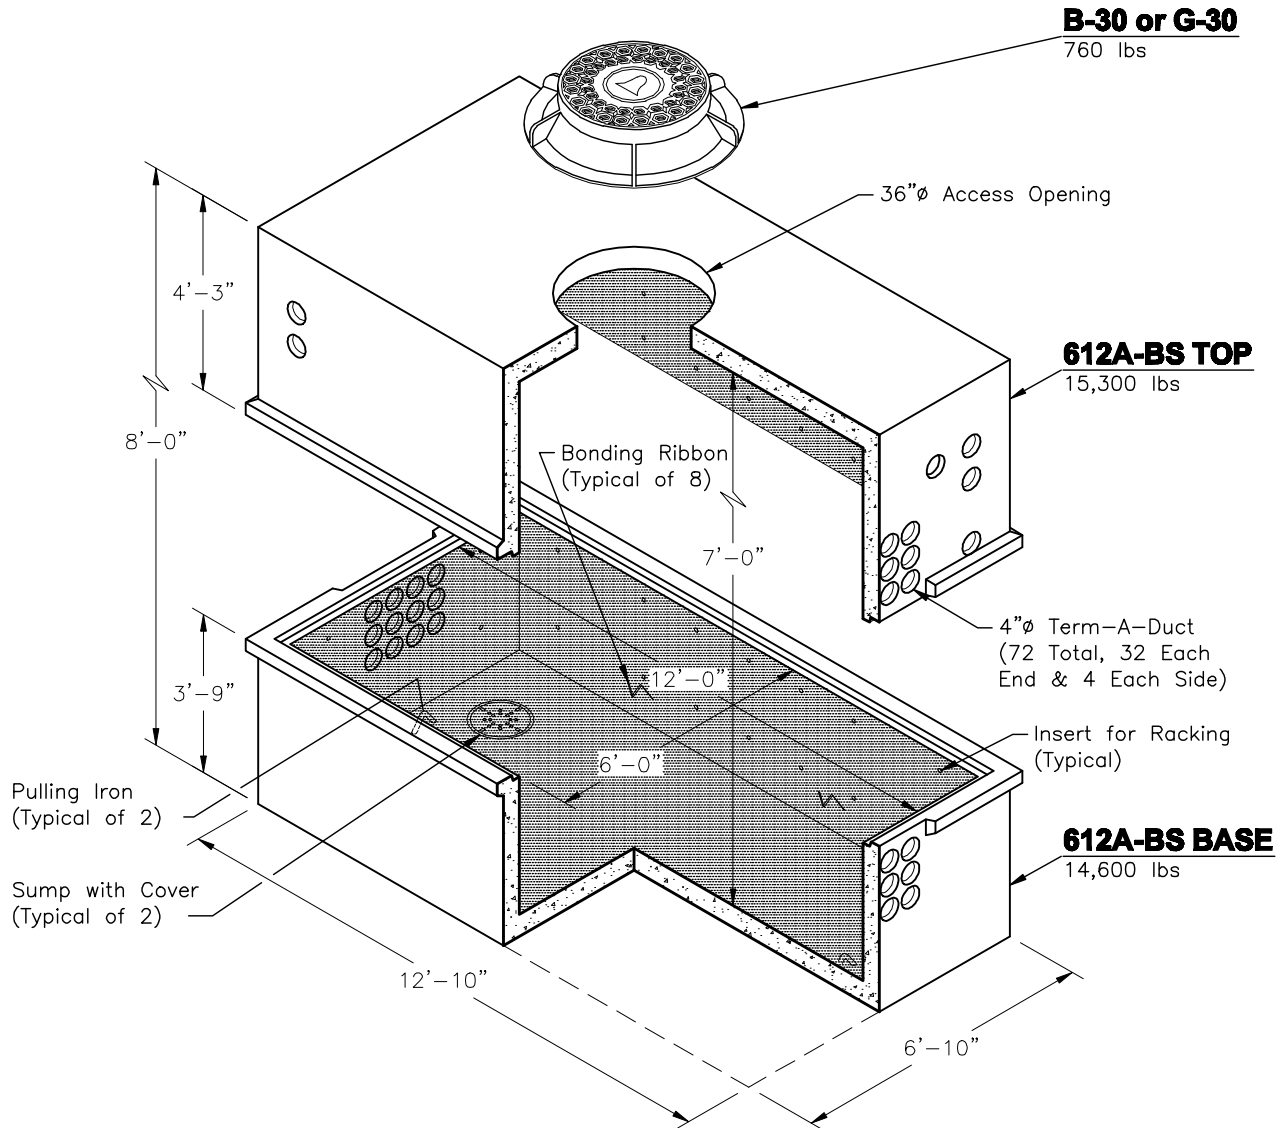

**382UTT612ABell
BELL SOUTH VAULT**

www.oldcastle-precast.com

5900 East Division Street
Lebanon, Tennessee 37090

Phone (615) 453-6111
Fax (615) 453-6080

**ITEMS ARE SUBJECT TO CHANGE WITHOUT NOTICE.
FOR DETAILS SEE REVERSE SIDE.**