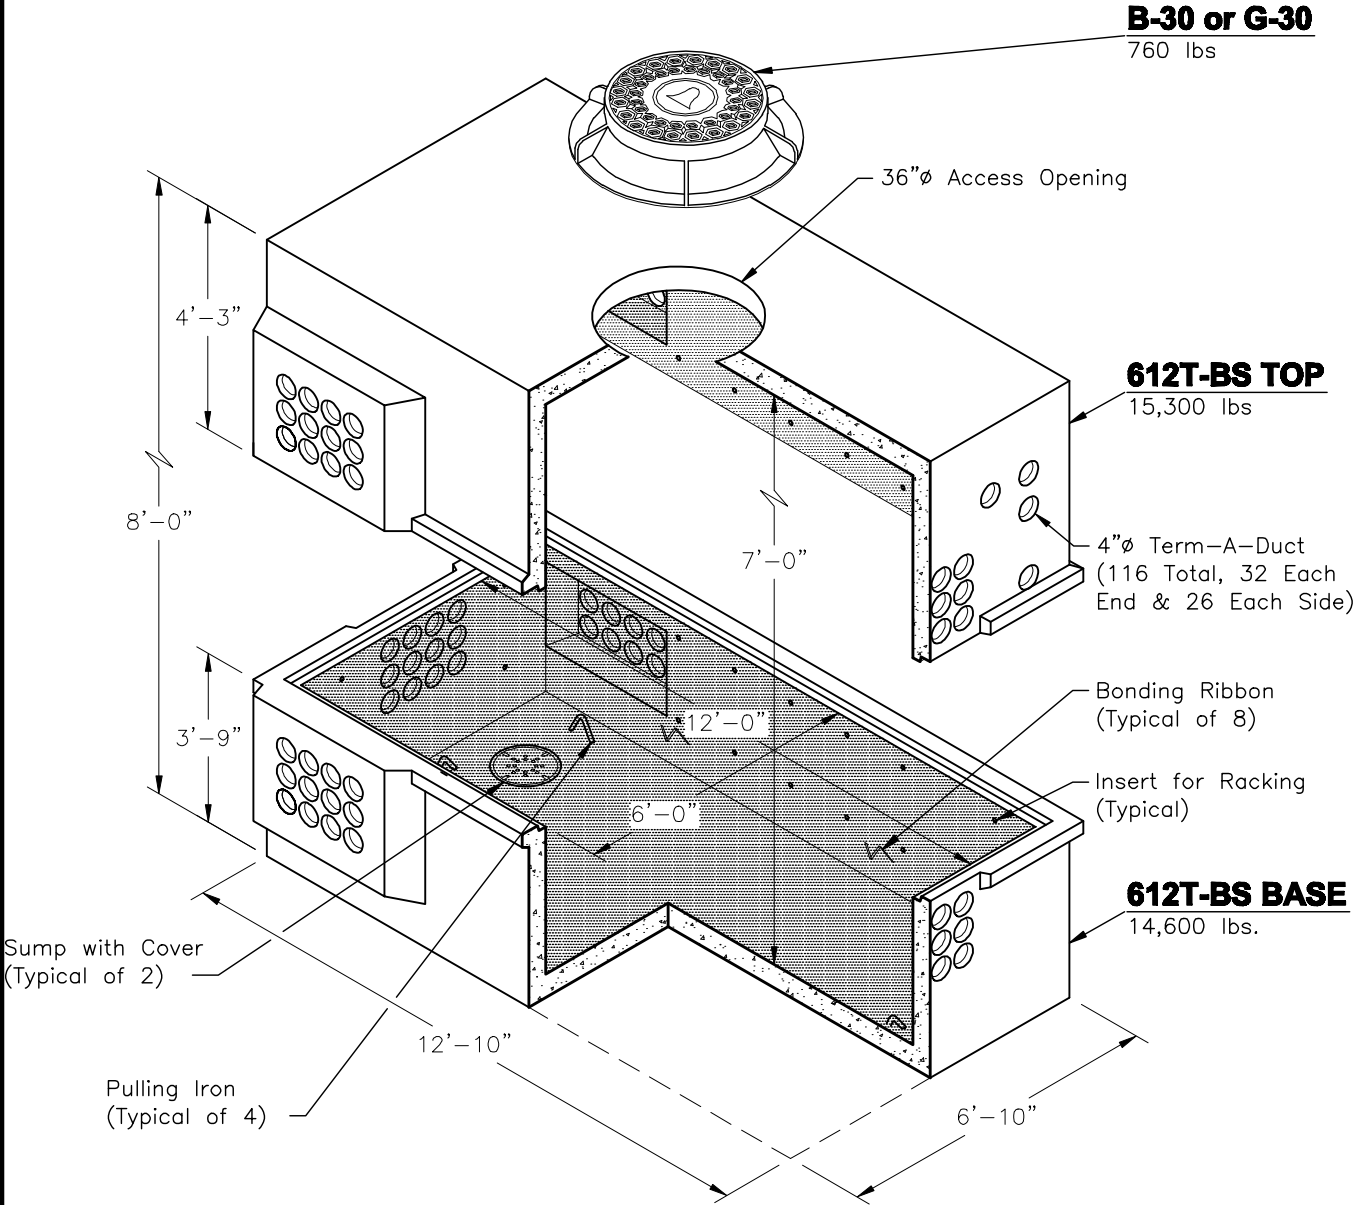

382UTT612TFCBell
BELL SOUTH VAULT

www.oldcastle-precast.com
 5900 East Division Street Phone (615) 453-6111
 Lebanon, Tennessee 37090 Fax (615) 453-6080

**ITEMS ARE SUBJECT TO CHANGE WITHOUT NOTICE.
 FOR DETAILS SEE REVERSE SIDE.**