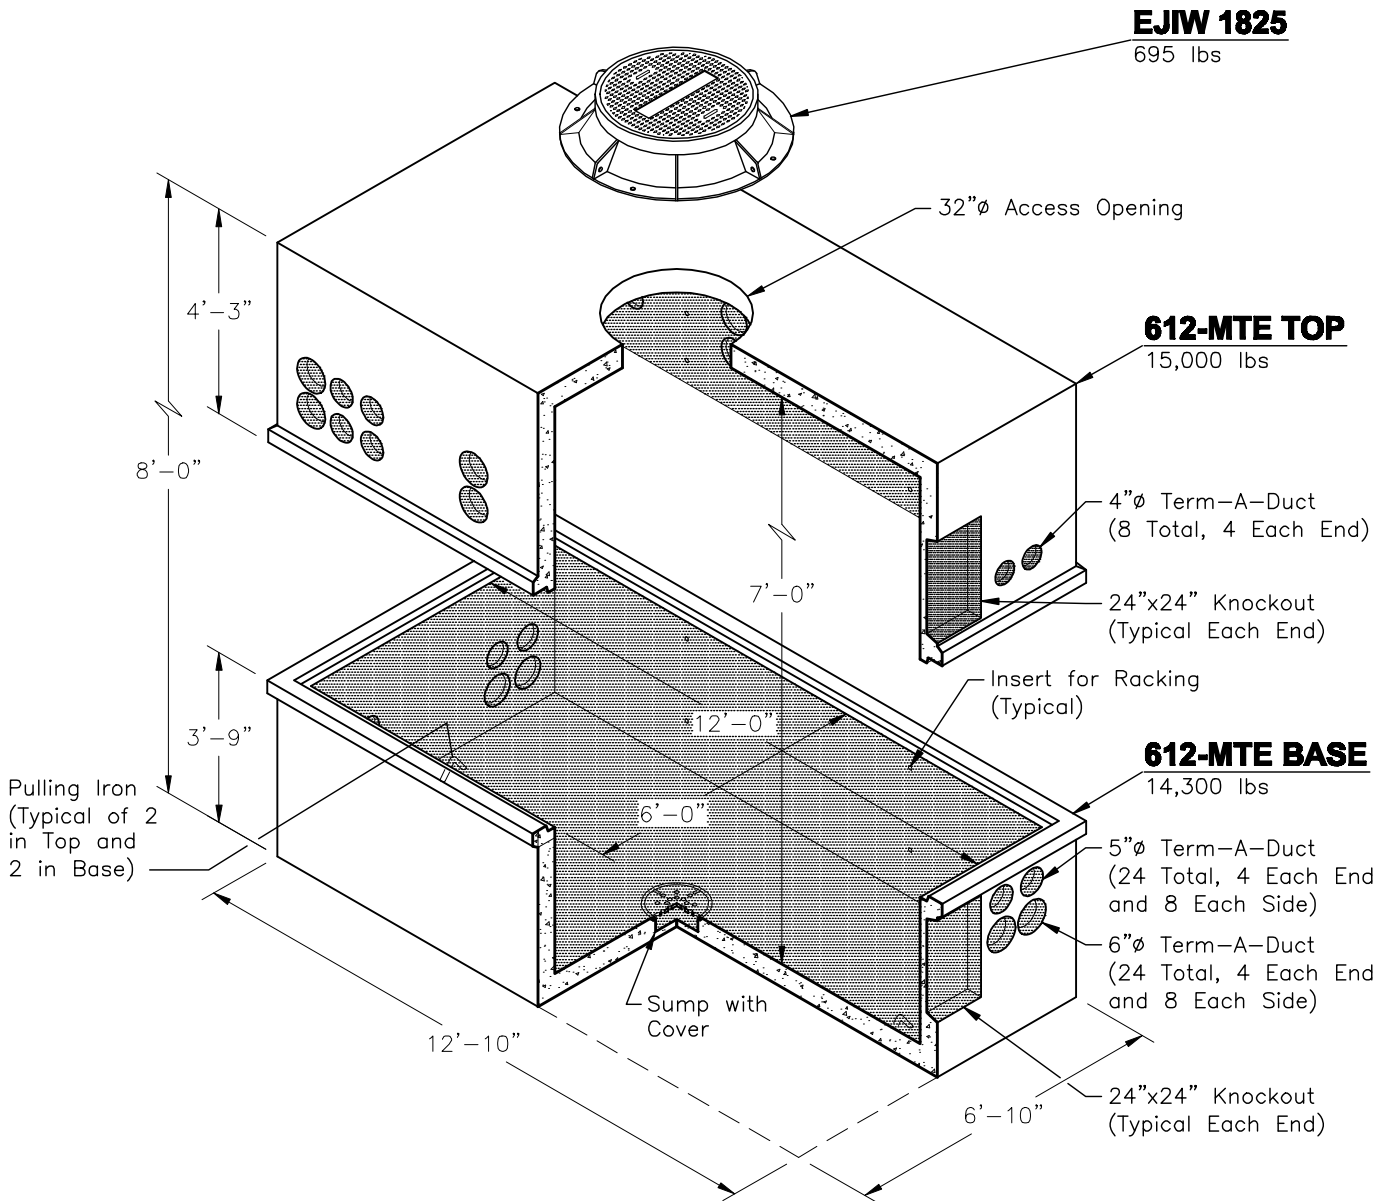

382UEE612MTE
MTEMC VAULT

www.oldcastle-precast.com

5900 East Division Street
 Lebanon, Tennessee 37090

Phone (615) 453-6111
 Fax (615) 453-6080

ITEMS ARE SUBJECT TO CHANGE WITHOUT NOTICE.
FOR DETAILS SEE REVERSE SIDE.