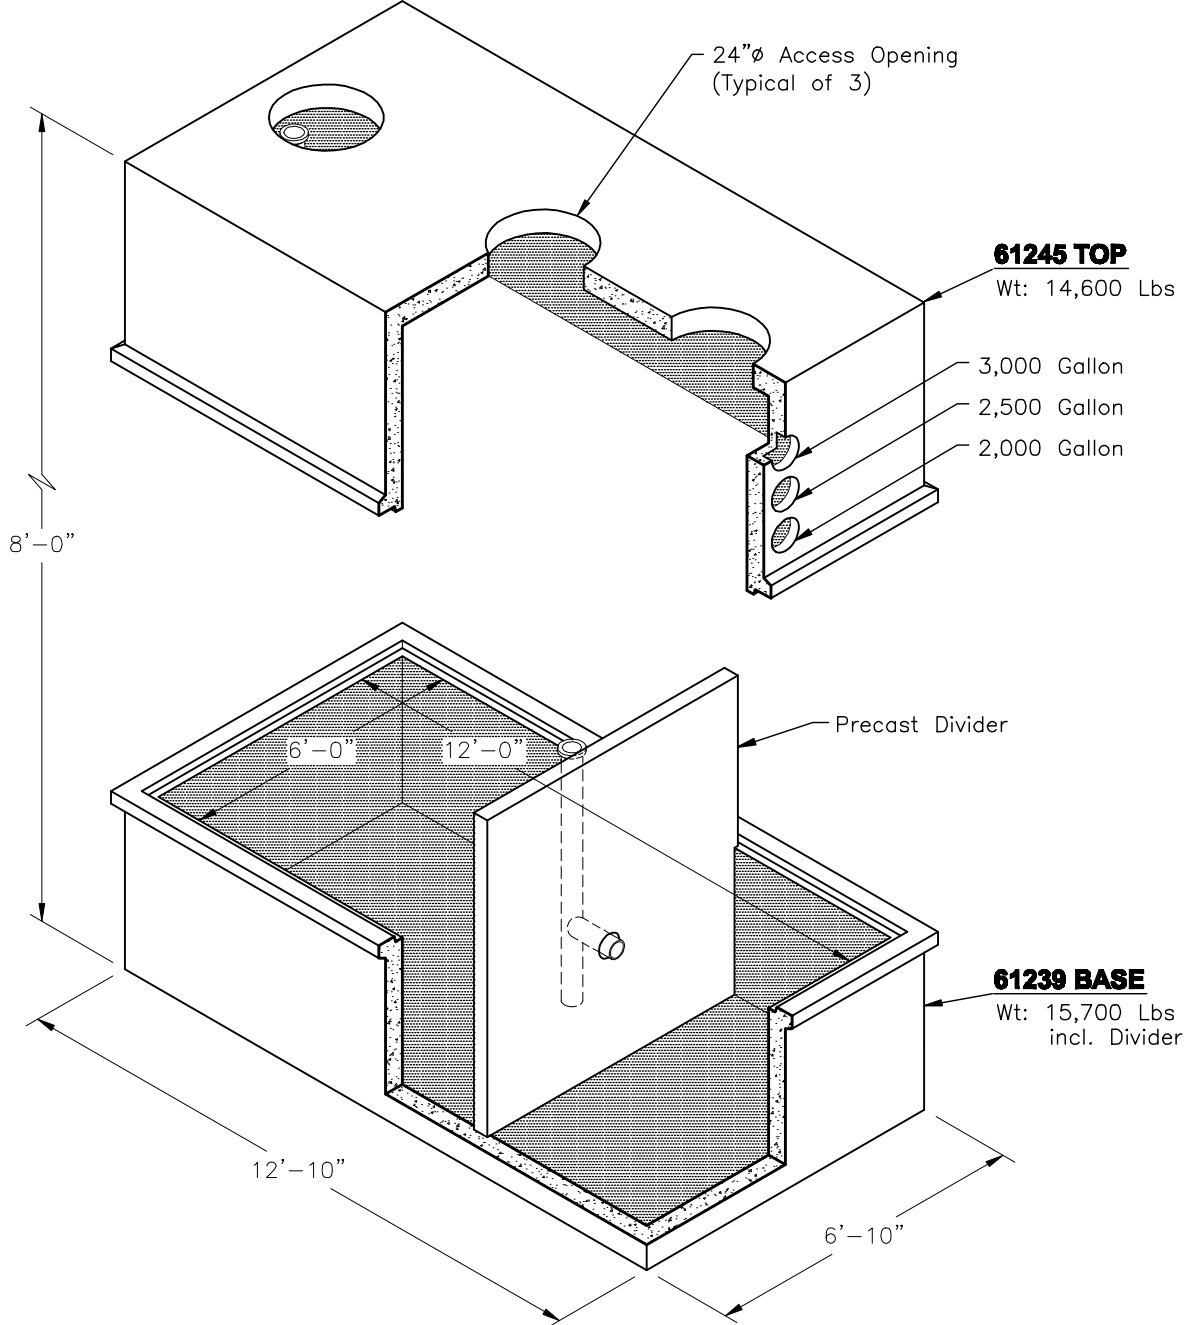

382ECG2253GA
GREASE INTERCEPTOR
2,000, 2,500 & 3,000 GALLON CAPACITY

Oldcastle® Precast, Inc.
www.oldcastle-precast.com

5900 East Division Street Phone (615) 453-6111
 Lebanon, Tennessee 37090 Fax (615) 453-6080