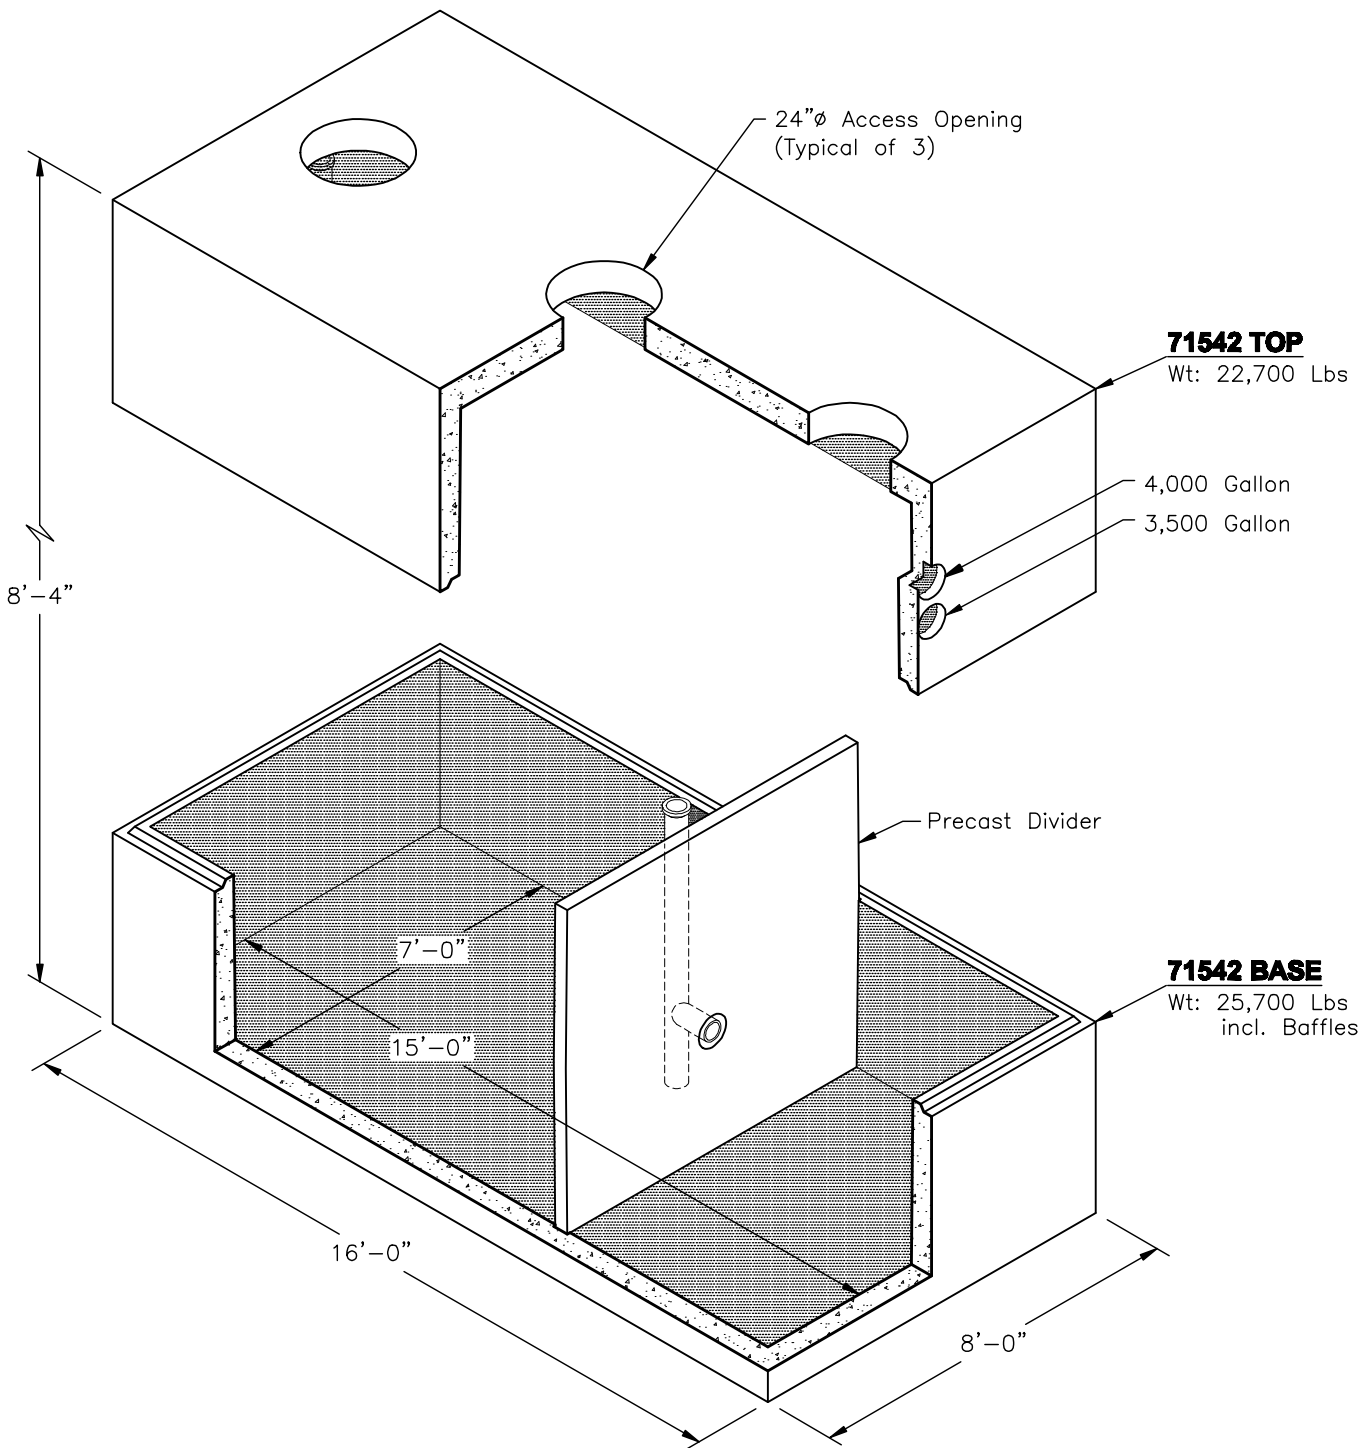

382ECG354GA
GREASE INTERCEPTOR
3,500 & 4,000 GALLON CAPACITY

www.oldcastle-precast.com

5900 East Division Street
 Lebanon, Tennessee 37090

Phone (615) 453-6111
 Fax (615) 453-6080

ITEMS ARE SUBJECT TO CHANGE WITHOUT NOTICE.
FOR DETAILS SEE REVERSE SIDE.