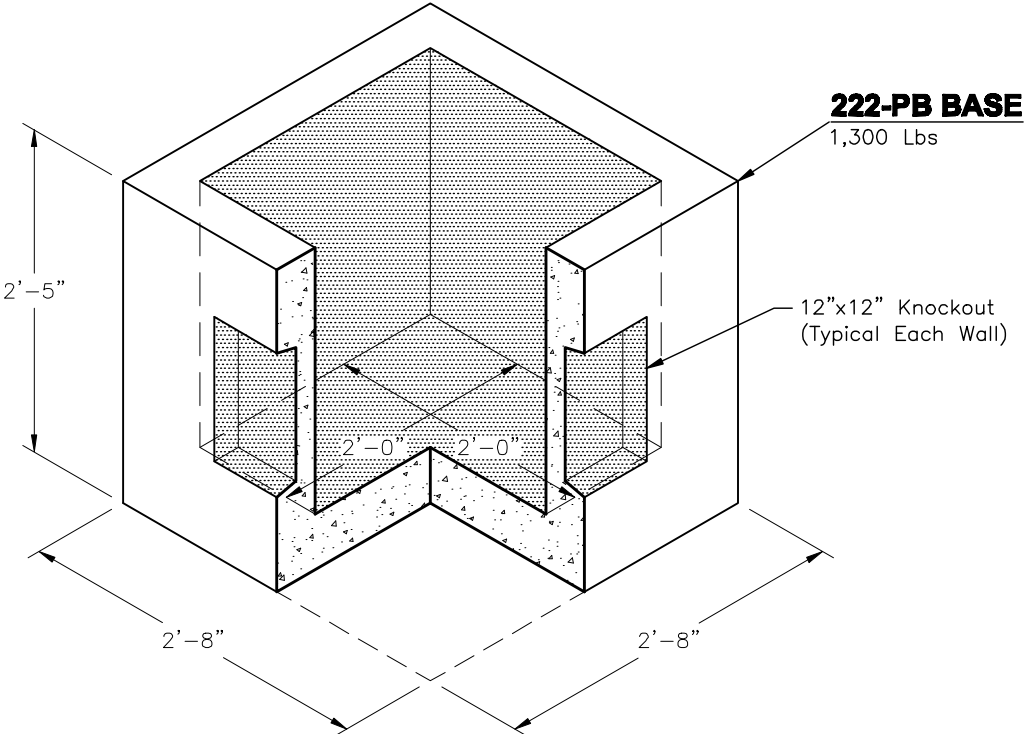

**382UEP222PB**

[www.oldcastle-precast.com](http://www.oldcastle-precast.com)

5900 East Division Street  
Lebanon, Tennessee 37090

Phone (615) 453-6111  
Fax (615) 453-6080

**ITEMS ARE SUBJECT TO CHANGE WITHOUT NOTICE.  
FOR DETAILS SEE REVERSE SIDE.**