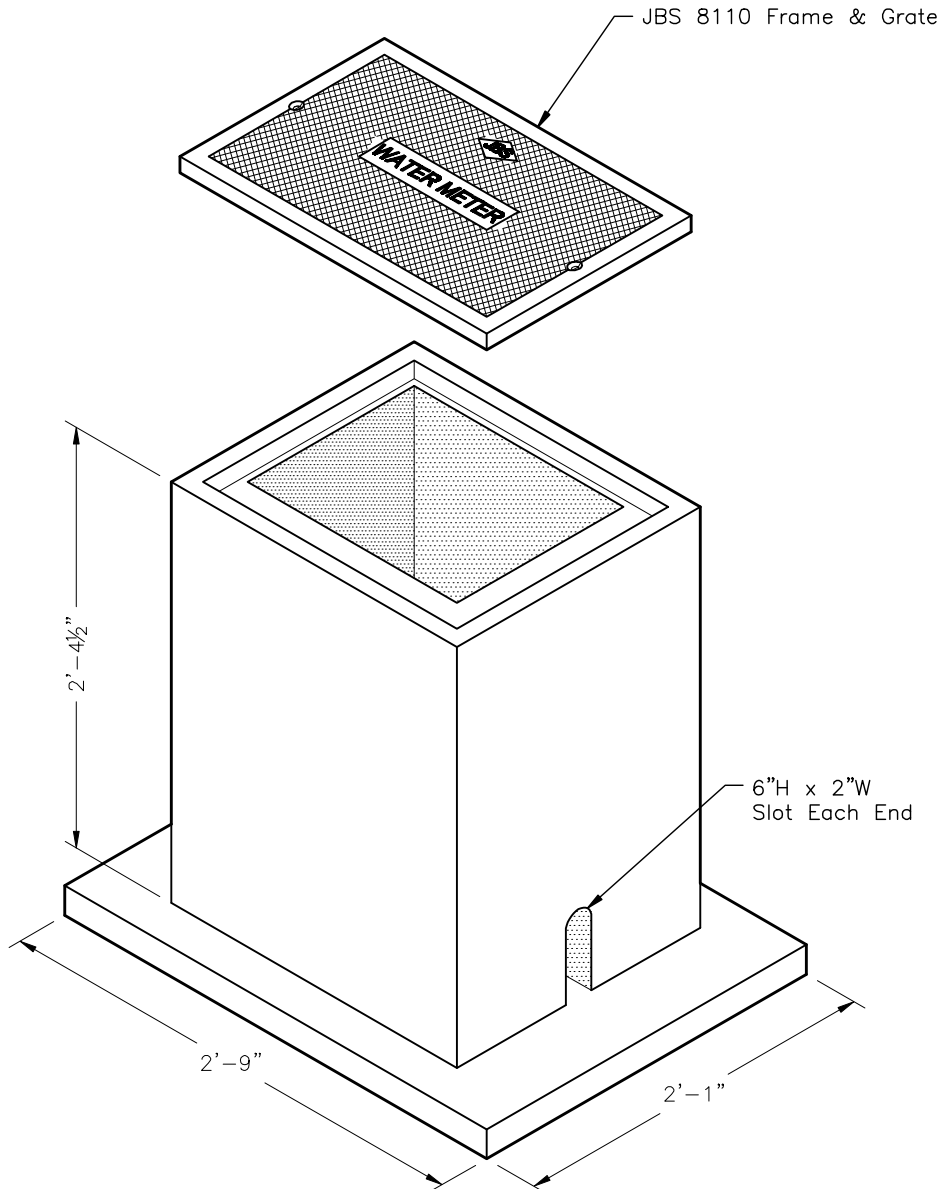

382MV5834METRO
5/8 & 3/4 METRO METER VAULT

www.oldcastle-precast.com
5900 East Division Street
Lebanon, Tennessee 37090

Phone (615) 453-6111
Fax (615) 453-6080

ITEMS ARE SUBJECT TO CHANGE WITHOUT NOTICE.
FOR DETAILS SEE REVERSE SIDE.