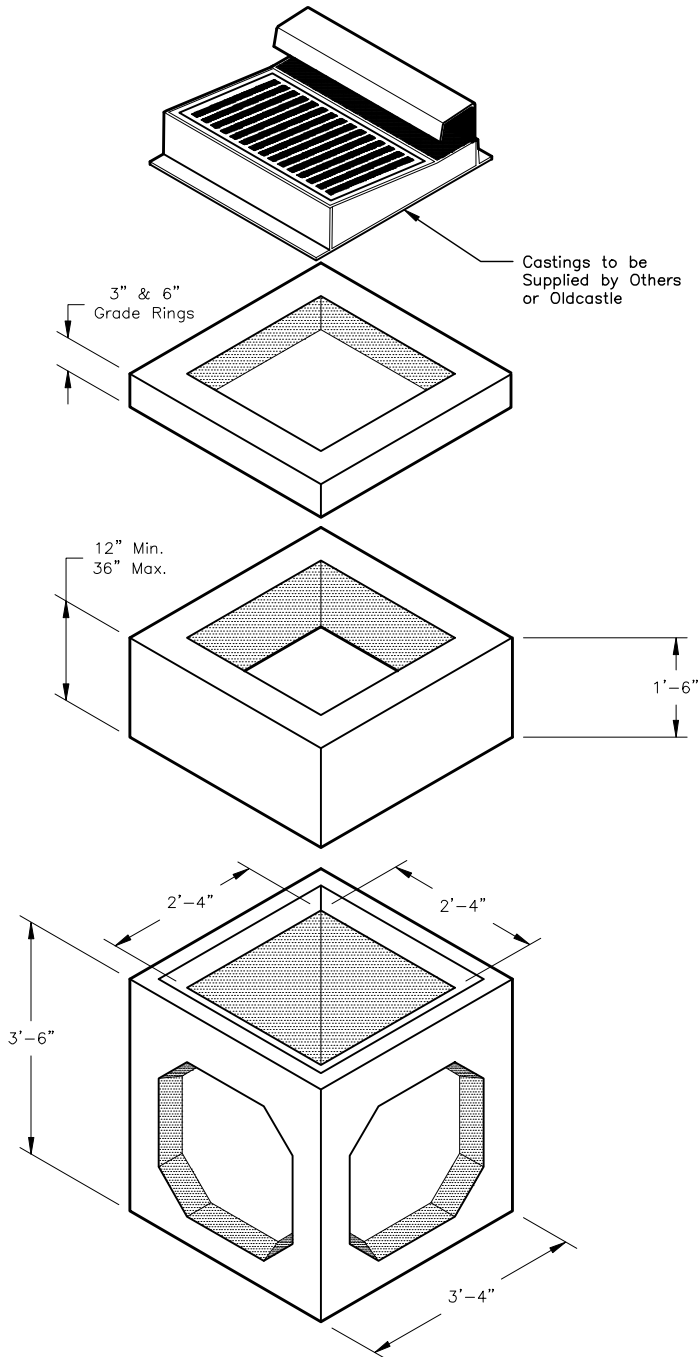

382STM2828SIKO SINGLE INLET W/ KNOCKOUTS

www.oldcastle-precast.com
5900 East Division Street
Lebanon, Tennessee 37090

Phone (615) 453-6111
Fax (615) 453-6080

**ITEMS ARE SUBJECT TO CHANGE WITHOUT NOTICE.
FOR DETAILS SEE REVERSE SIDE.**