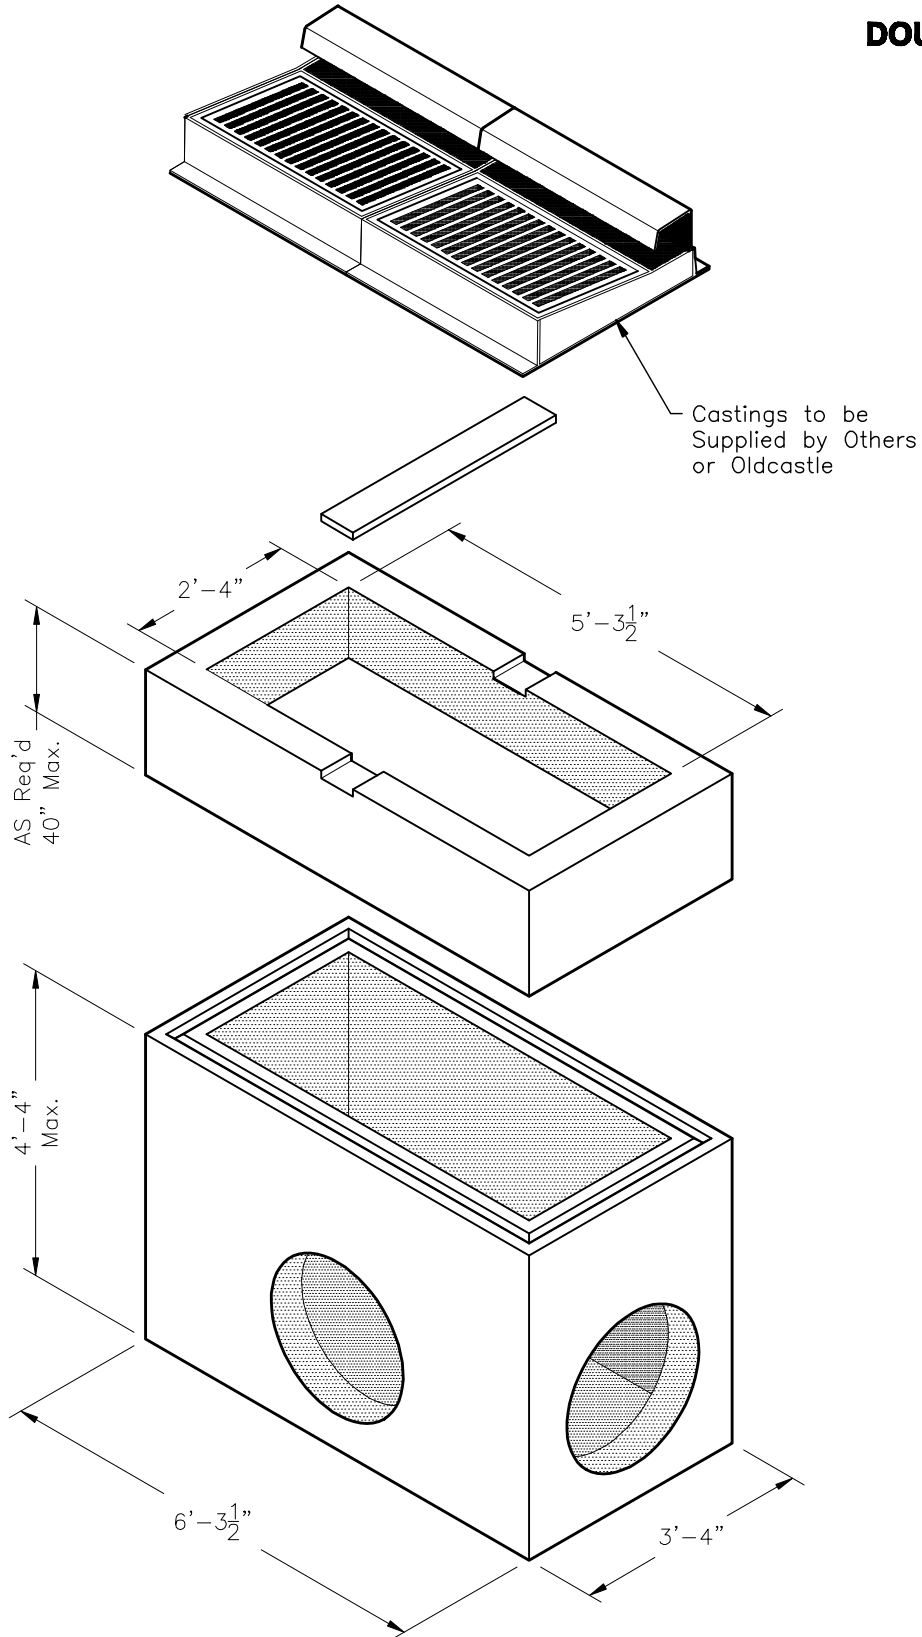

**2863-DI
DOUBLE INLET**

www.oldcastle-precast.com

5900 East Division Street
Lebanon, Tennessee 37090

Phone (615) 453-6111
Fax (615) 453-6080

**ITEMS ARE SUBJECT TO CHANGE WITHOUT NOTICE.
FOR DETAILS SEE REVERSE SIDE.**