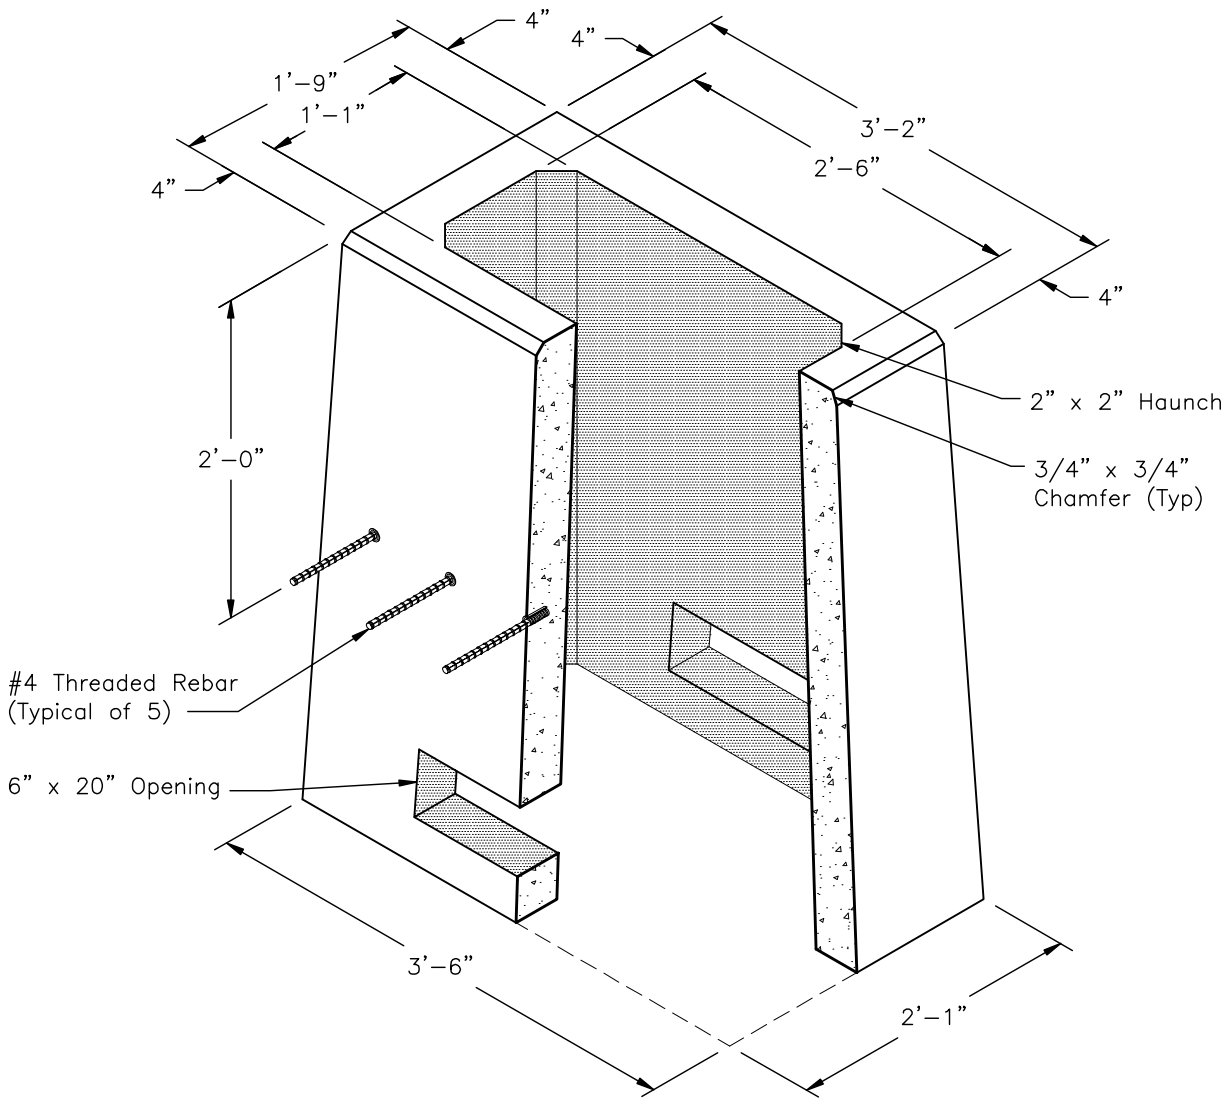

382UEE2138TSig TRAFFIC SIGNAL CONTROLLER BASE

Scale: 3/4"=1'-0"

Oldcastle[®] Precast, Inc.

www.oldcastle-precast.com

5900 East Division Street
Lebanon, Tennessee 37090

Phone (615) 453-6111
Fax (615) 453-6080