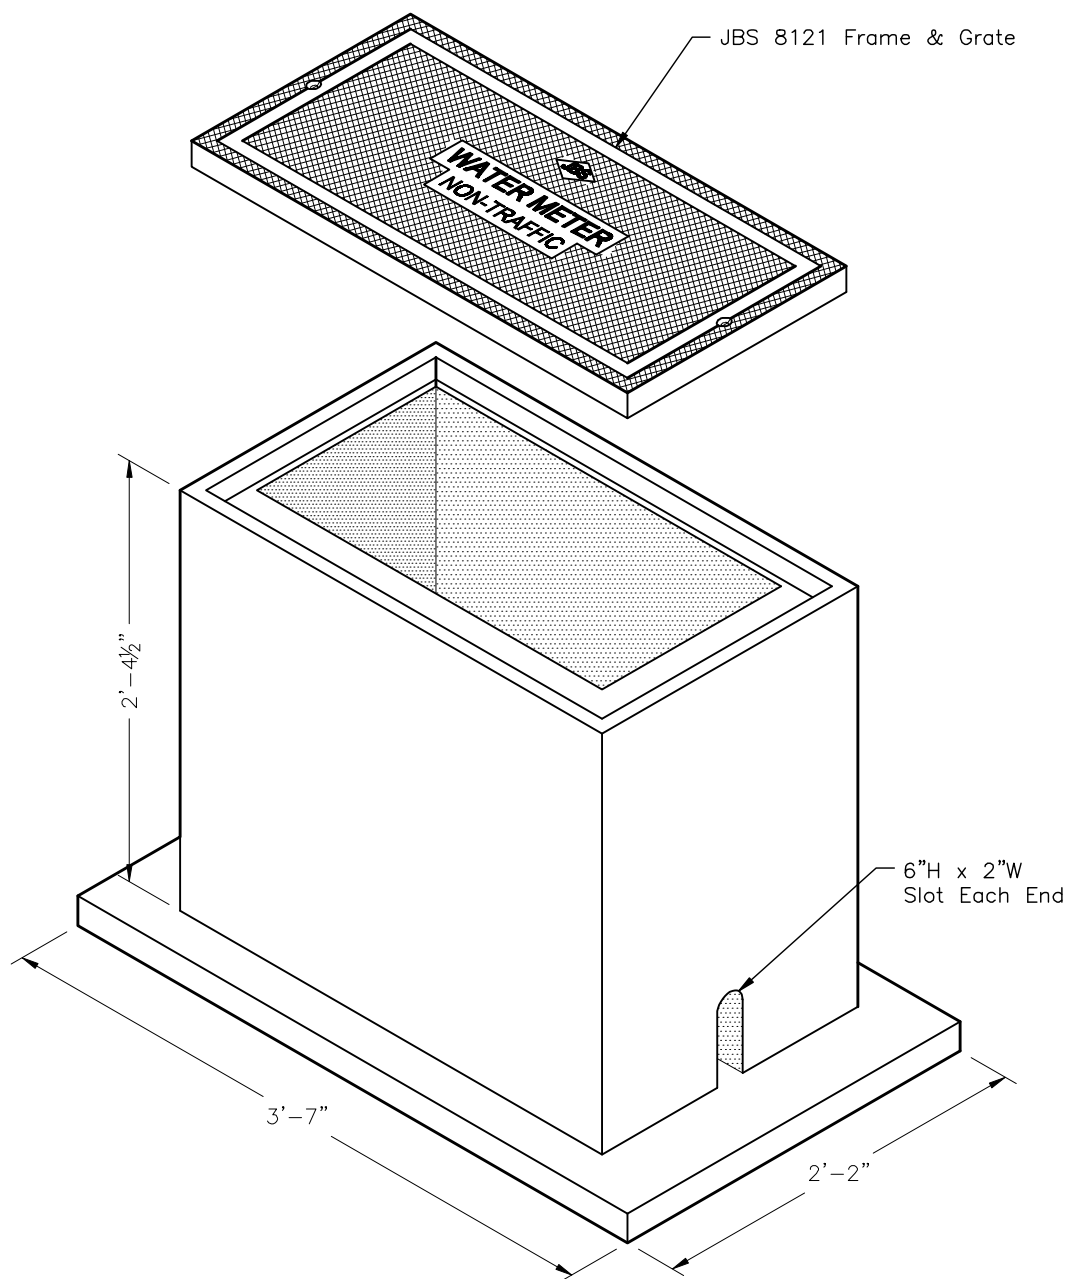

382MV1METRO 1" METRO METER VAULT

www.oldcastle-precast.com
5900 East Division Street
Lebanon, Tennessee 37090

Phone (615) 453-6111
Fax (615) 453-6080

**ITEMS ARE SUBJECT TO CHANGE WITHOUT NOTICE.
FOR DETAILS SEE REVERSE SIDE.**