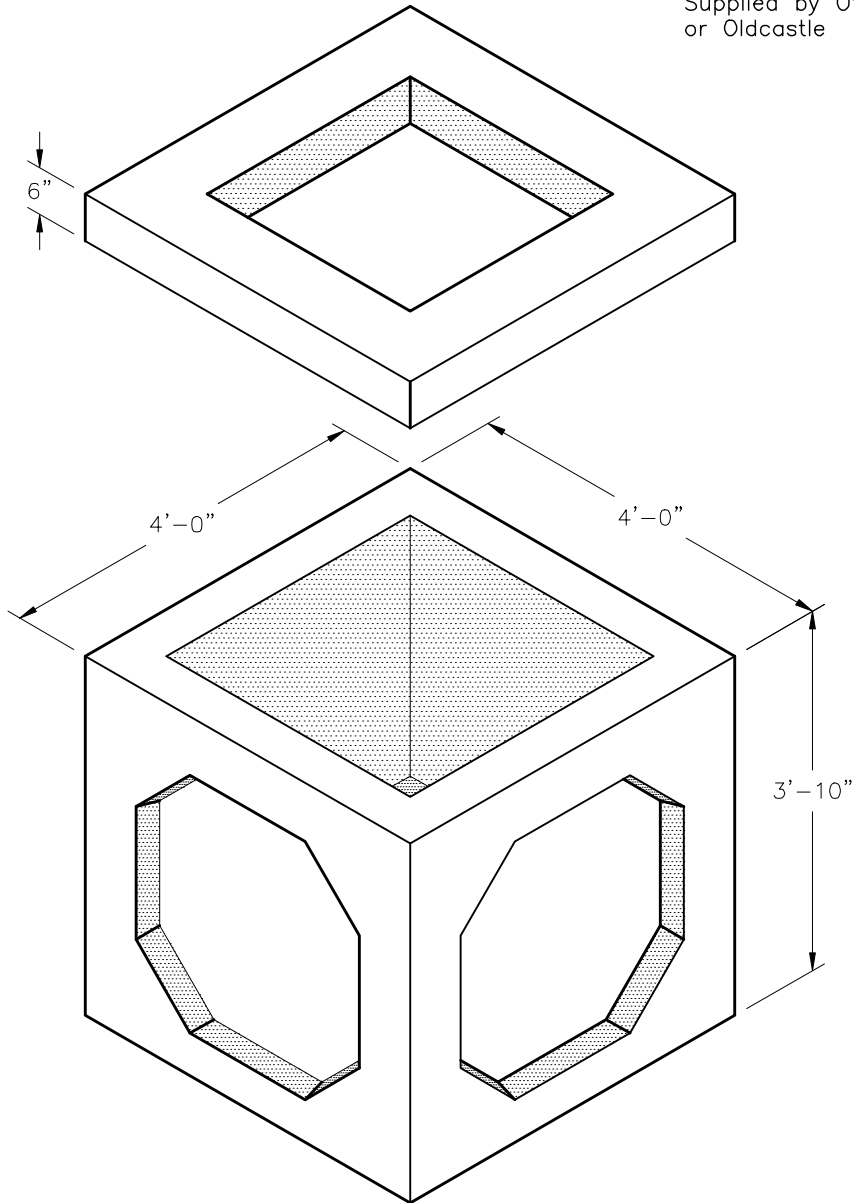

382STM33KO
3'-0"x3'-0" MANHOLE W/ KNOCKOUTS

Castings to be
Supplied by Others
or Oldcastle

www.oldcastle-precast.com
5900 East Division Street
Lebanon, Tennessee 37090

Phone (615) 453-6111
Fax (615) 453-6080