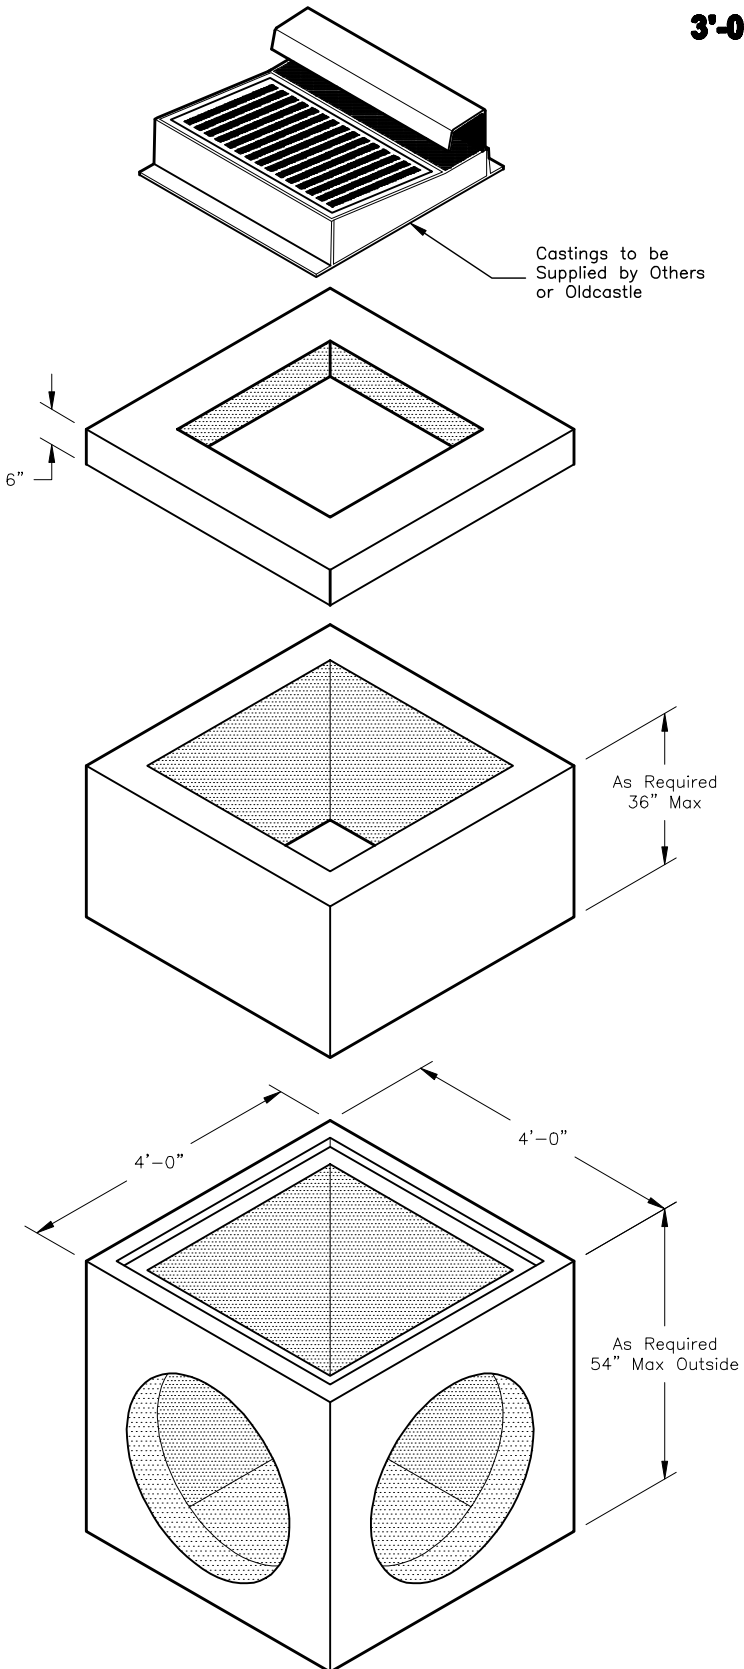

382STM33CB
3'-0"x3'-0" CATCH BASIN

www.oldcastle-precast.com
 5900 East Division Street Phone (615) 453-6111
 Lebanon, Tennessee 37090 Fax (615) 453-6080

**ITEMS ARE SUBJECT TO CHANGE WITHOUT NOTICE.
 FOR DETAILS SEE REVERSE SIDE.**