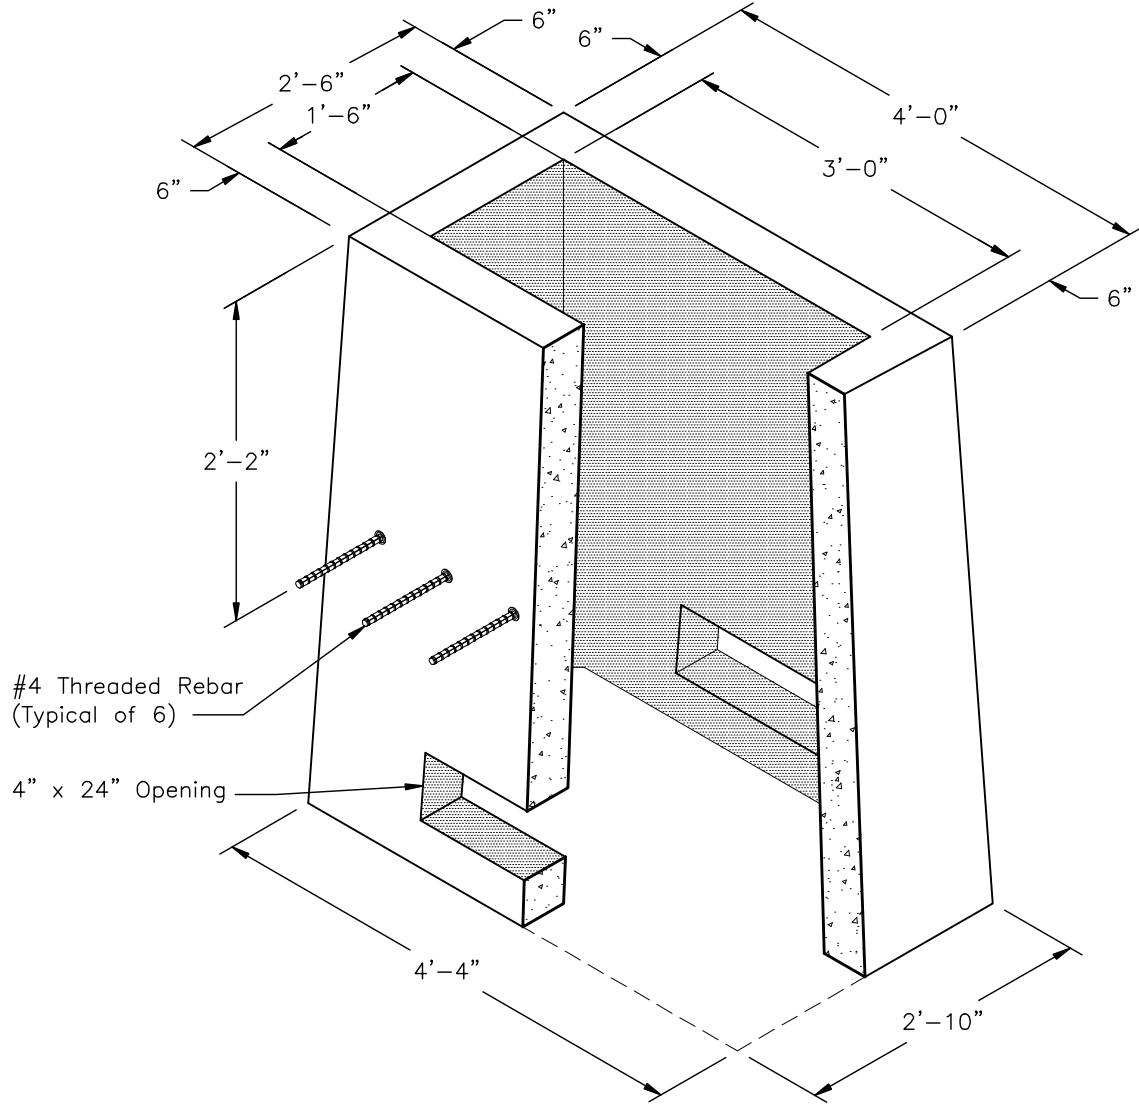

382UEE3048TSig
TRAFFIC SIGNAL CONTROLLER BASE

Scale: 3/4"=1'-0"

Oldcastle® Precast, Inc.
www.oldcastle-precast.com

5900 East Division Street Phone (615) 453-6111
 Lebanon, Tennessee 37090 Fax (615) 453-6080