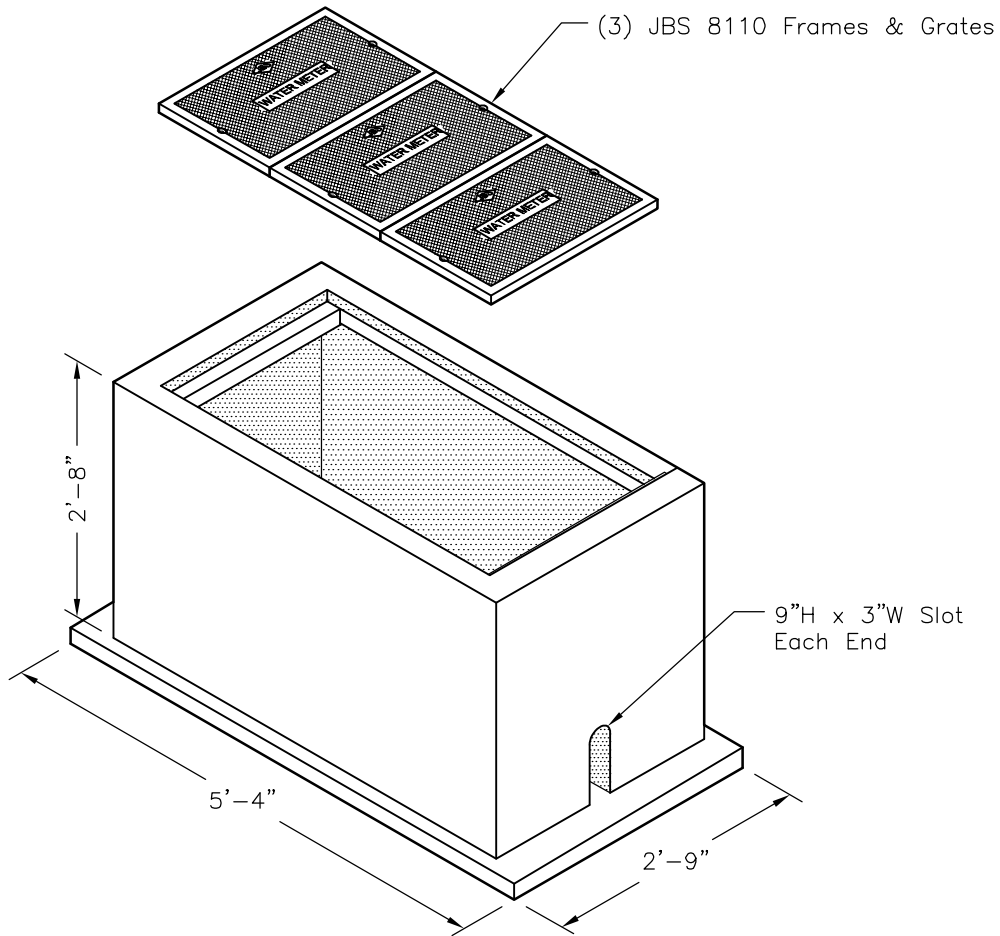

**382MV2METRO**  
**2" METRO METER VAULT**

**Oldcastle<sup>®</sup> Precast, Inc.**

www.oldcastle-precast.com  
5900 East Division Street  
Lebanon, Tennessee 37090

Phone (615) 453-6111  
Fax (615) 453-6080