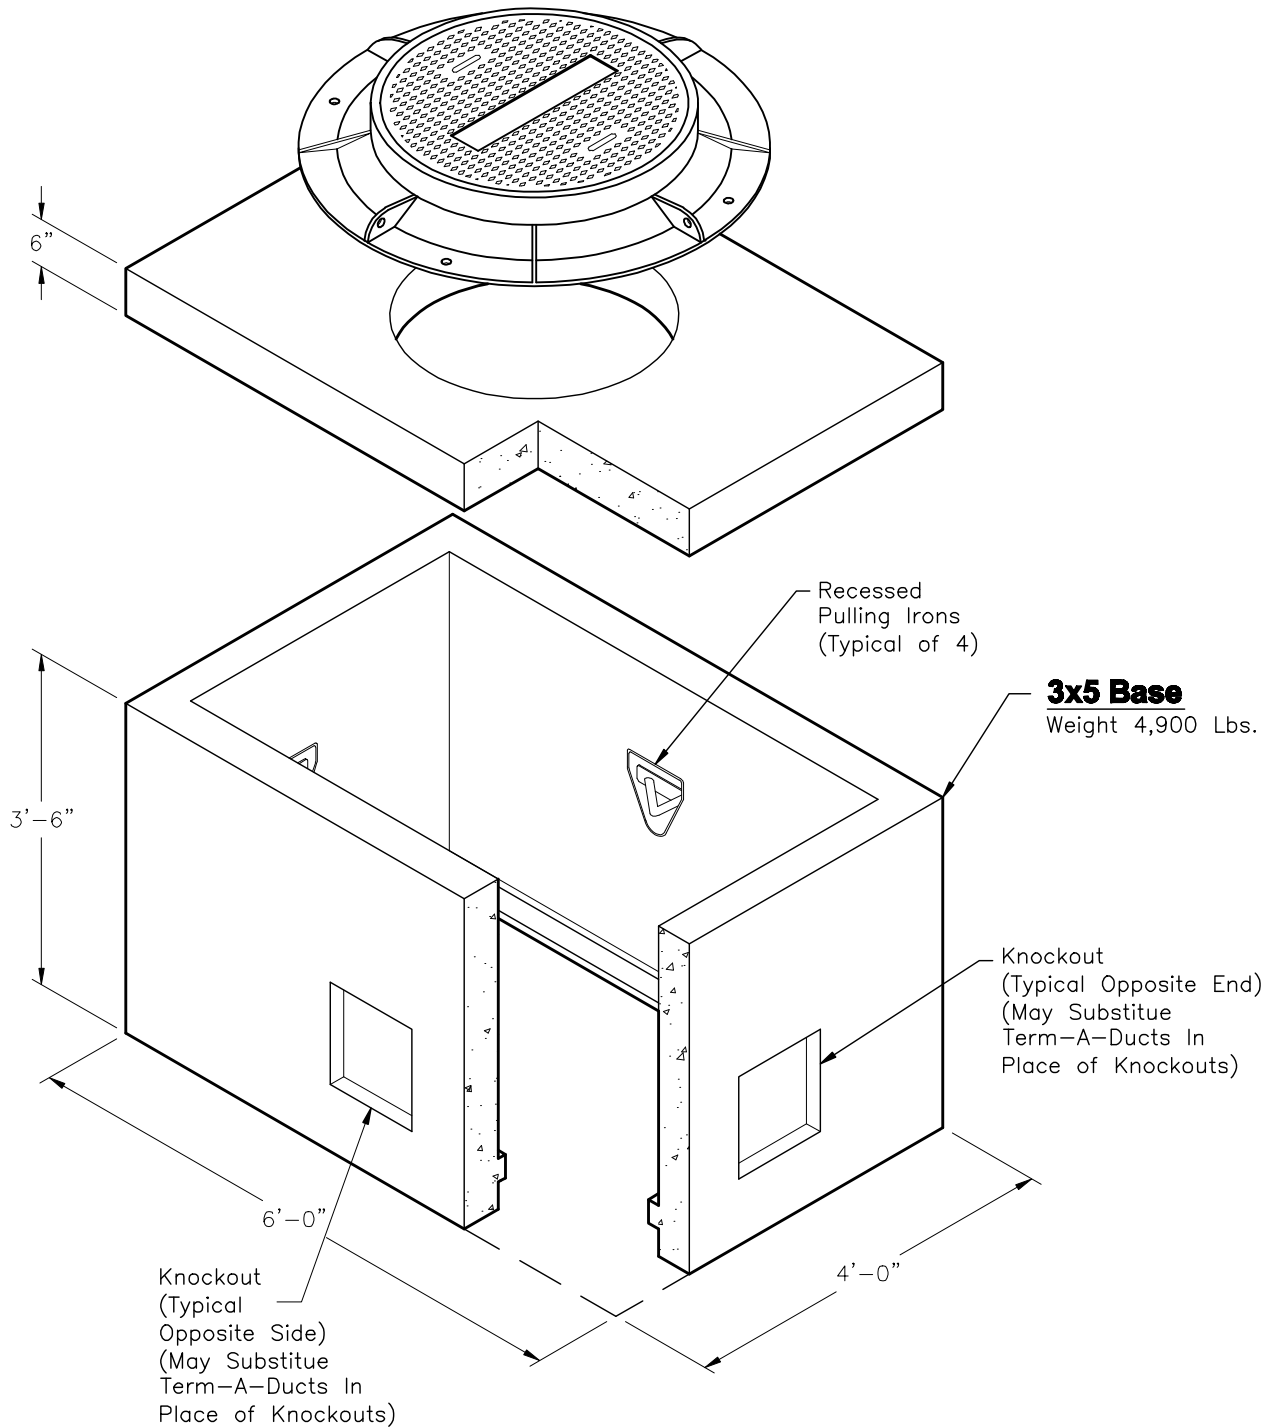

# 382UEE3660OPENBOT

Scale: 1/2"=1'-0"

 **Oldcastle® Precast, Inc.**  
www.oldcastle-precast.com

5900 East Division Street Phone (615) 453-6111  
Lebanon, Tennessee 37090 Fax (615) 453-6080

ITEMS ARE SUBJECT TO CHANGE WITHOUT NOTICE.