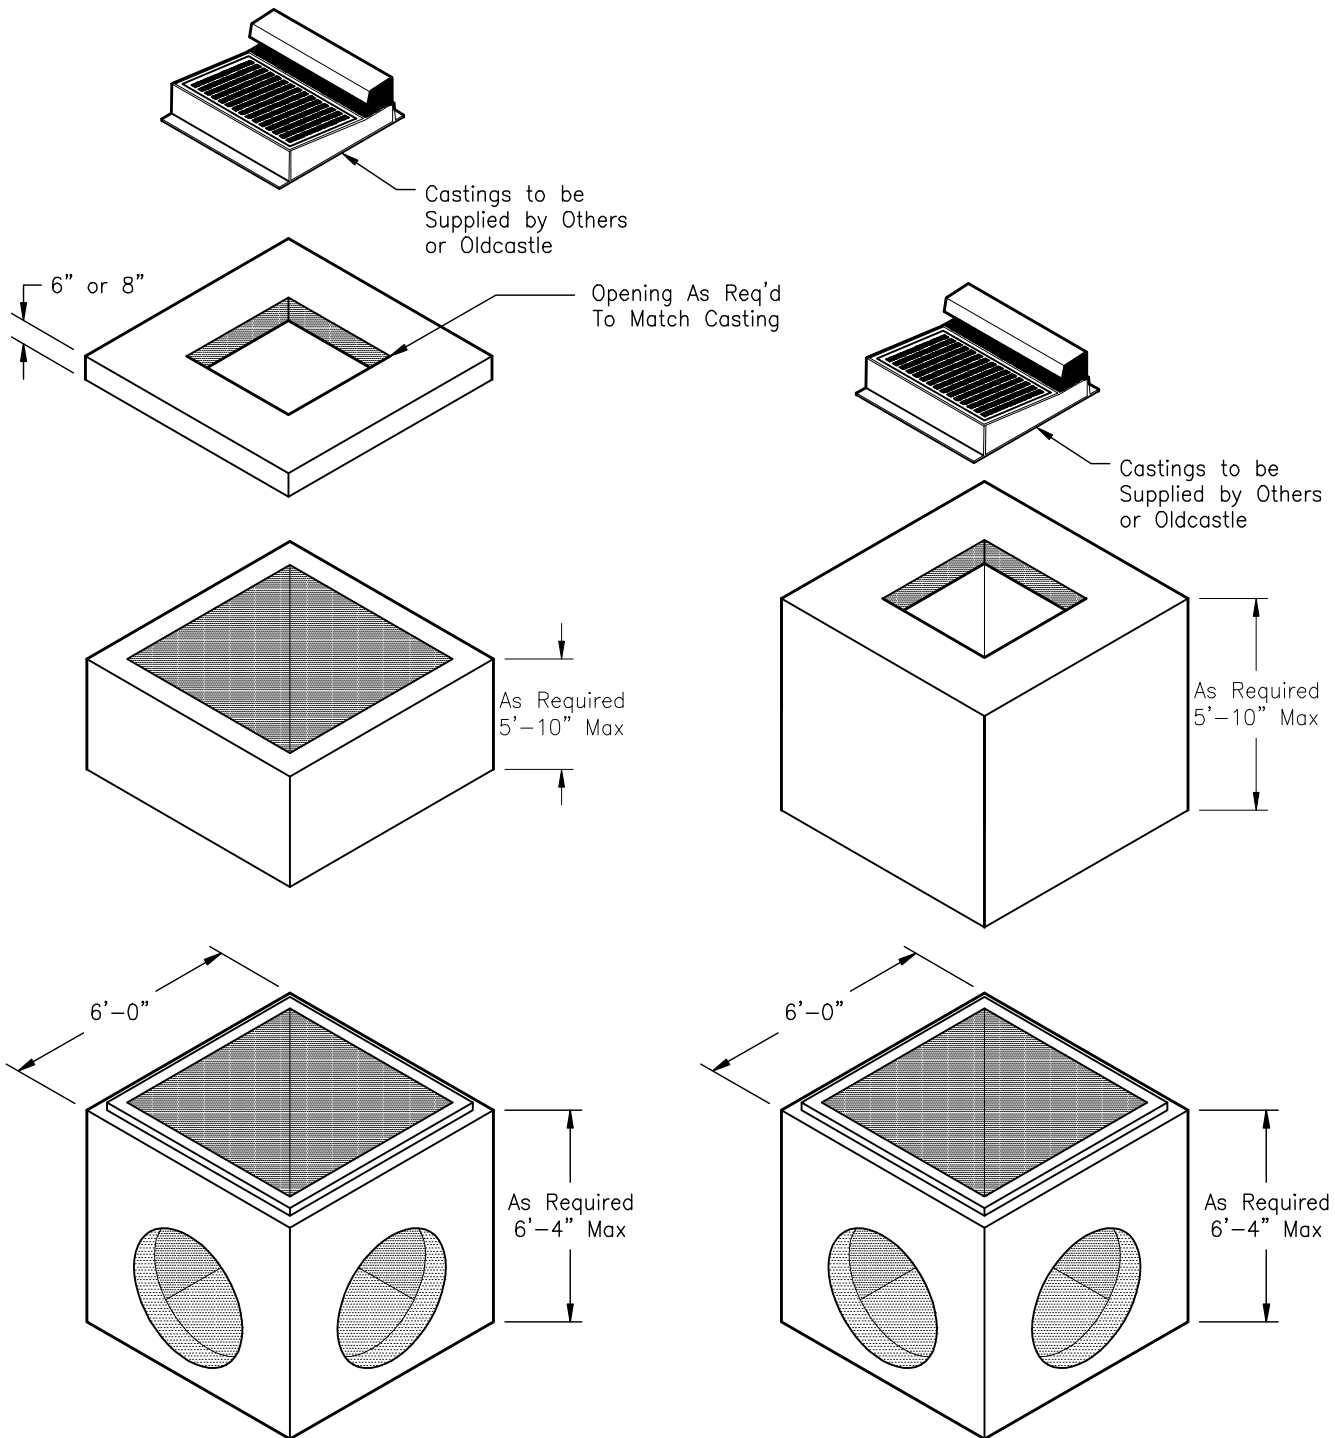

382STM55CB
5'-0"x5'-0" CATCH BASIN

Oldcastle® Precast, Inc.

www.oldcastle-precast.com

5900 East Division Street
 Lebanon, Tennessee 37090

Phone (615) 453-6111
 Fax (615) 453-6080

**ITEMS ARE SUBJECT TO CHANGE WITHOUT NOTICE.
 FOR DETAILS SEE REVERSE SIDE.**