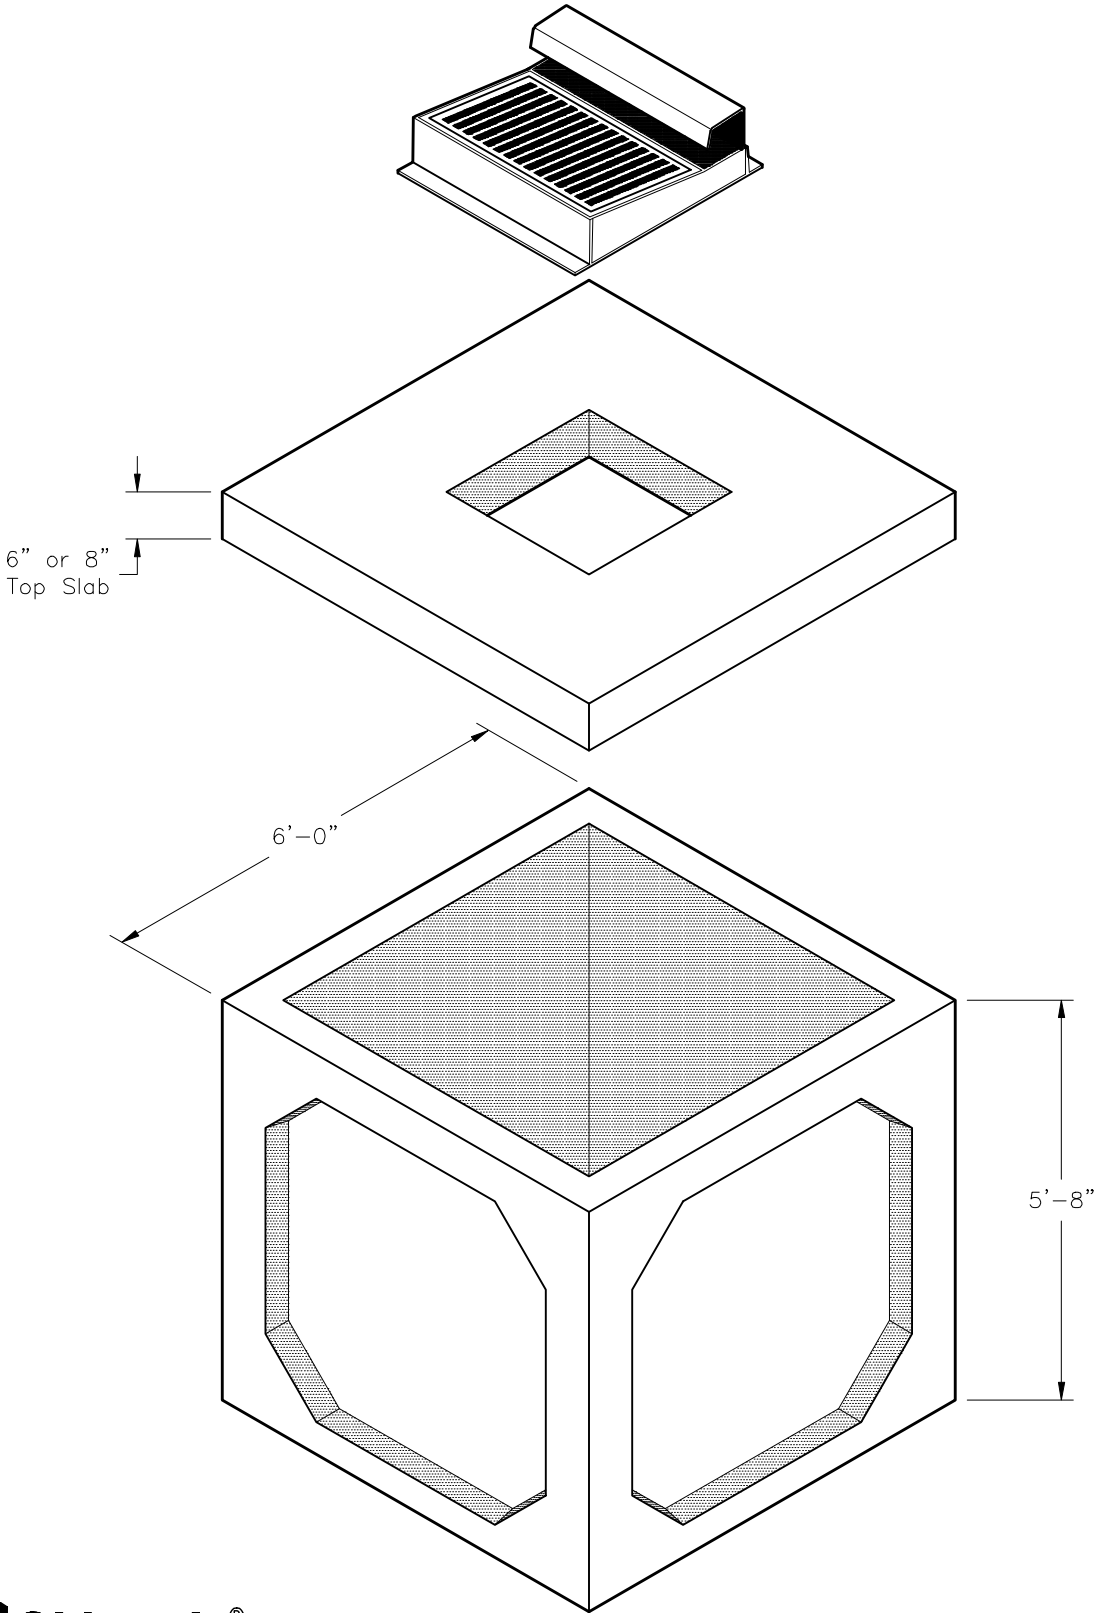

**382STM55KO**  
**5'-0"x5'-0" MANHOLE W/ KNOCKOUTS**

www.oldcastle-precast.com  
5900 East Division Street  
Lebanon, Tennessee 37090

Phone (615) 453-6111  
Fax (615) 453-6080

**ITEMS ARE SUBJECT TO CHANGE WITHOUT NOTICE.**  
**FOR DETAILS SEE REVERSE SIDE.**