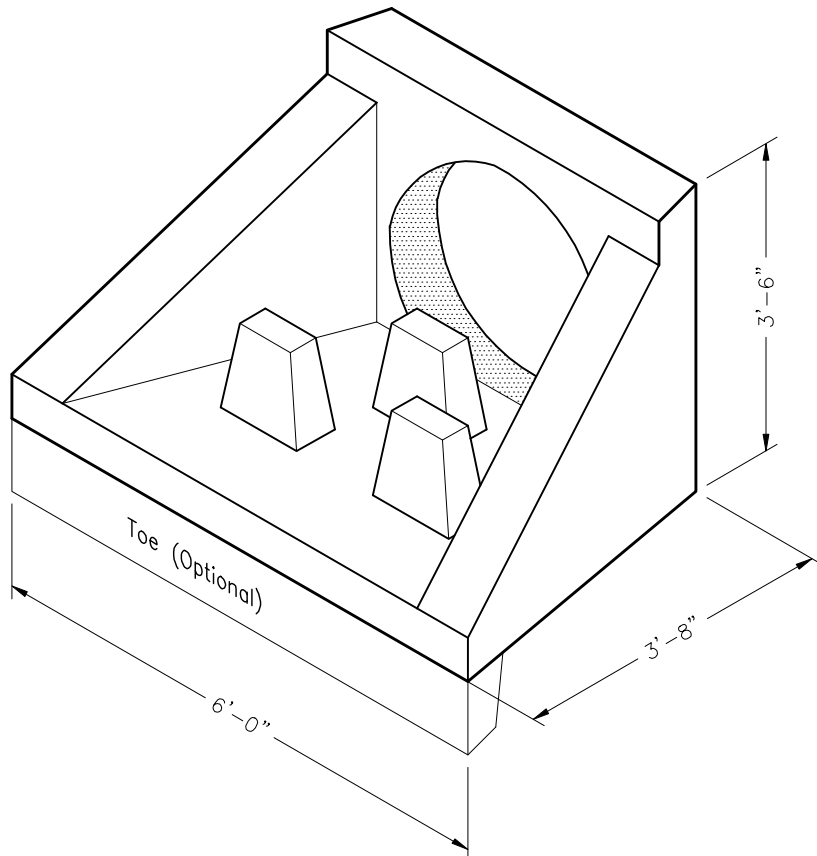

**382STM6HDWLDIS**  
**6' WINGED HEADWALL W/ DISSIPATORS**

**Oldcastle® Precast, Inc.**  
www.oldcastle-precast.com  
5900 East Division Street Phone (615) 453-6111  
Lebanon, Tennessee 37090 Fax (615) 453-6080