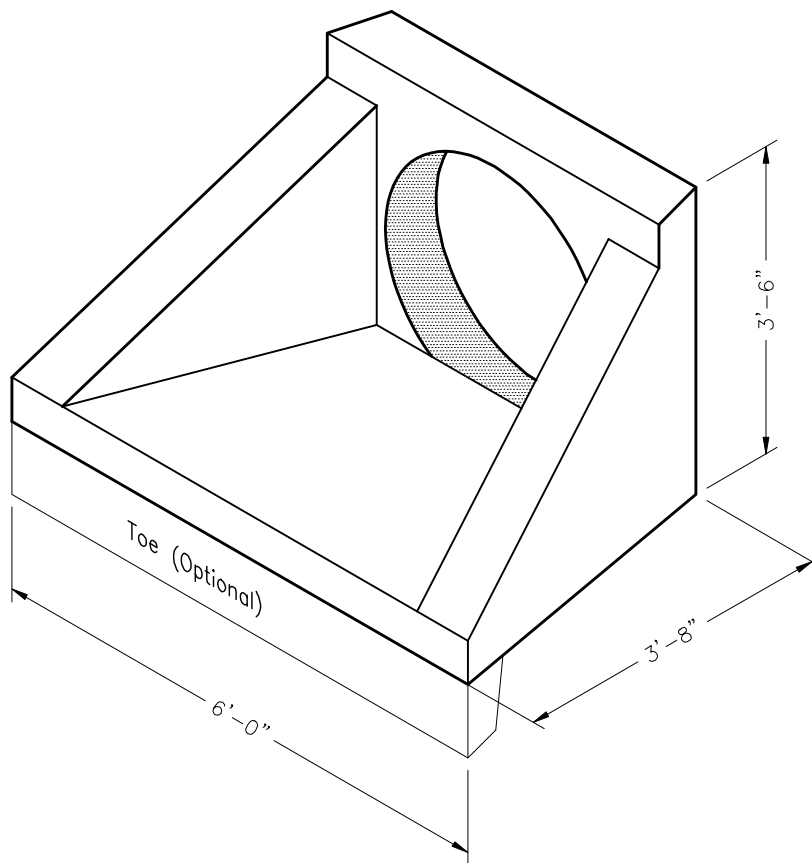

**382STM6HDWL
6' WINGED HEADWALL**

www.oldcastle-precast.com
5900 East Division Street
Lebanon, Tennessee 37090

Phone (615) 453-6111
Fax (615) 453-6080

**ITEMS ARE SUBJECT TO CHANGE WITHOUT NOTICE.
FOR DETAILS SEE REVERSE SIDE.**