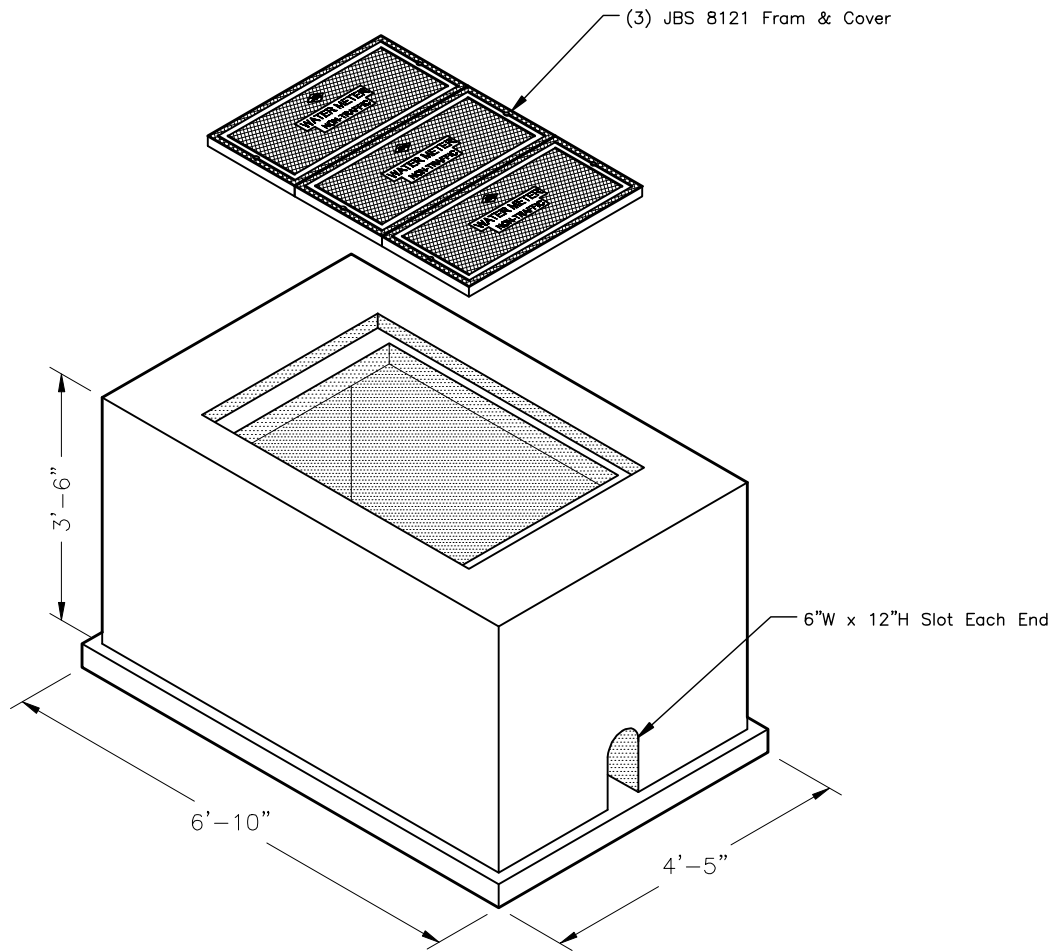

382MV3Metro 3" METRO METER VAULT

www.oldcastle-precast.com
5900 East Division Street
Lebanon, Tennessee 37090

Phone (615) 453-6111
Fax (615) 453-6080

**ITEMS ARE SUBJECT TO CHANGE WITHOUT NOTICE.
FOR DETAILS SEE REVERSE SIDE.**