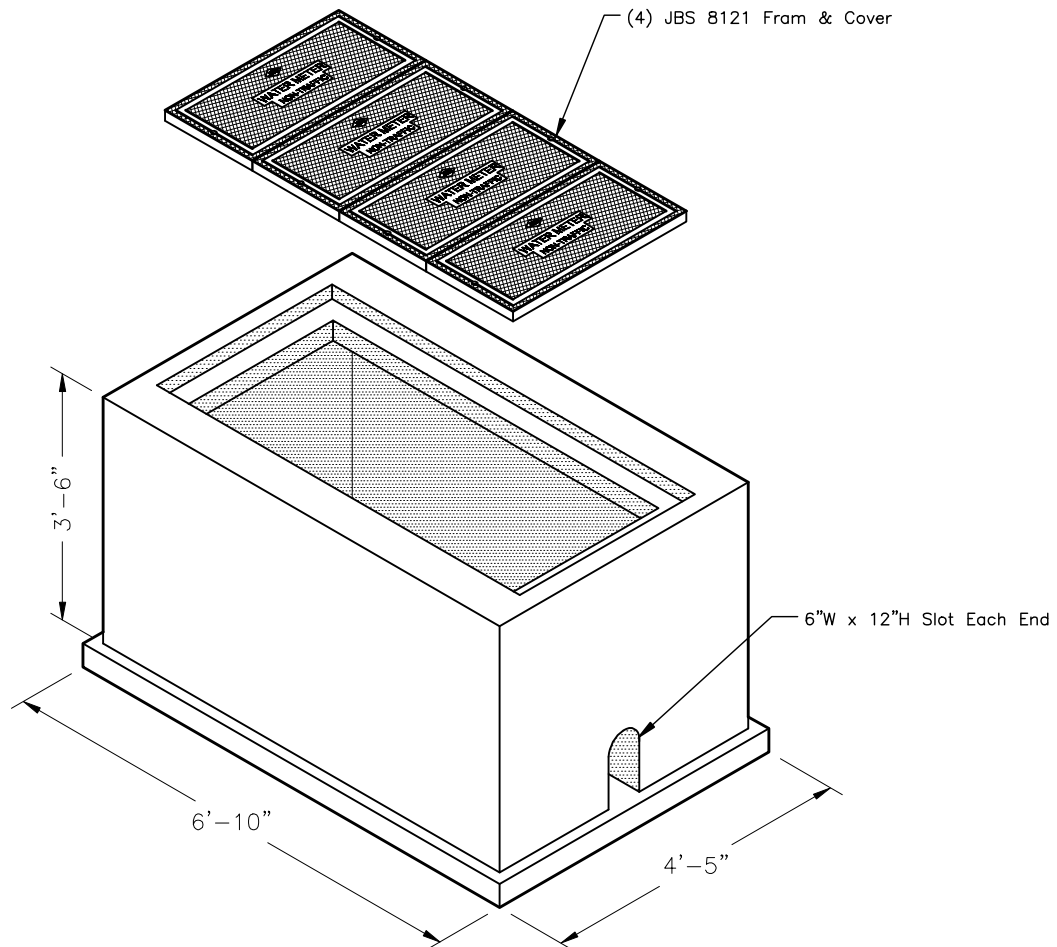

382MV4Metro 4" METRO METER VAULT

www.oldcastle-precast.com
5900 East Division Street
Lebanon, Tennessee 37090

Phone (615) 453-6111
Fax (615) 453-6080

**ITEMS ARE SUBJECT TO CHANGE WITHOUT NOTICE.
FOR DETAILS SEE REVERSE SIDE.**