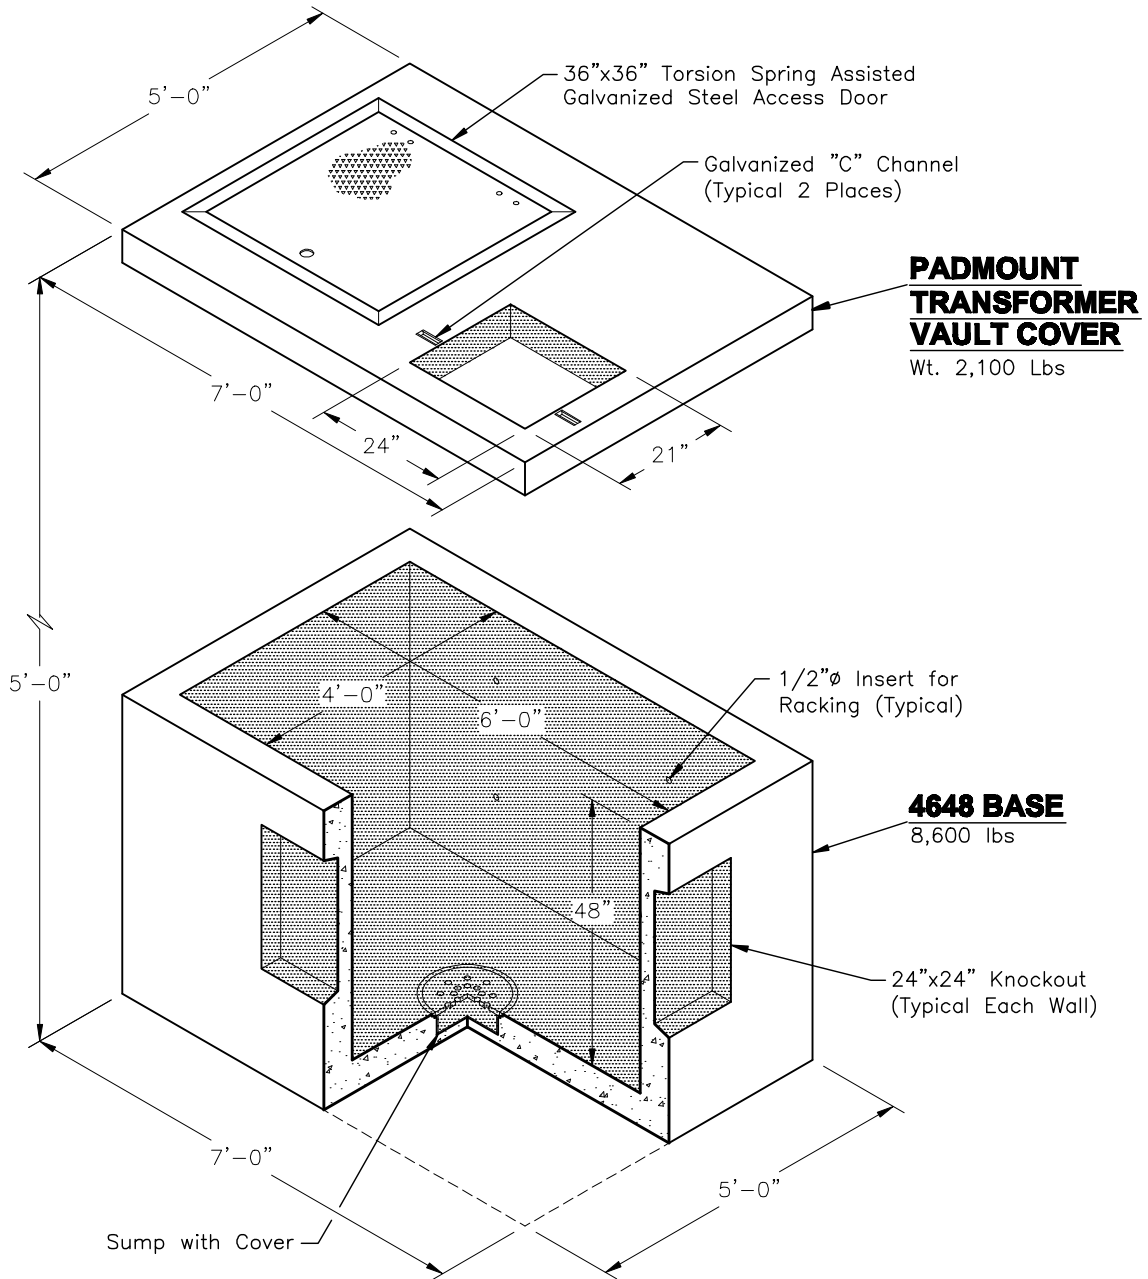

**382UET46PTV
PADMOUNT**

www.oldcastle-precast.com

5900 East Division Street
Lebanon, Tennessee 37090

Phone (615) 453-6111
Fax (615) 453-6080

**ITEMS ARE SUBJECT TO CHANGE WITHOUT NOTICE.
FOR DETAILS SEE REVERSE SIDE.**