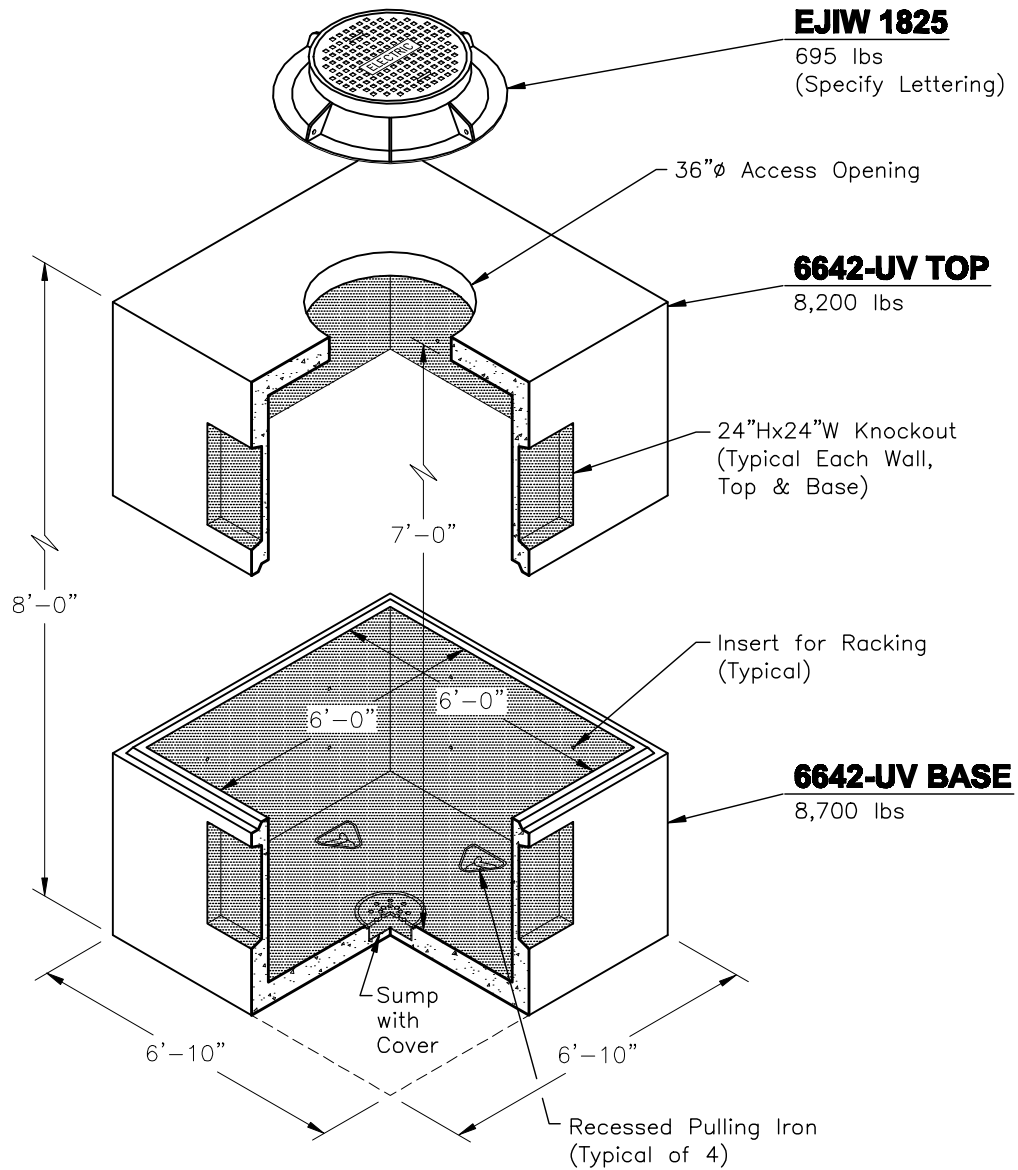

382UEE667UV

www.oldcastle-precast.com

5900 East Division Street
Lebanon, Tennessee 37090

Phone (615) 453-6111
Fax (615) 453-6080

**ITEMS ARE SUBJECT TO CHANGE WITHOUT NOTICE.
FOR DETAILS SEE REVERSE SIDE.**