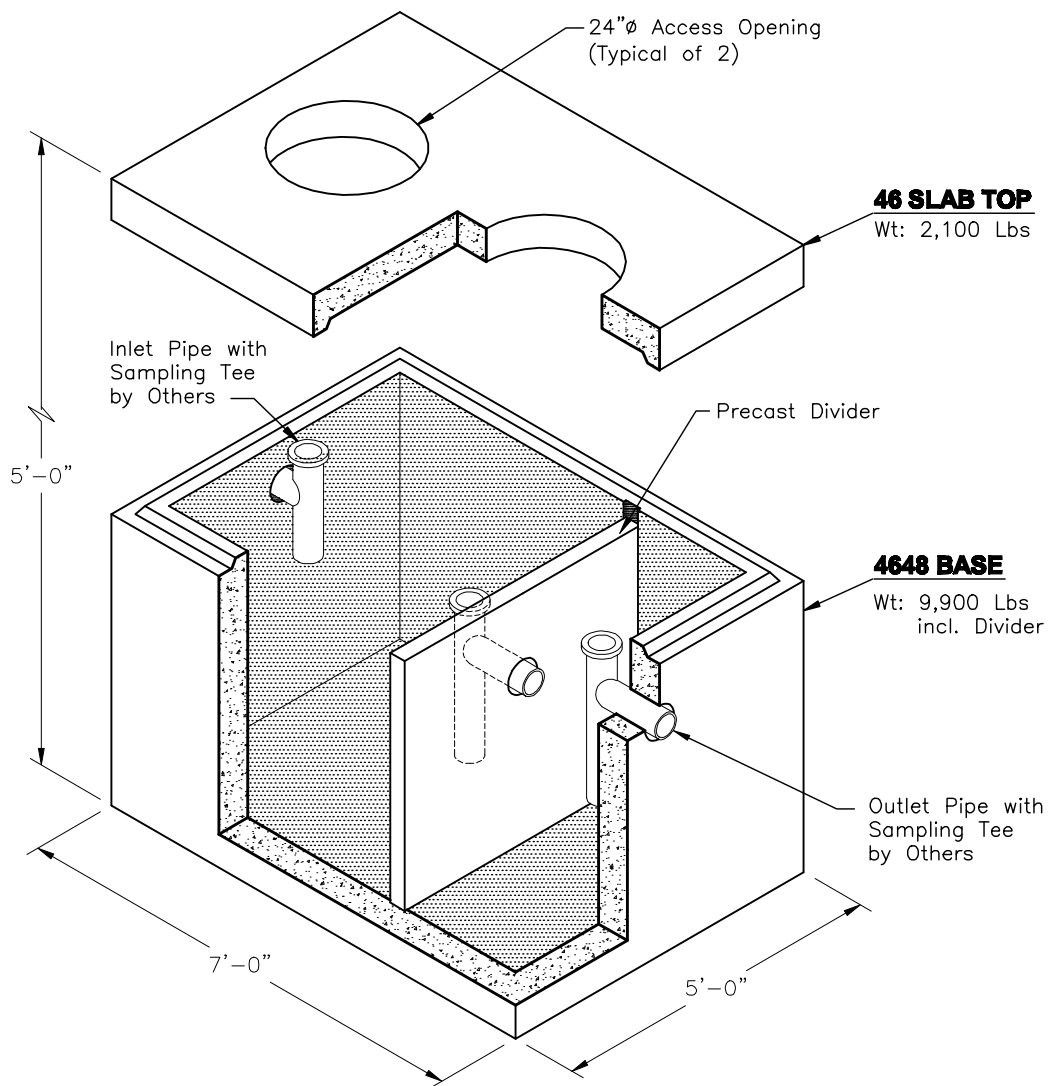

382ECG500GA GREASE INTERCEPTOR

 **Oldcastle® Precast, Inc.**

www.oldcastle-precast.com

5900 East Division Street
Lebanon, Tennessee 37090

Phone (615) 453-6111
Fax (615) 453-6080

**ITEMS ARE SUBJECT TO CHANGE WITHOUT NOTICE.
FOR DETAILS SEE REVERSE SIDE.**