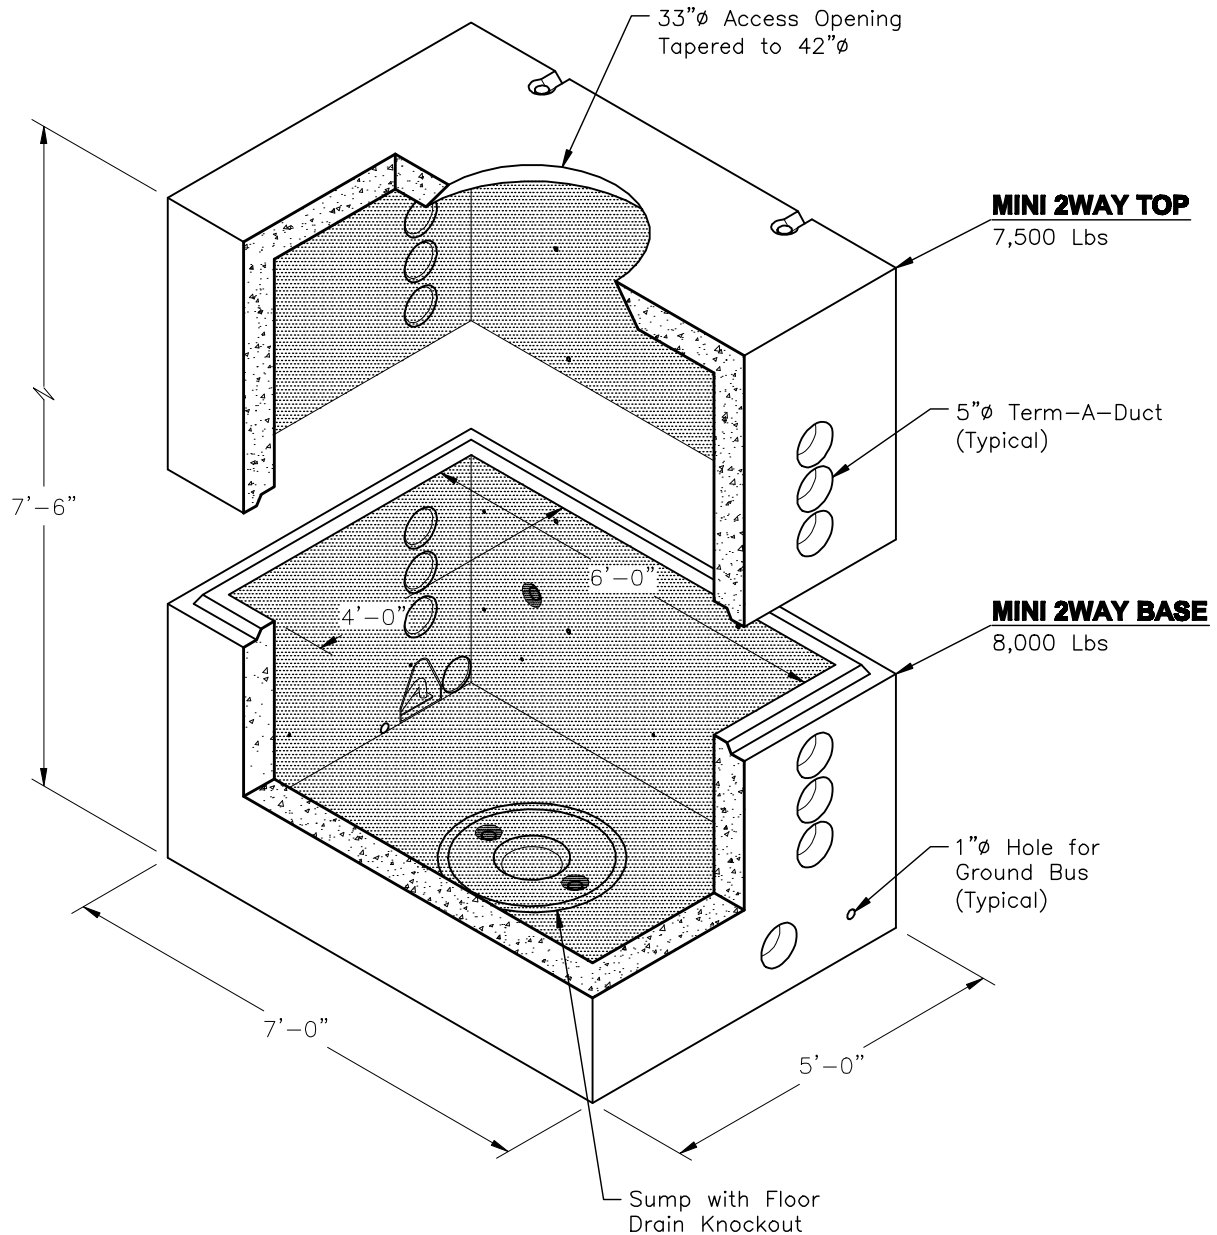

382UEE2WayMini MINI 2-Way

www.oldcastle-precast.com

5900 East Division Street
Lebanon, Tennessee 37090

Phone (615) 453-6111
Fax (615) 453-6080

**ITEMS ARE SUBJECT TO CHANGE WITHOUT NOTICE.
FOR DETAILS SEE REVERSE SIDE.**