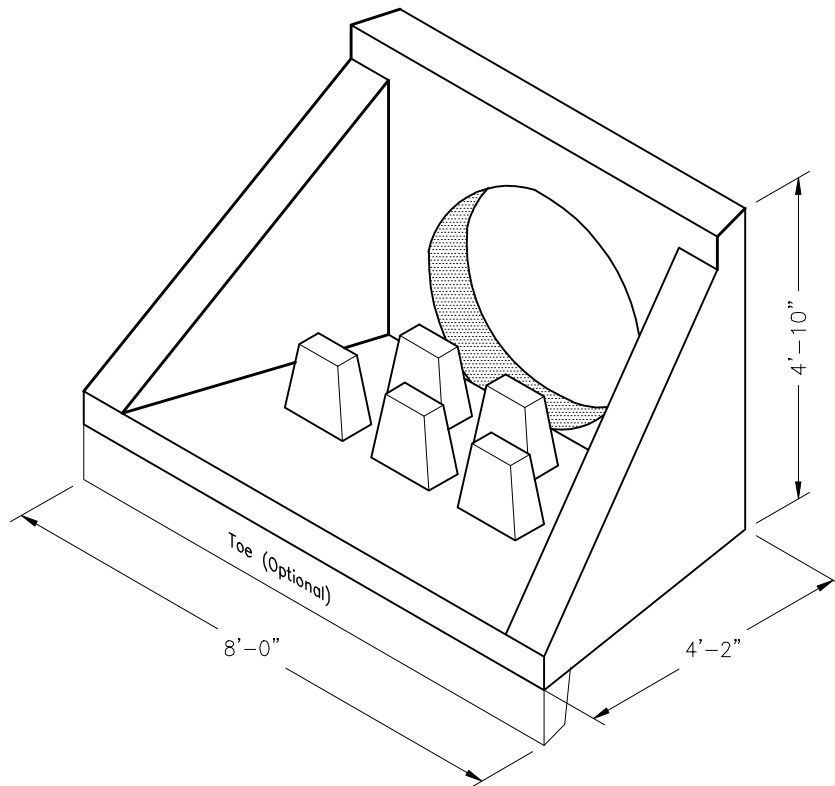

382STM8HDWLDIS
8' WINGED HEADWALL W/DISSIPATORS

www.oldcastle-precast.com

5900 East Division Street
Lebanon, Tennessee 37090

Phone (615) 453-6111
Fax (615) 453-6080

ITEMS ARE SUBJECT TO CHANGE WITHOUT NOTICE.
FOR DETAILS SEE REVERSE SIDE.