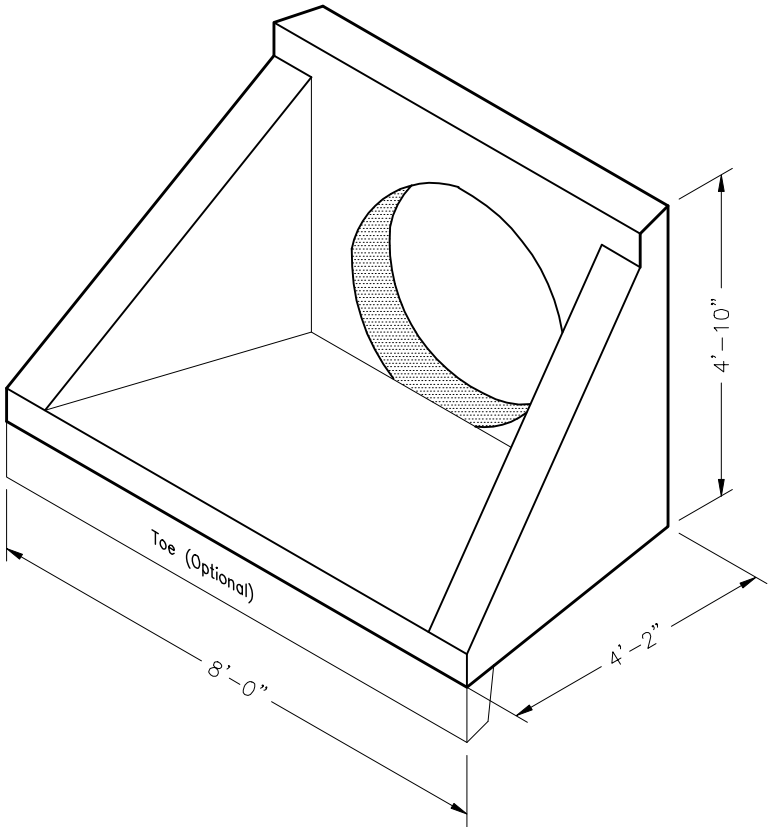

382STM8HDWL
8' WINGED HEADWALL

Oldcastle® Precast, Inc.

www.oldcastle-precast.com
5900 East Division Street Phone (615) 453-6111
Lebanon, Tennessee 37090 Fax (615) 453-6080

ITEMS ARE SUBJECT TO CHANGE WITHOUT NOTICE.
FOR DETAILS SEE REVERSE SIDE.