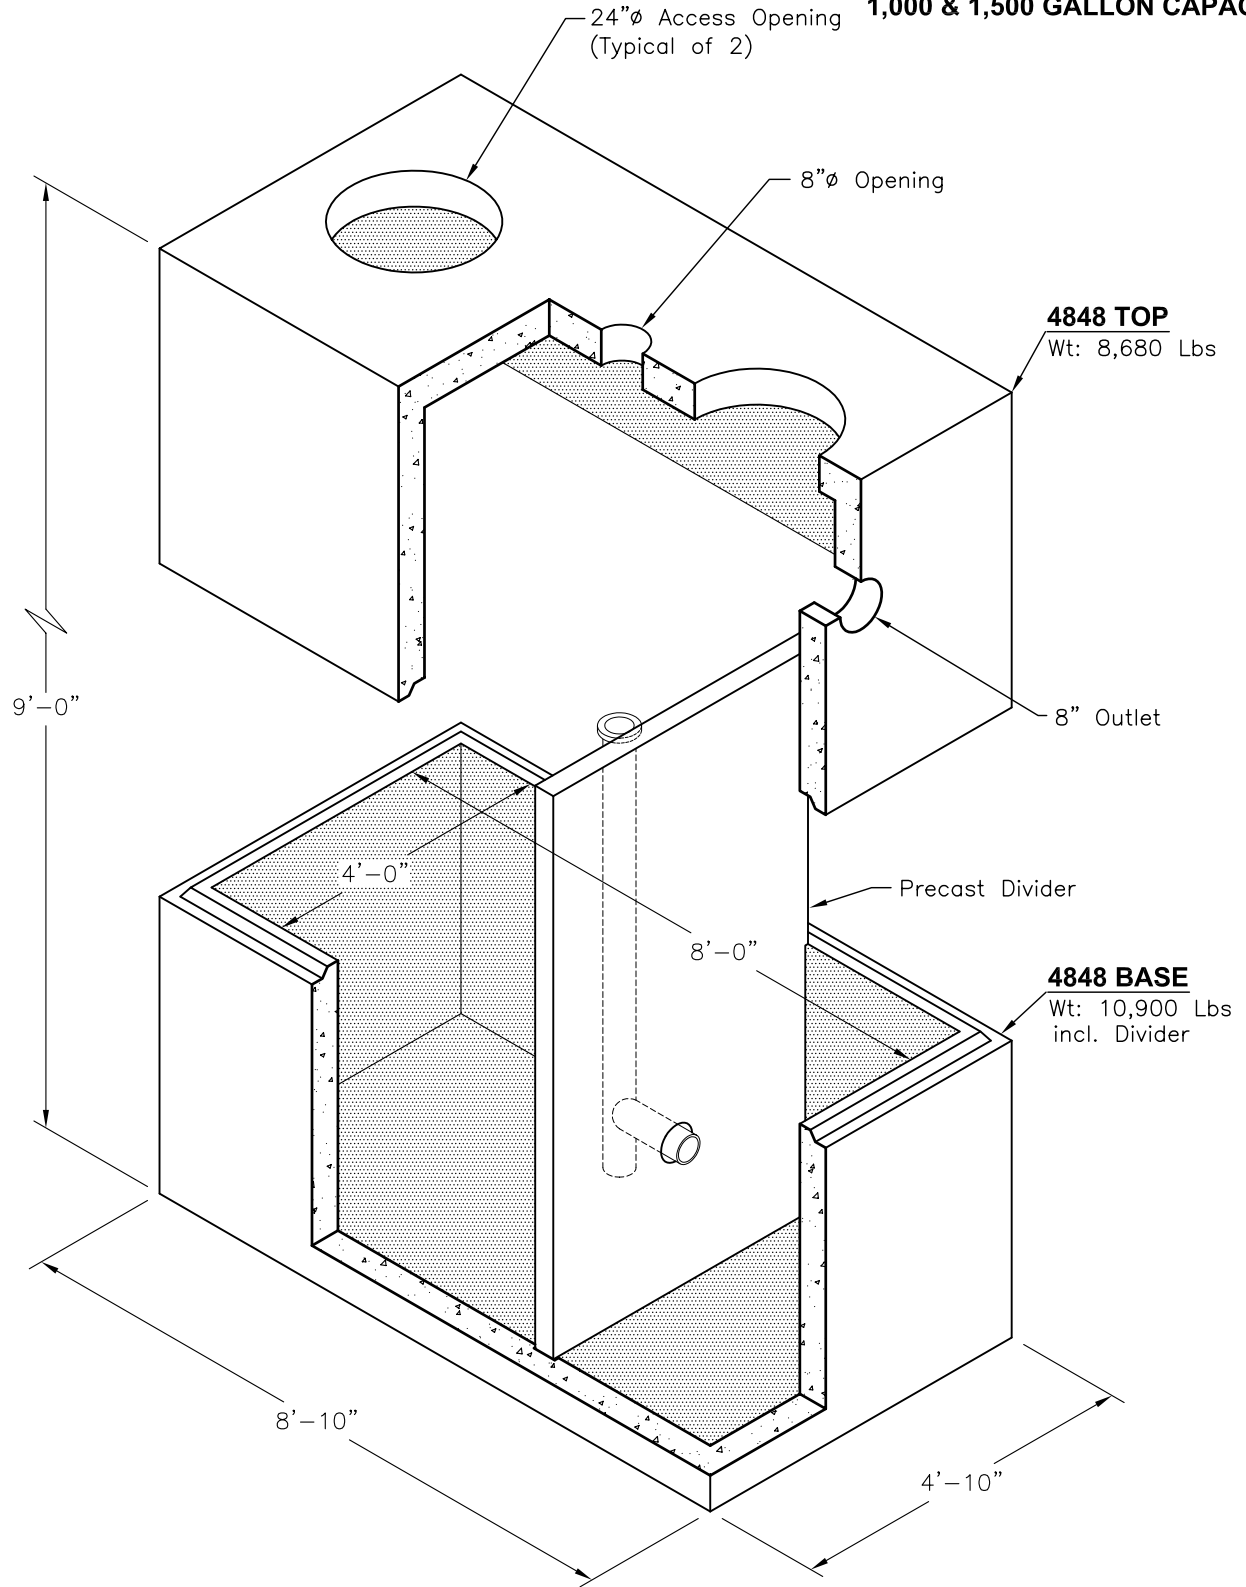

382ECG1015GA GREASE INTERCEPTOR

1,000 & 1,500 GALLON CAPACITY

www.oldcastle-precast.com

5900 East Division Street
Lebanon, Tennessee 37090

Phone (615) 453-6111
Fax (615) 453-6080

ITEMS ARE SUBJECT TO CHANGE WITHOUT NOTICE.
FOR DETAILS SEE REVERSE SIDE.