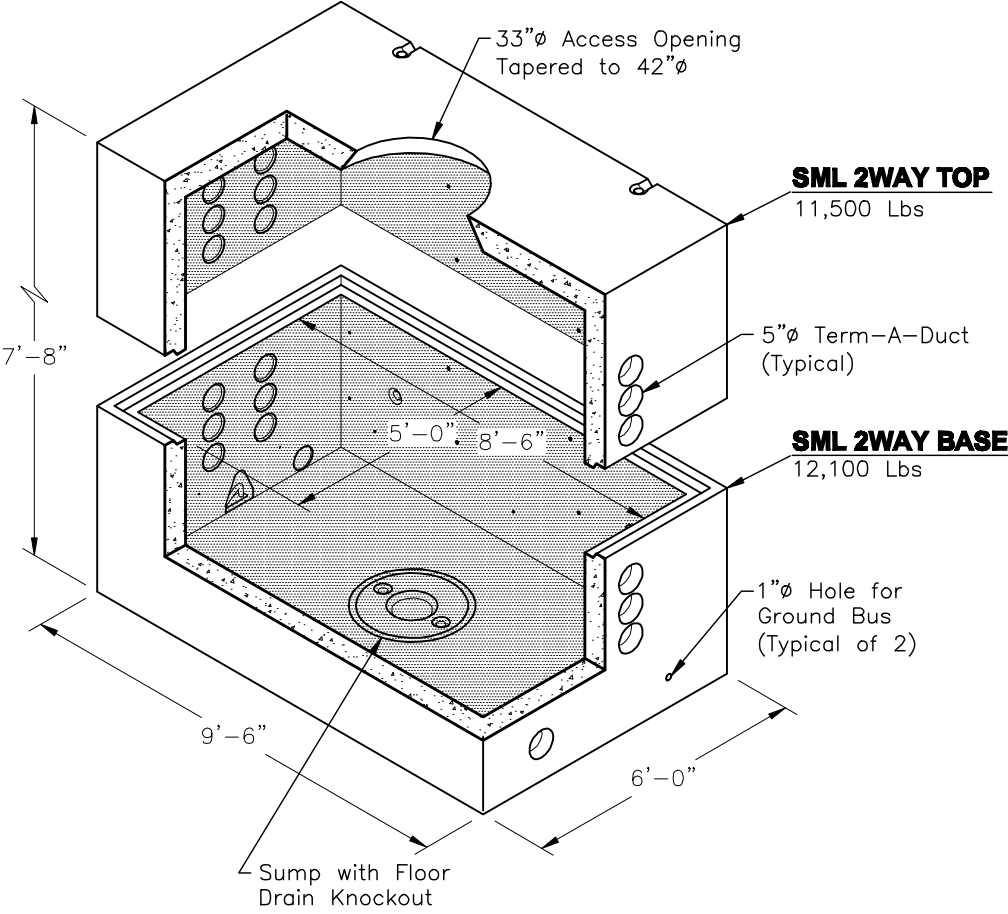

382UEE2WaySml
SMALL 2-WAY

www.oldcastle-precast.com

5900 East Division Street
 Lebanon, Tennessee 37090

Phone (615) 453-6111
 Fax (615) 453-6080

**ITEMS ARE SUBJECT TO CHANGE WITHOUT NOTICE.
 FOR DETAILS SEE REVERSE SIDE.**