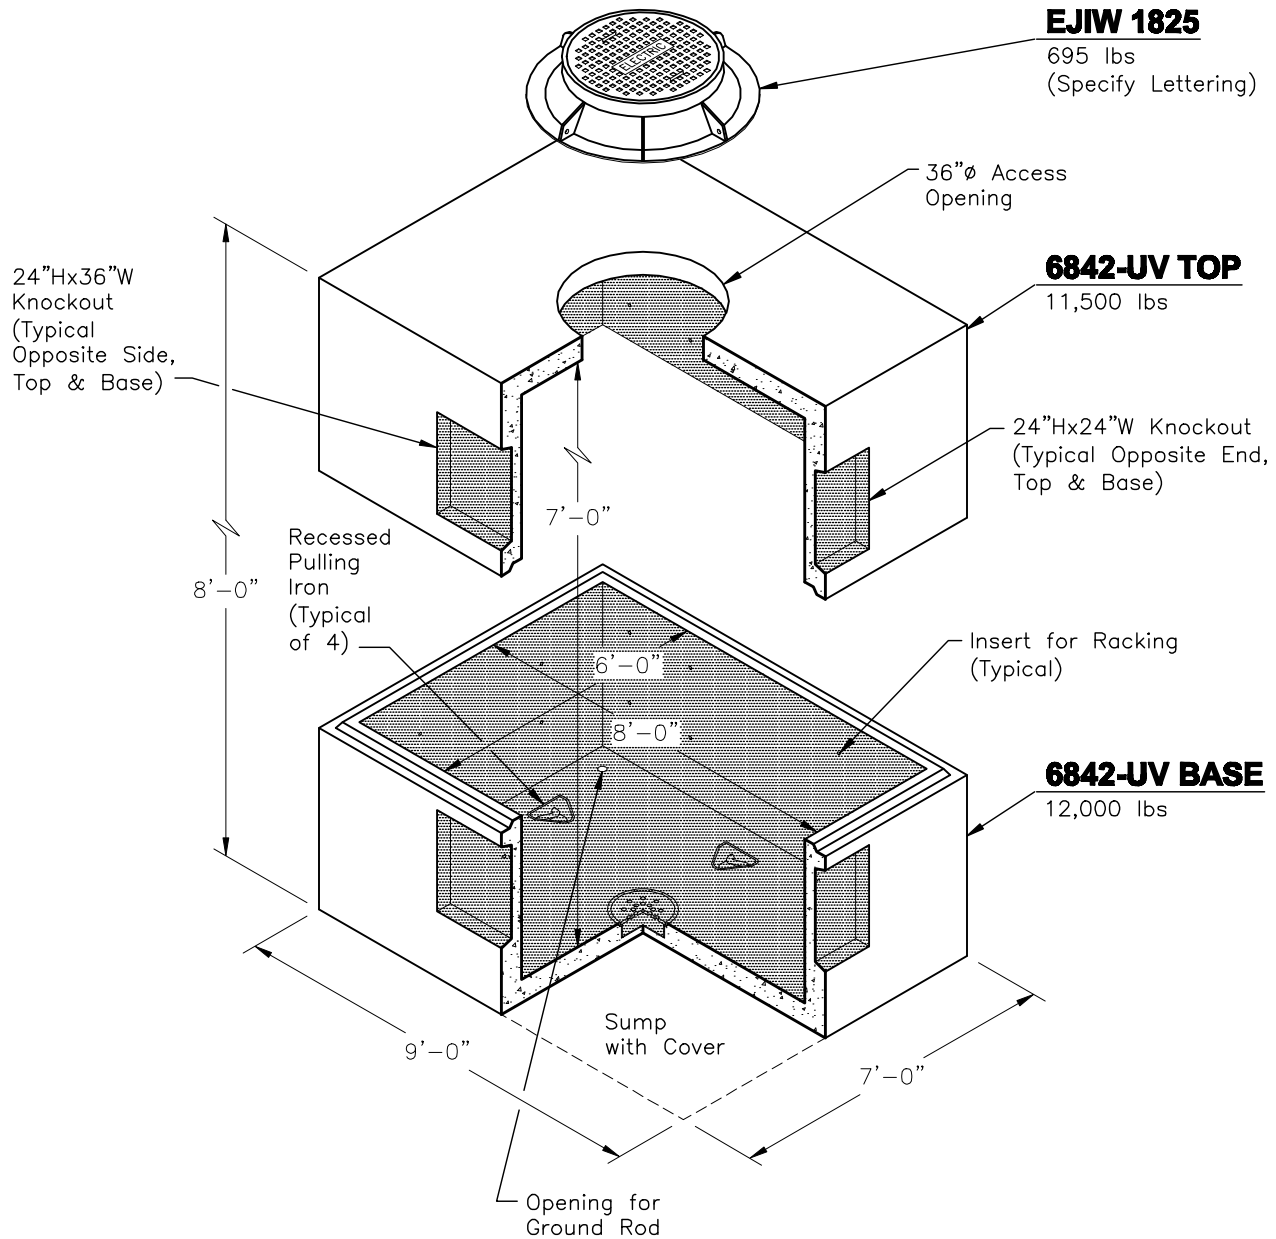

# 382UEE687UV

www.oldcastle-precast.com

5900 East Division Street  
Lebanon, Tennessee 37090

Phone (615) 453-6111  
Fax (615) 453-6080

**ITEMS ARE SUBJECT TO CHANGE WITHOUT NOTICE.  
FOR DETAILS SEE REVERSE SIDE.**