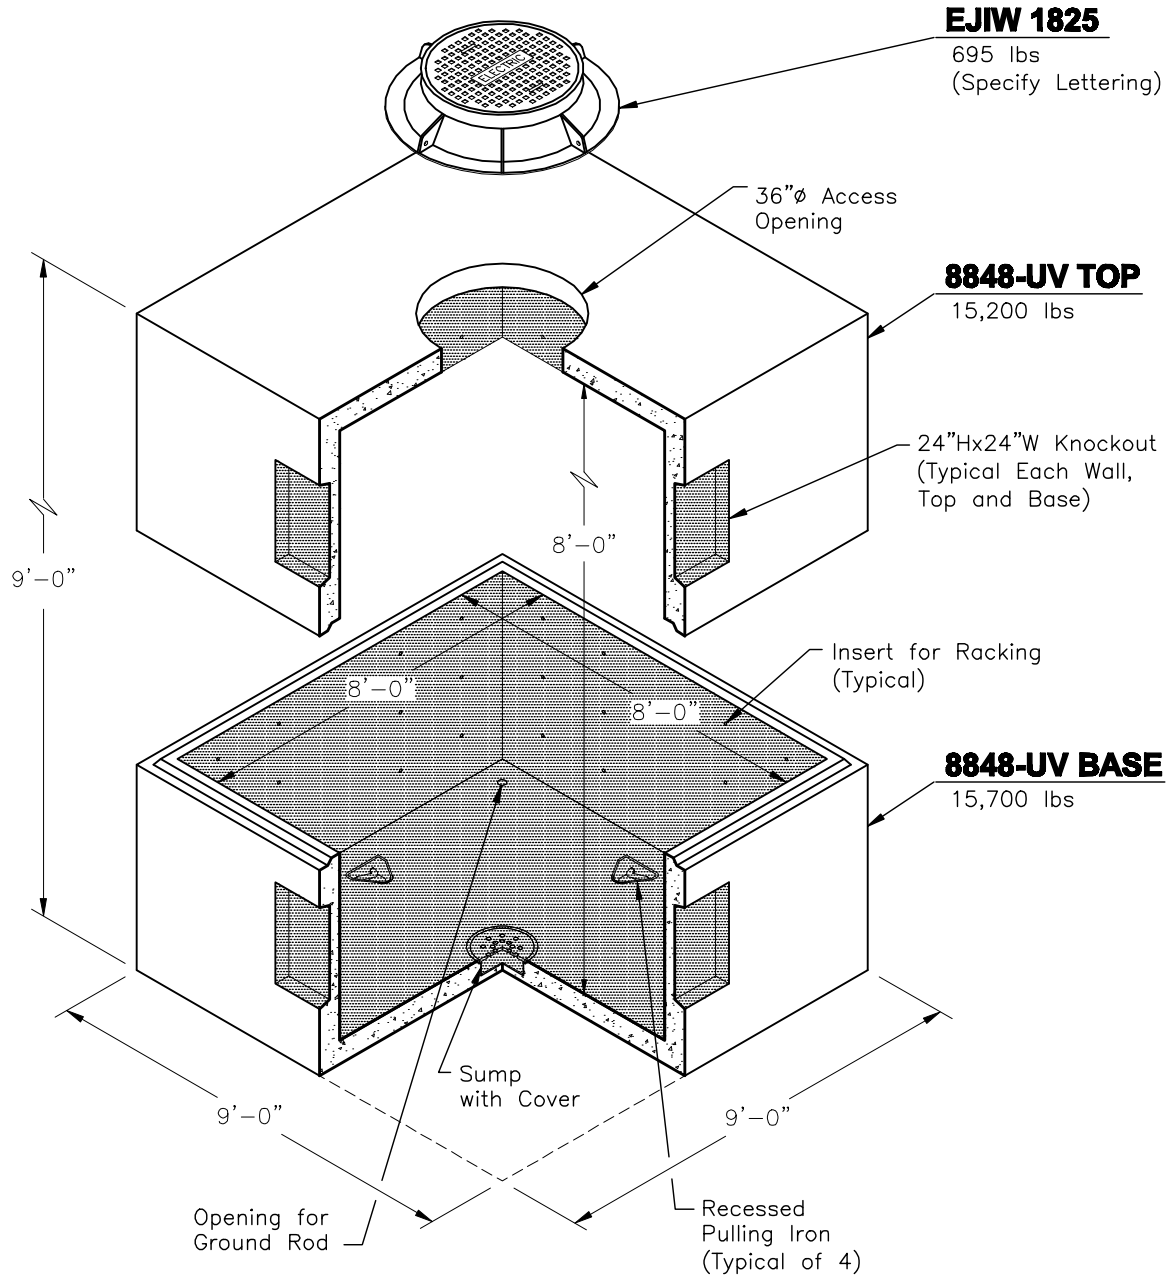

# 382UEE888UV

 **Oldcastle® Precast, Inc.**  
www.oldcastle-precast.com

5900 East Division Street Phone (615) 453-6111  
Lebanon, Tennessee 37090 Fax (615) 453-6080

**ITEMS ARE SUBJECT TO CHANGE WITHOUT NOTICE.  
FOR DETAILS SEE REVERSE SIDE.**