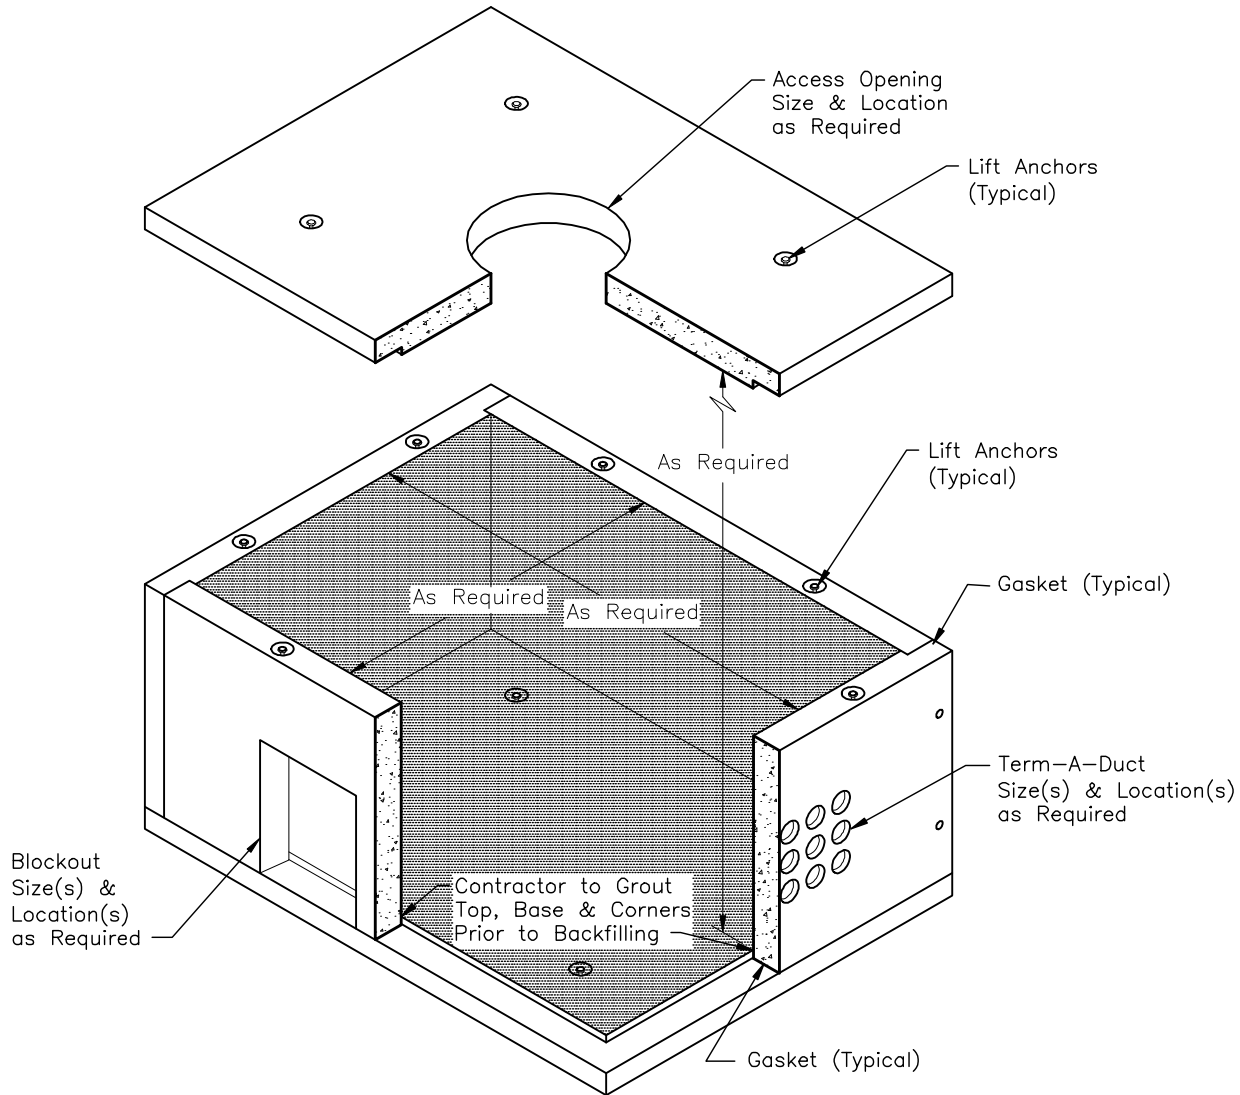

382UMPPANELVLT PANEL VAULT

ABOUT PANEL VAULTS:

- Panel Vaults are Custom Designed to Any Size and Configuration for Job Requirements. Access, Blockouts and Embeds as Required.
- Setting and Assembly Assistance of Vault Available.
- Contact Oldcastle Representative for Details.