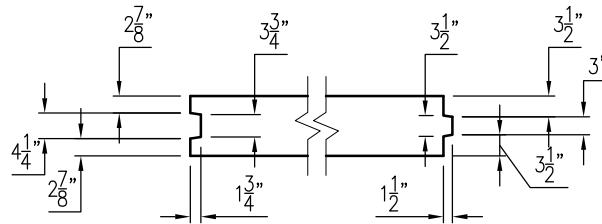

TYPICAL REINFORCEMENT
 SCALE: 3/8"=1'-0"

GROOVE DETAIL PER DBAW
 N.T.S

KEY DETAIL
 SCALE: 3/8"=1'-0"

Southern California
 Fontana, Perris, San Diego, Santa Paula
 Phone: 800-626-3860 Fax: 877-797-0750

BLPDETAIL