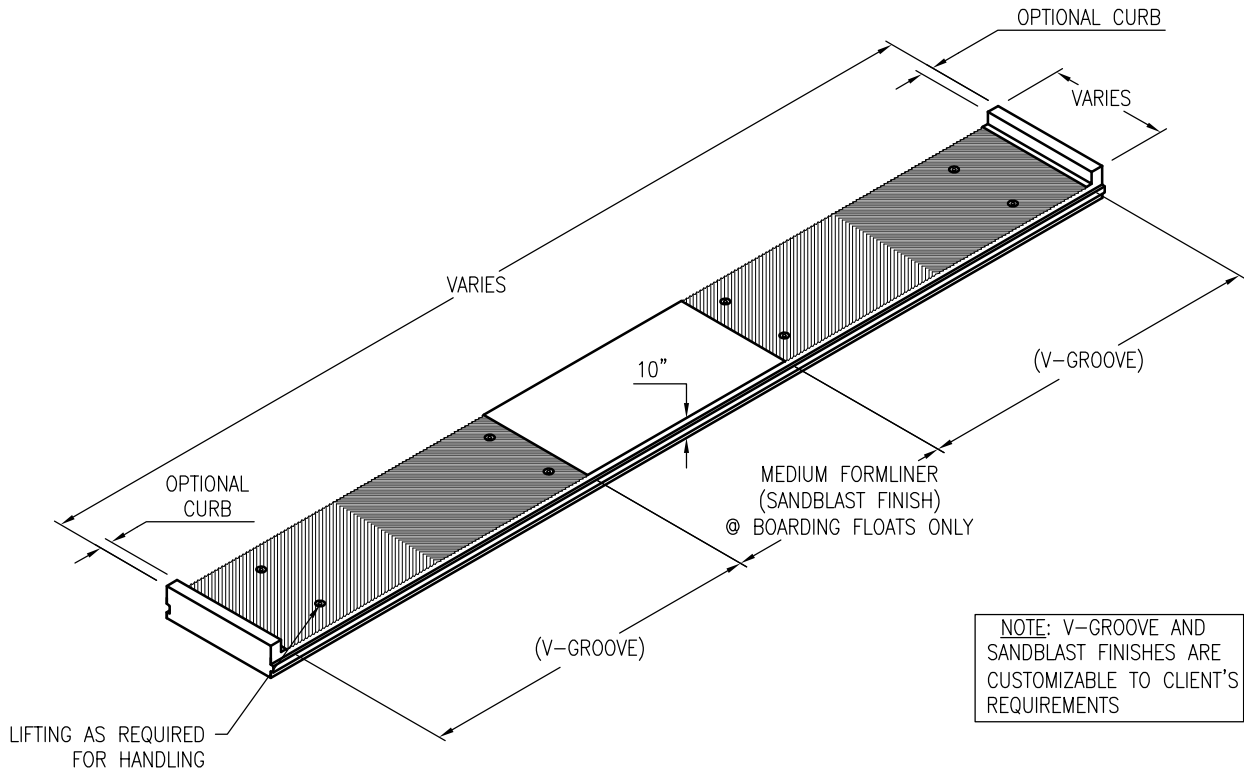

TYPICAL REINFORCEMENT
 SCALE: 3/8"=1'-0"

GROOVE DETAIL PER DBAW
 N.T.S

KEY DETAIL
 SCALE: 3/8"=1'-0"

Southern California
 Fontana, Perris, San Diego, Santa Paula
 Phone: 800-626-3860 Fax: 877-797-0750

BLPDETAIL