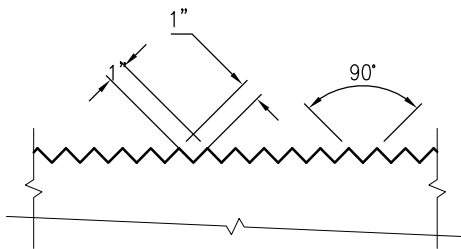

TYPICAL REINFORCEMENT
 SCALE: 3/8"=1'-0"

GROOVE DETAIL PER DBAW
 N.T.S

KEY DETAIL
 SCALE: 3/8"=1'-0"

Southern California
 Fontana, Perris, San Diego, Santa Paula
 Phone: 800-626-3860 Fax: 877-797-0750

BLPDETAIL