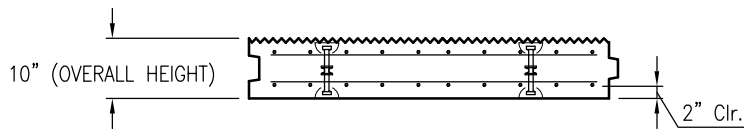

TYPICAL REINFORCEMENT
 SCALE: 3/8"=1'-0"

GROOVE DETAIL PER DBAW
 N.T.S

KEY DETAIL
 SCALE: 3/8"=1'-0"

Southern California
 Fontana, Perris, San Diego, Santa Paula
 Phone: 800-626-3860 Fax: 877-797-0750

BLPDETAIL