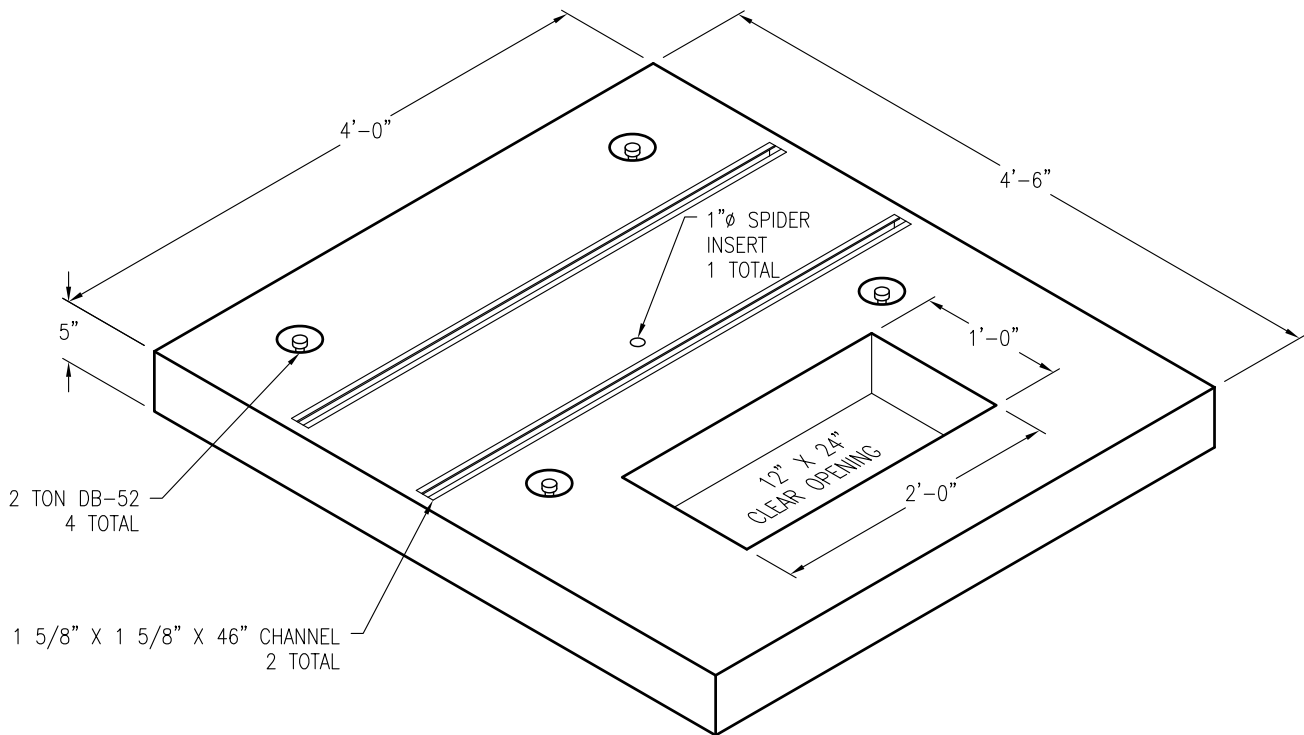

DWP-8

APPROXIMATE WEIGHTS:
 BOX - 300 LBS
 PAD - 1,000 LBS

UB 721-01
 BOX OUTSIDE DIMENSIONS
 1'-10"W X 2'-11"L X 12"H
 BOX INSIDE DIMENSIONS
 1'-5"W X 2'-6"L X 12"H
 PAD DIMENSIONS
 4'-6"W X 4'-0"L X 5"H

4'-0" X 4'-6" X 5" PAD
 1'-5" X 2'-6" X 1'-0" BOX
 LOS ANGELES D.W.P.

Copyright © 2015 Oldcastle Precast, Inc.®