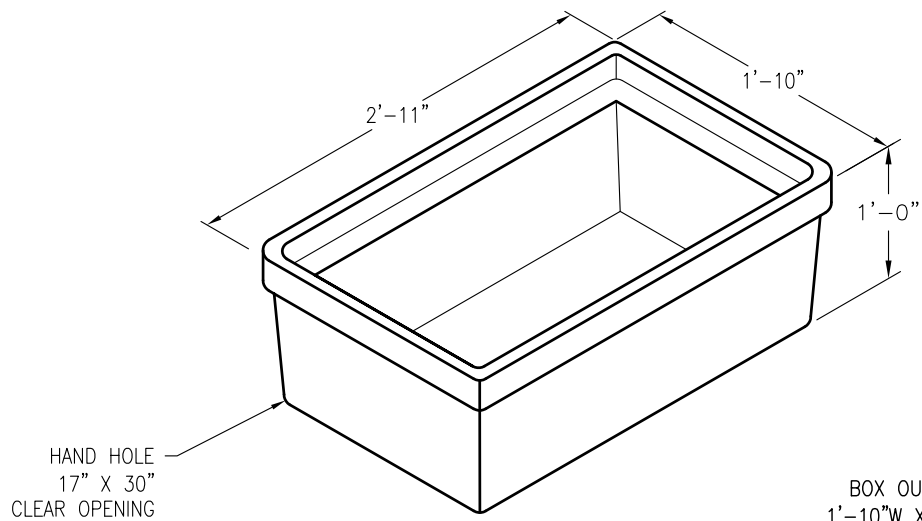

DWP-8

APPROXIMATE WEIGHTS:
 BOX - 300 LBS
 PAD - 1,000 LBS

UB 721-01
 BOX OUTSIDE DIMENSIONS
 1'-10"W X 2'-11"L X 12"H
 BOX INSIDE DIMENSIONS
 1'-5"W X 2'-6"L X 12"H
 PAD DIMENSIONS
 4'-6"W X 4'-0"L X 5"H

4'-0" X 4'-6" X 5" PAD
 1'-5" X 2'-6" X 1'-0" BOX
 LOS ANGELES D.W.P.

Copyright © 2015 Oldcastle Precast, Inc.®