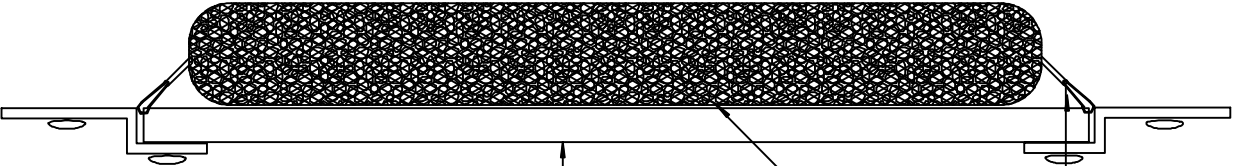

TOP VIEW

Screen

Absorbent Pouch

Tethering Clip

FLO-GARD™
TRASH & DEBRIS GUARD

KriStar Enterprises, Inc., Santa Rosa, CA (800) 579-8819

06/04