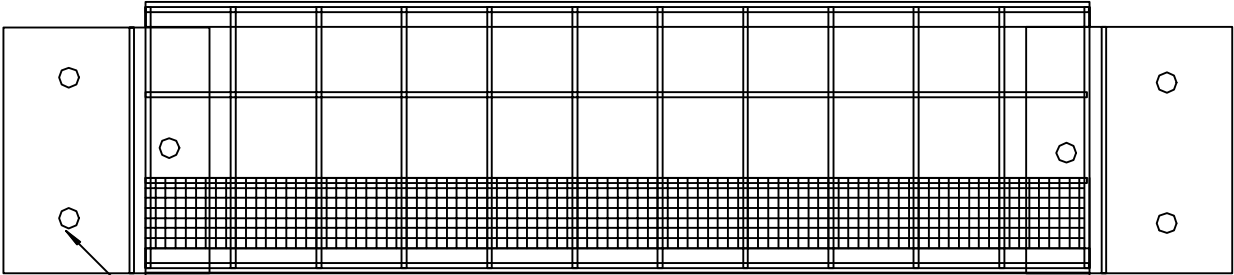

**FRONT VIEW**

Bolt to face of curb

**TOP VIEW**

Screen

Absorbent Pouch

Tethering Clip

**FLO-GARD™**  
**TRASH & DEBRIS GUARD**

KriStar Enterprises, Inc., Santa Rosa, CA (800) 579-8819