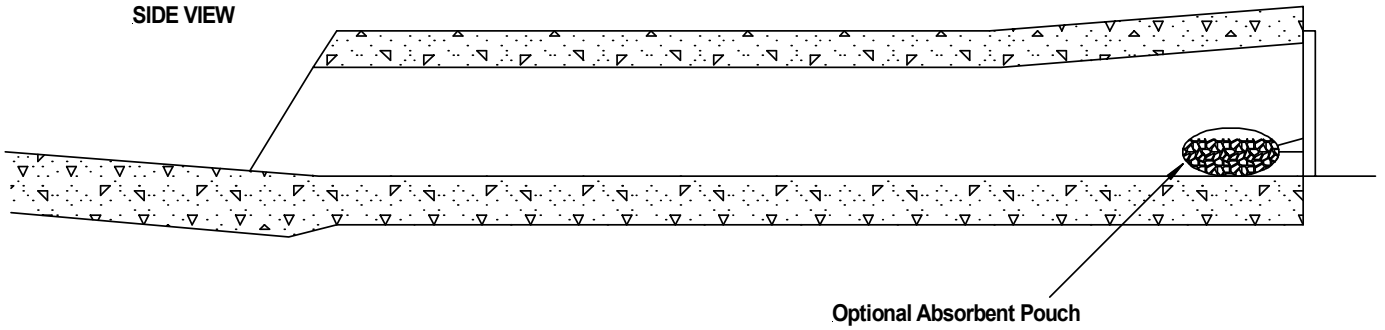

SIDE VIEW

FLO-GARD™

TRASH & DEBRIS GUARD

(Parkway Culvert Installation)

KriStar Enterprises, Inc., Santa Rosa, CA (800) 579-8819

06/04