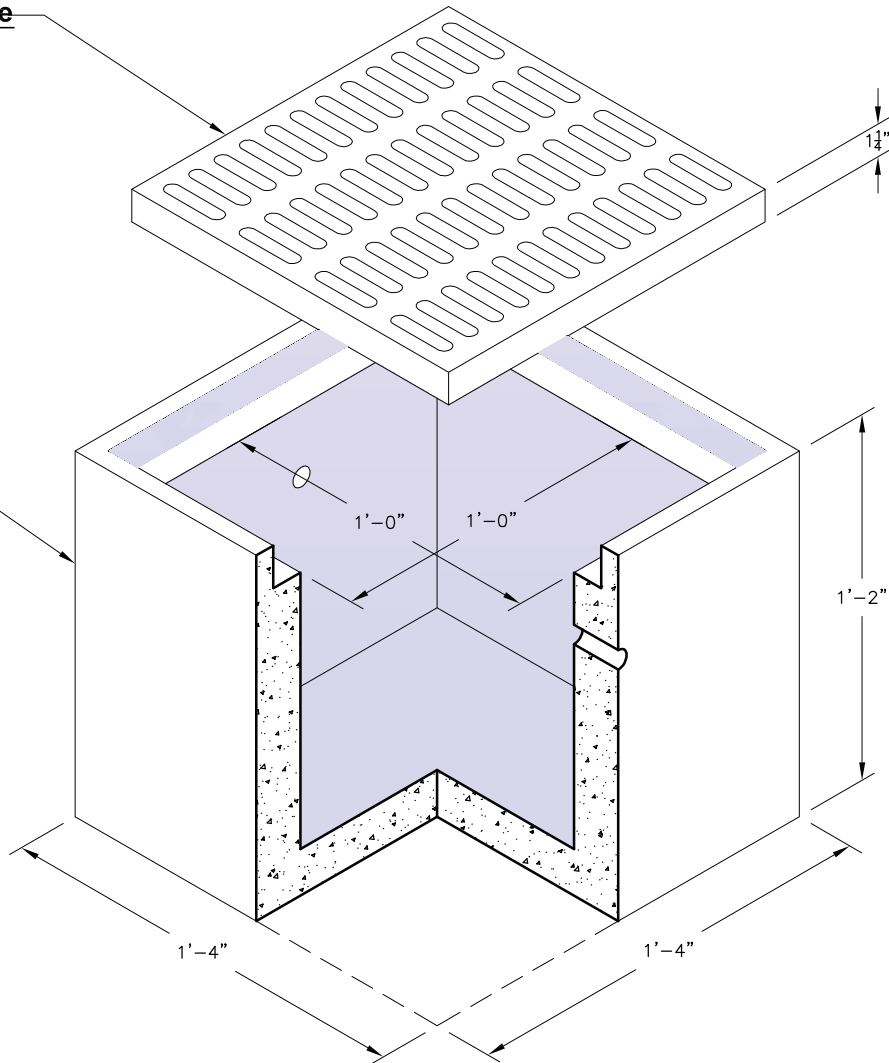

14" x 14" Sump Grate

Weight = 75 lbs.

12" x 12" x 12" Sump Gate

Weight = 161 lbs.

Electrical Sump Kit Components

Item Code	Quantity	Description	Weight
1003500	1	12" x 12" x 12" Sump	161 lbs.
7110700	1	14" x 14" Sump Grate	75 lbs.