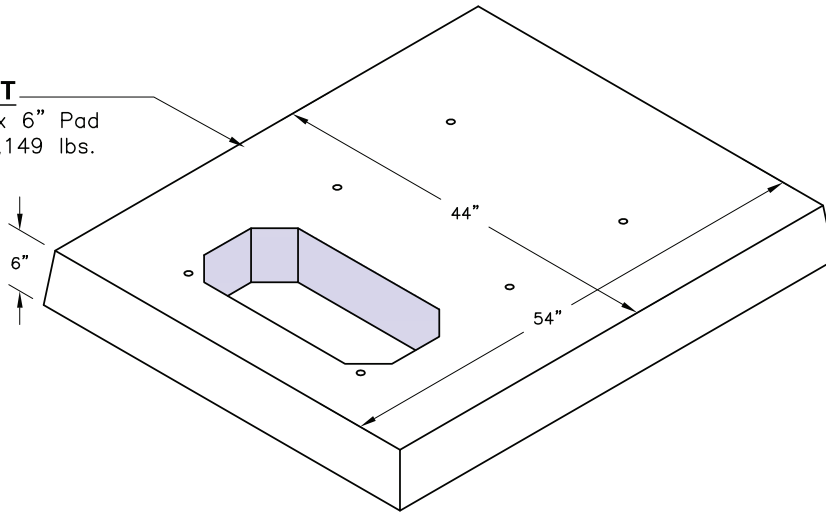

PADMOUNT
 44" x 54" x 6" Pad
 Weight = 1,149 lbs.

NOTE:
 *Designed for Installation at Grade w/ Cabinet Loading

Electrical Pad Mount		
Description	Item Code	Weight
44" x 54" x 6" Pad	1821500	1,149 lbs.