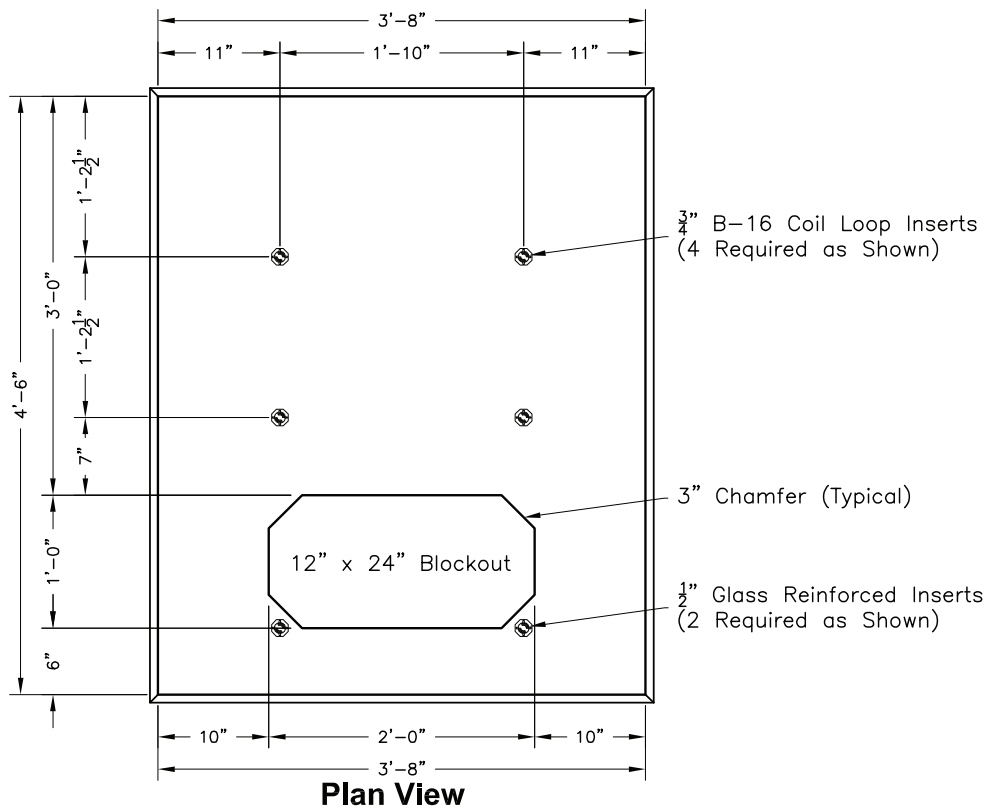

PADMOUNT
 44" x 54" x 6" Pad
 Weight = 1,149 lbs.

NOTE:
 *Designed for Installation at Grade w/ Cabinet Loading

Electrical Pad Mount		
Description	Item Code	Weight
44" x 54" x 6" Pad	1821500	1,149 lbs.