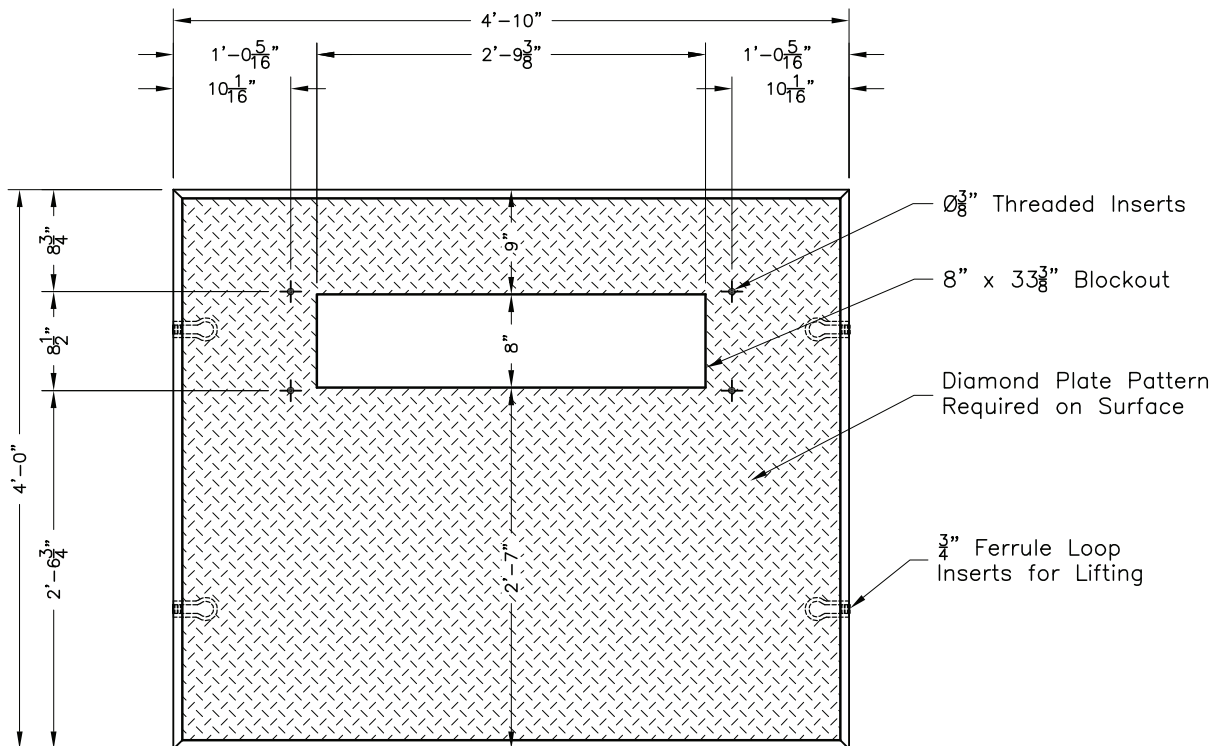

PADMOUNT
38Y-4858-2

For 40 Type E & F Cabinets
 Weight = 1,000 lbs.

Padmount #38Y-4858-2

For 40 Type E & F Cabinets
 Weight = 1,000 lbs.