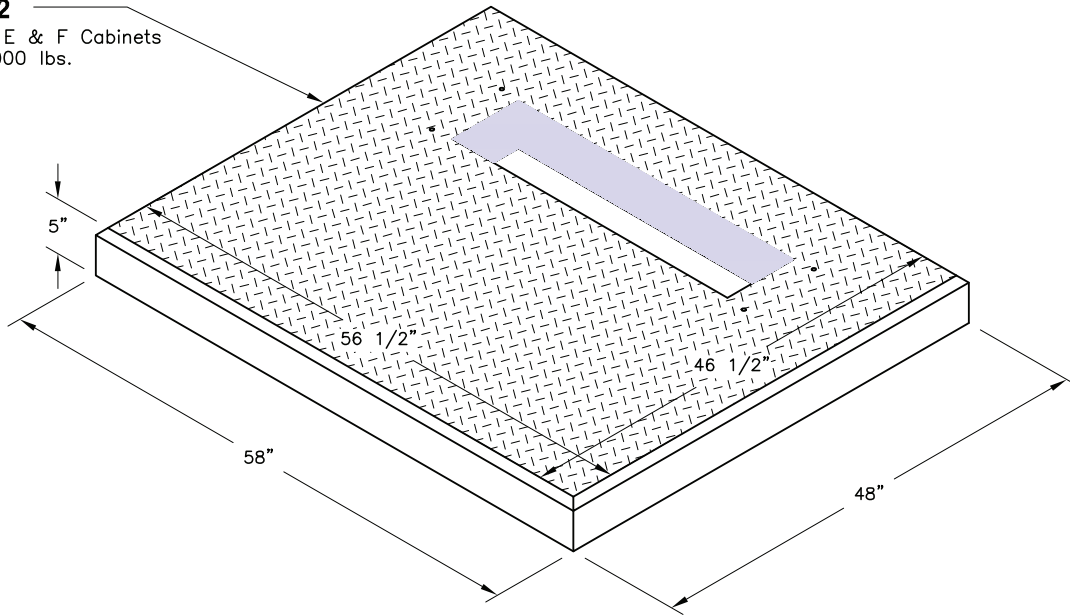

PADMOUNT
38Y-4858-2

For 40 Type E & F Cabinets
 Weight = 1,000 lbs.

Padmount #38Y-4858-2

For 40 Type E & F Cabinets
 Weight = 1,000 lbs.