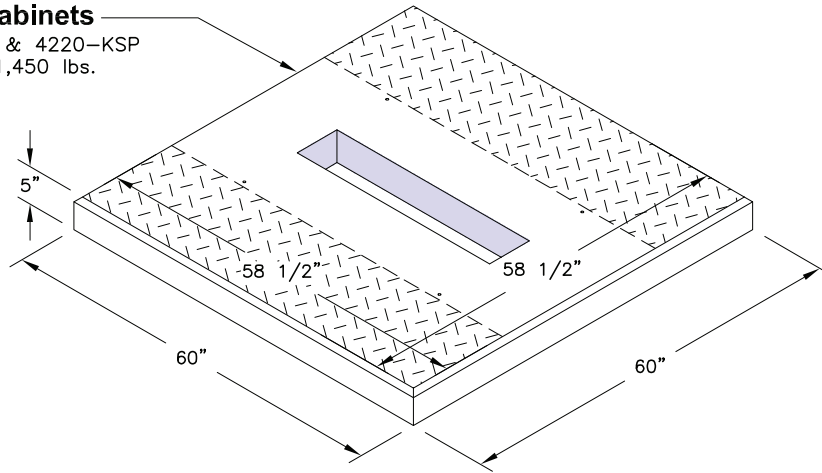

PADMOUNT
for 3M Cabinets

4220-GSP & 4220-KSP
 Weight = 1,450 lbs.

Padmount for 3M Cabinets

4220-GSP & 4220-KSP
 Weight = 1,450 lbs.