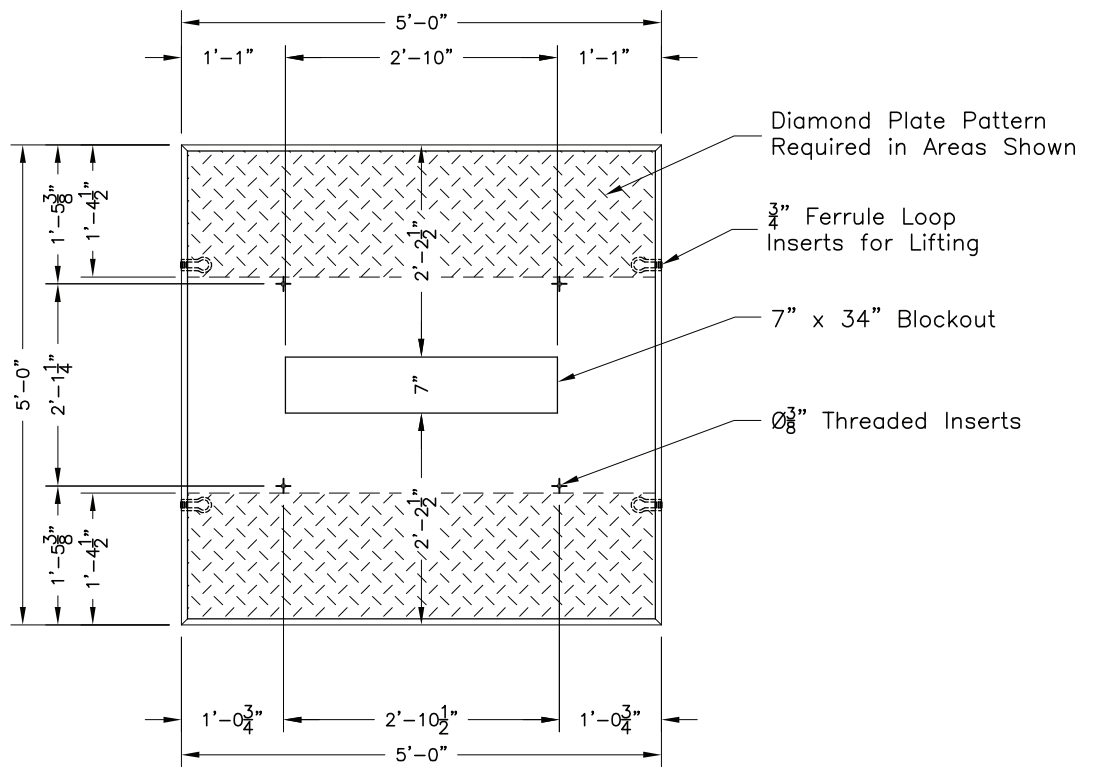

PADMOUNT
for 3M Cabinets

4220-GSP & 4220-KSP
 Weight = 1,450 lbs.

Padmount for 3M Cabinets

4220-GSP & 4220-KSP
 Weight = 1,450 lbs.