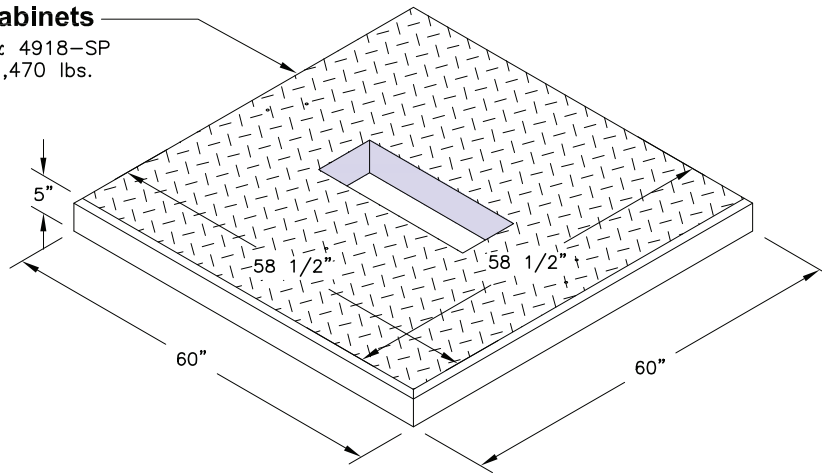

**PADMOUNT  
for 3M Cabinets**

4927-SP & 4918-SP  
Weight = 1,470 lbs.

**Padmount for 3M Cabinets**

4927-SP & 4918-SP  
Weight = 1,470 lbs.