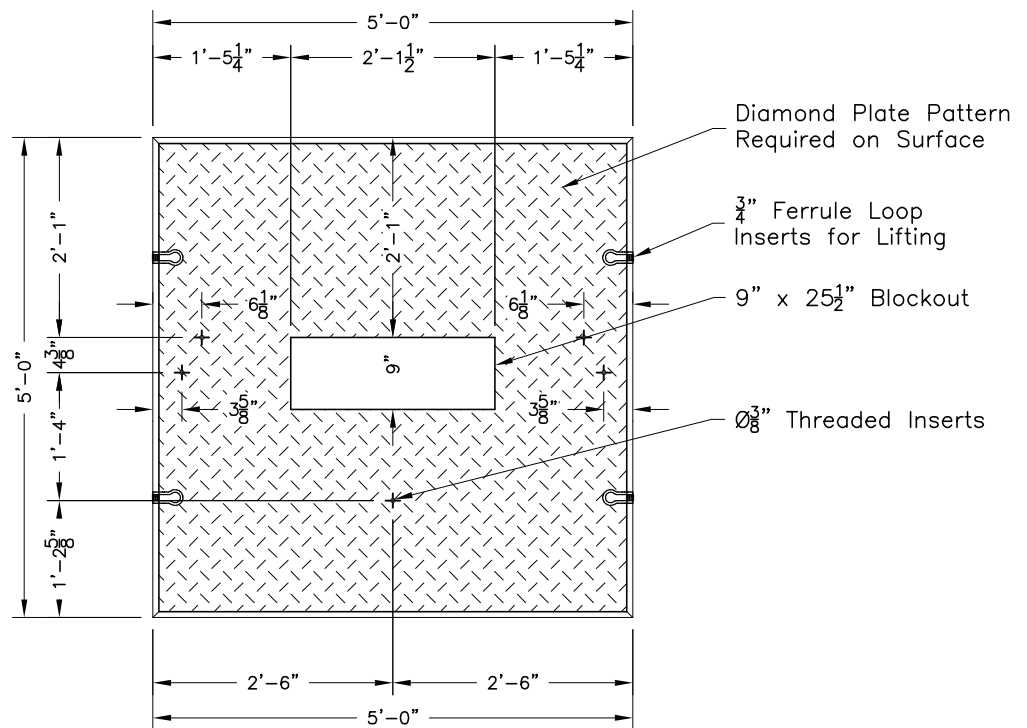

**PADMOUNT  
for 3M Cabinets**

4927-SP & 4918-SP  
Weight = 1,470 lbs.

**Padmount for 3M Cabinets**

4927-SP & 4918-SP  
Weight = 1,470 lbs.