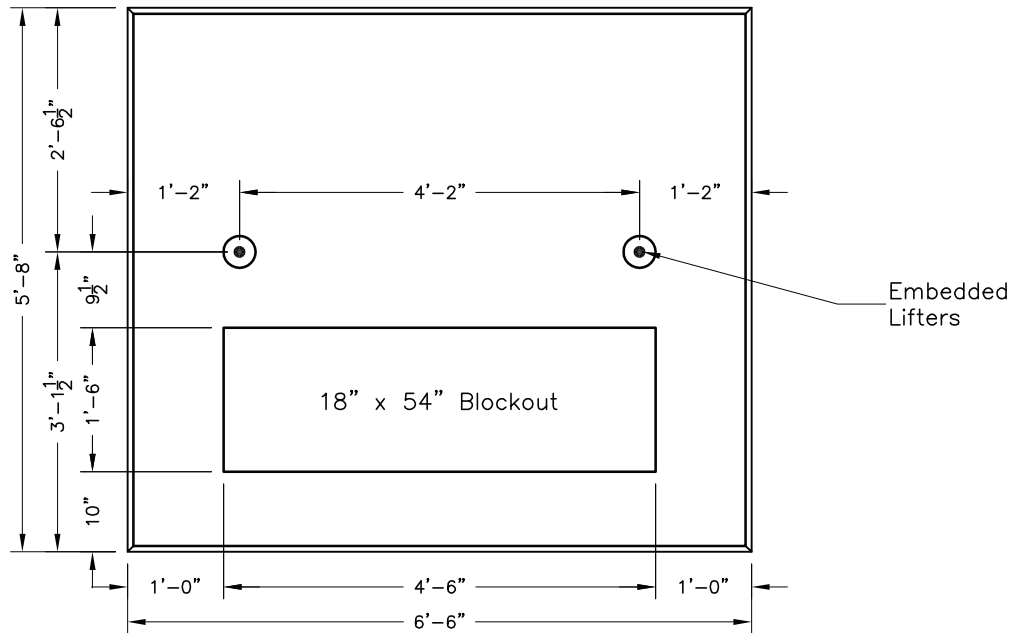

PADMOUNT

 68" x 78" x 6" Pad
 Weight = 2,257 lbs.

NOTE:
 *Designed for Installation at Grade w/ Cabinet Loading

Plan View

Electrical Pad Mount		
Description	Item Code	Weight
68" x 78" x 6" Pad	1823400	2,257 lbs.