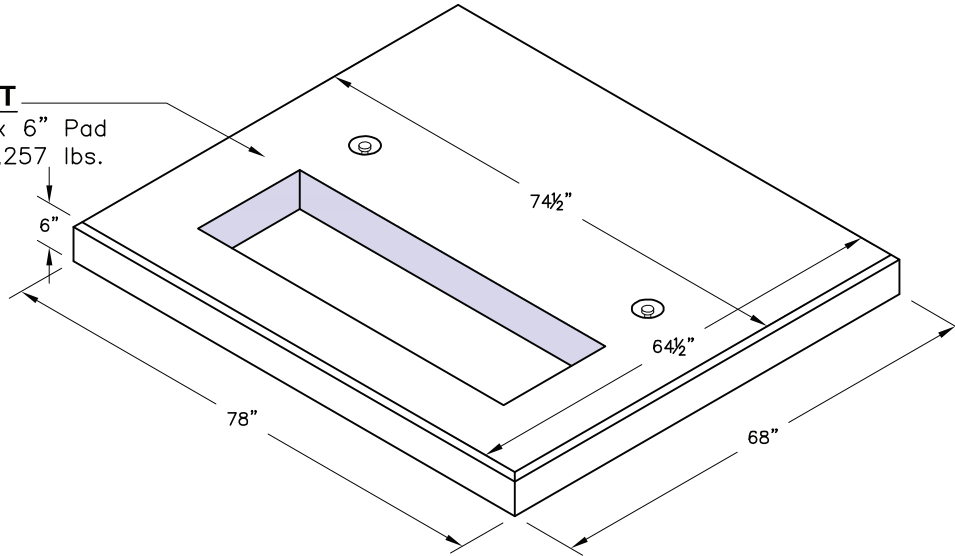

PADMOUNT

 68" x 78" x 6" Pad
 Weight = 2,257 lbs.

NOTE:
 *Designed for Installation at Grade w/ Cabinet Loading

Plan View

Electrical Pad Mount		
Description	Item Code	Weight
68" x 78" x 6" Pad	1823400	2,257 lbs.