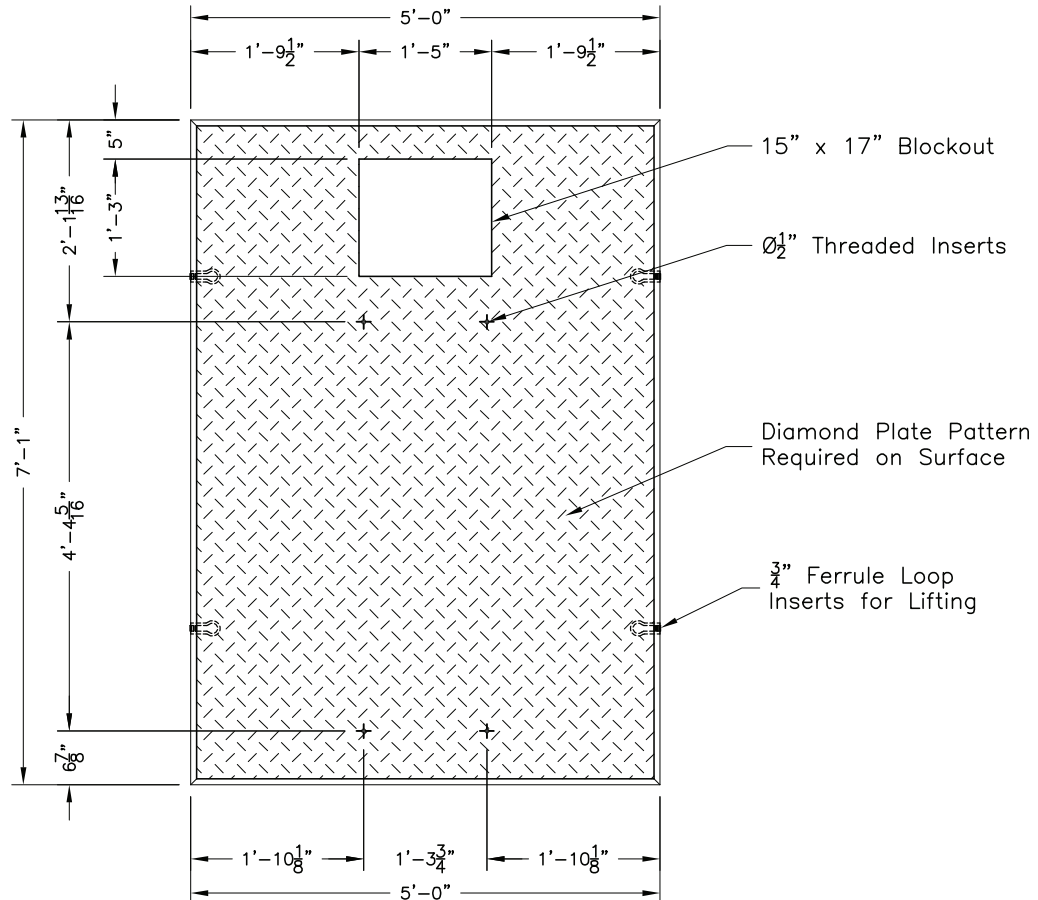

PADMOUNT
for 3M Cabinets
4200-JSP & 4200-KSP
Weight = 1,990 lbs.

Padmount for 3M Cabinets
4200-JSP & 4200-KSP
Weight = 1,990 lbs.