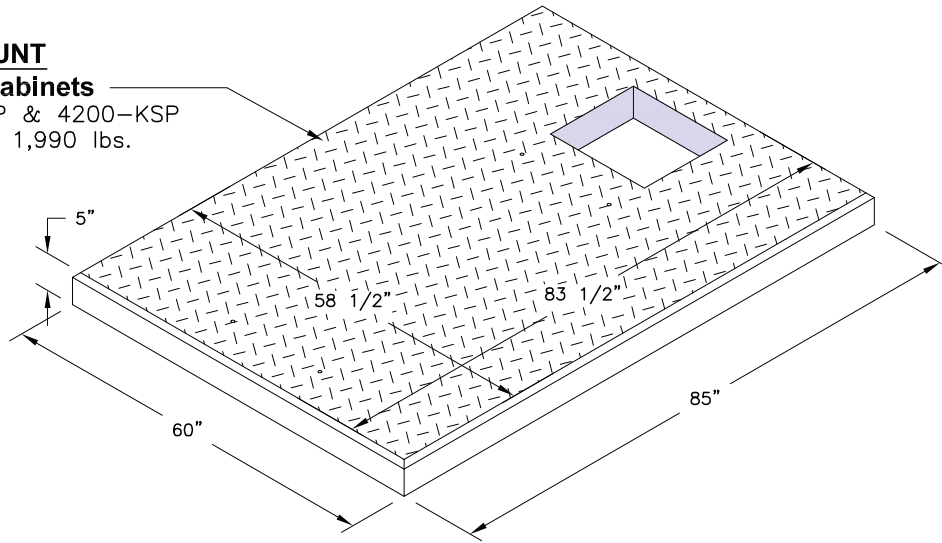

PADMOUNT
for 3M Cabinets
4200-JSP & 4200-KSP
Weight = 1,990 lbs.

Padmount for 3M Cabinets
4200-JSP & 4200-KSP
Weight = 1,990 lbs.